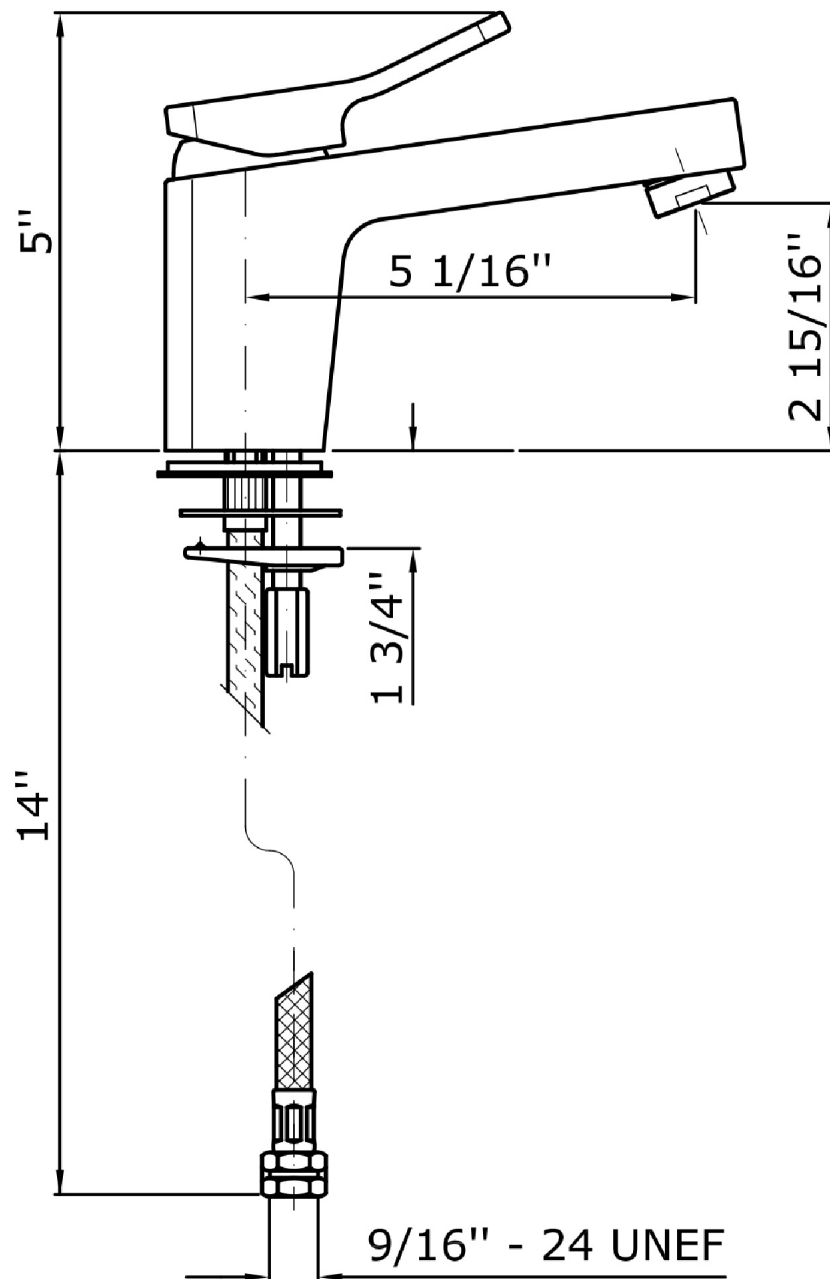

SOFT

ZP7244.195E Disegno Complessivo / Overall Drawing