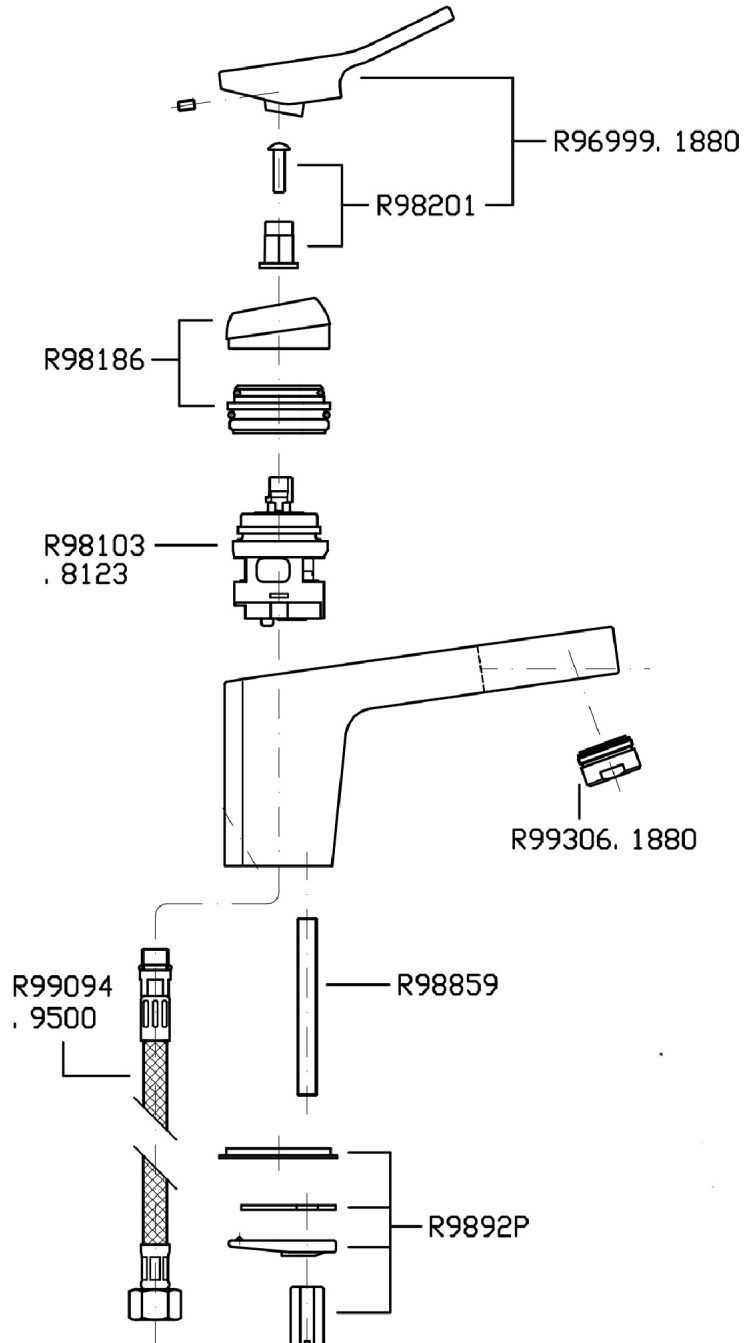

SOFT

ZP7244.195E Esplosi / Exploded