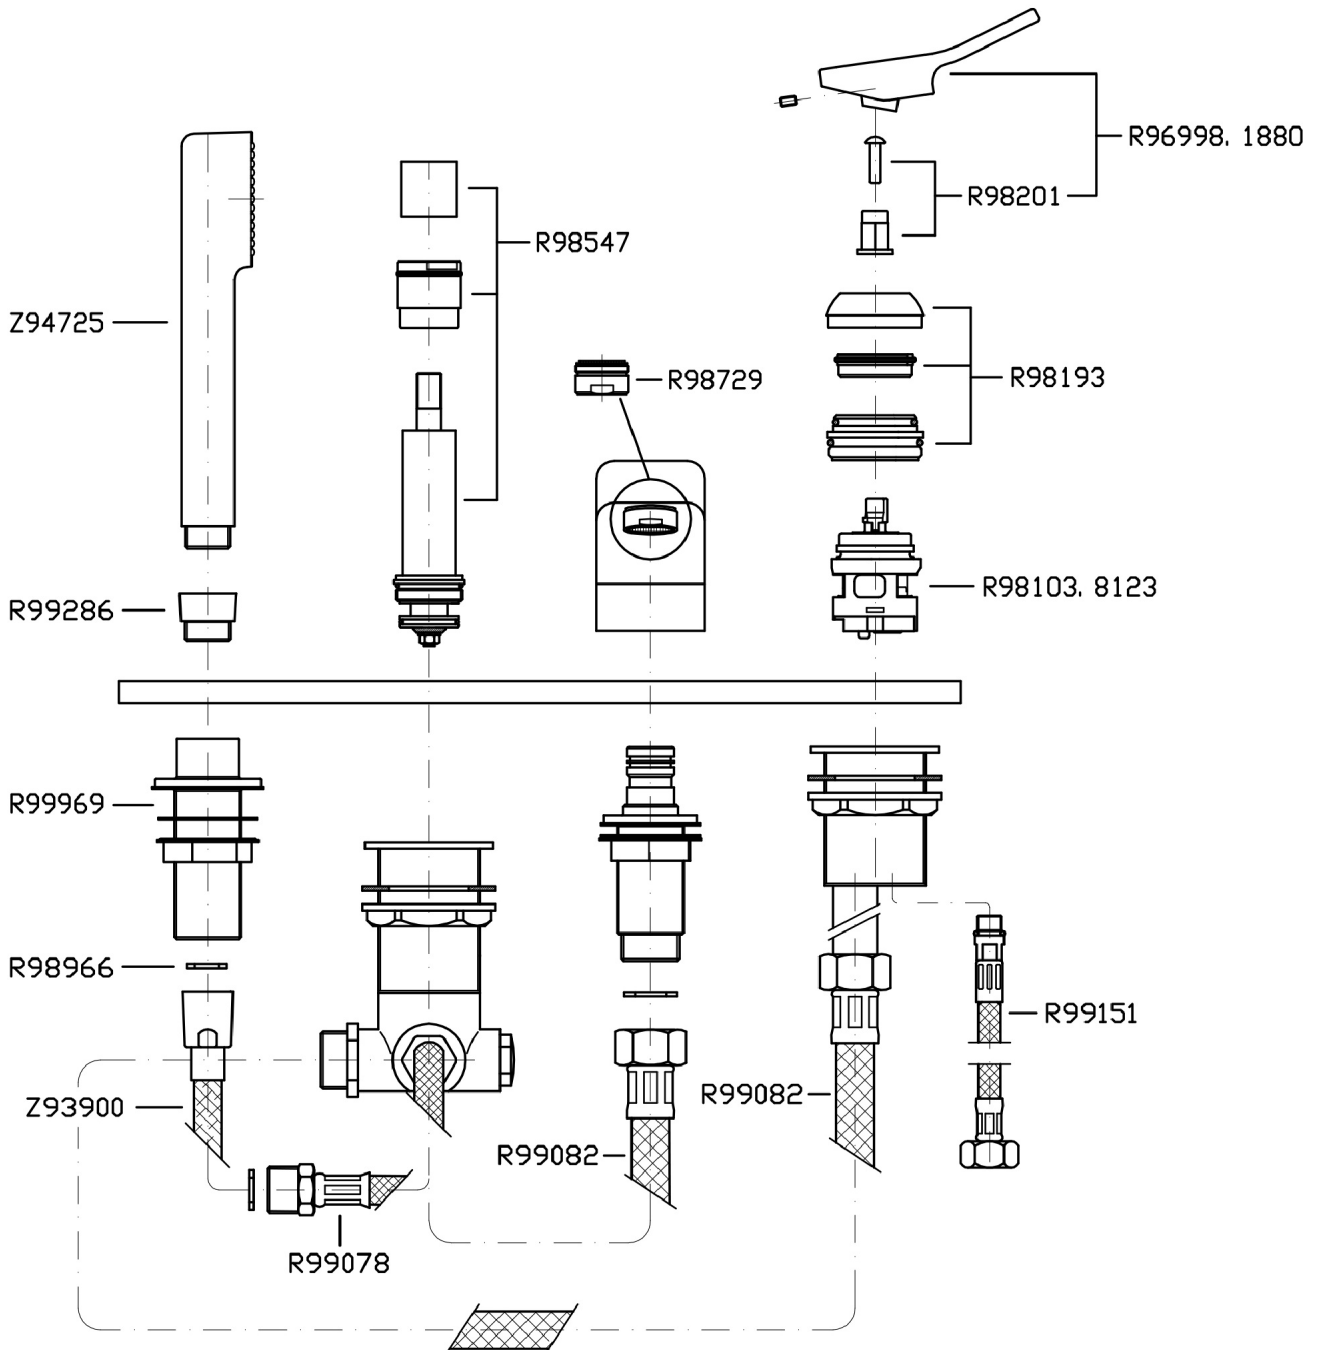

SOFT

ZP7168.1950 Esplosi / Exploded