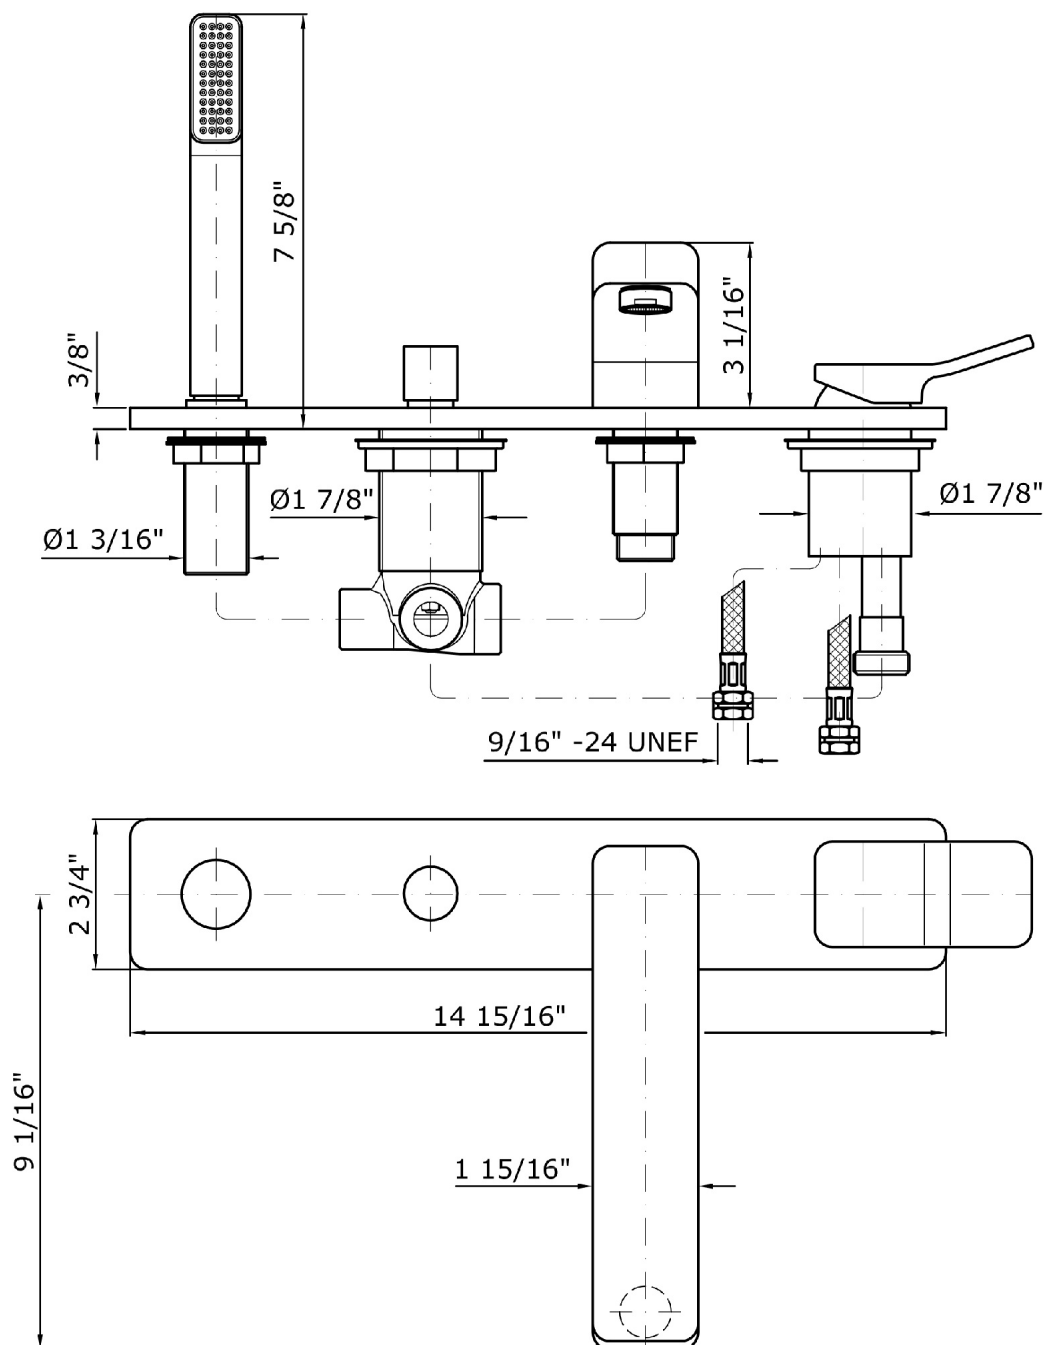

SOFT

ZP7168.1950 4 hole bath tub single lever mixer.

4 hole bath tub single lever mixer, pull-out handshower Z94725, 59 1/16" flexible hose.
Spout projection 9 1/16".
Water flow restricted to 2,4 GPM (handshower).

Finiture / Finishes

Chrome

Brushed Nickel

C3

Polished Nickel

C8

SOFT

ZP7168.1950 Disegno Complessivo / Overall Drawing

Peso (Kg) Weight (lb)	7,62 (Kg)	16,799052 (lb)
Volume (dc3) - (in3)	15,98 (dc3)	0,000975 (in3)
h (mm) - (in)	90 (mm)	3,543309 (in)
L1 (mm) - (in)	335 (mm)	13,1889835 (in)
L2 (mm) - (in)	530 (mm)	20,866153 (in)