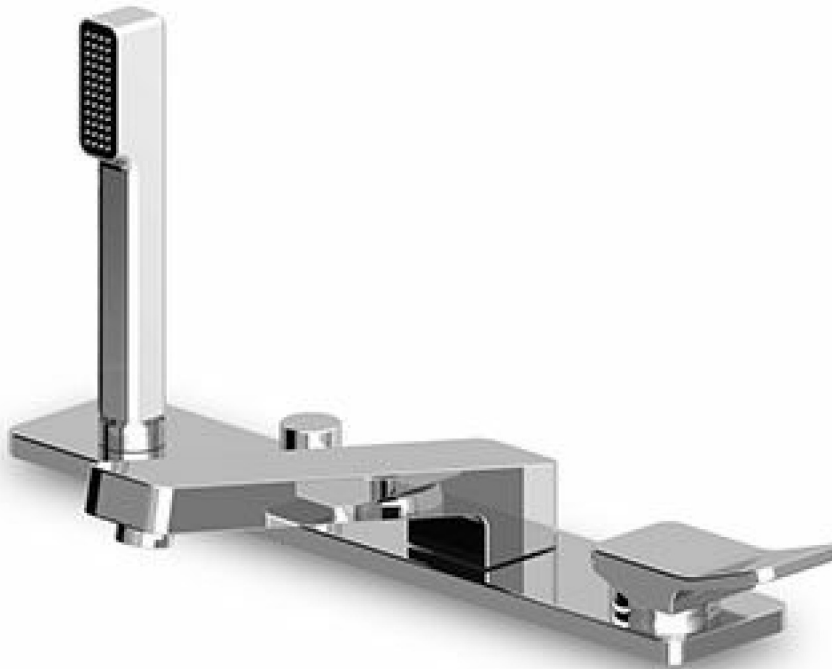

SOFT

ZP7168.1950 4 hole bath tub single lever mixer.

4 hole bath tub single lever mixer, pull-out handshower Z94725, 59 1/16" flexible hose.
Spout projection 9 1/16".
Water flow restricted to 2,4 GPM (handshower).

Finiture / Finishes

Chrome

Brushed Nickel

C3

Polished Nickel

C8

SOFT

ZP7168.1950 Disegno Complessivo / Overall Drawing

Peso (Kg) Weight (lb)	7,62 (Kg)	16,799052 (lb)
Volume (dc3) - (in3)	15,98 (dc3)	0,000975 (in3)
h (mm) - (in)	90 (mm)	3,543309 (in)
L1 (mm) - (in)	335 (mm)	13,1889835 (in)
L2 (mm) - (in)	530 (mm)	20,866153 (in)