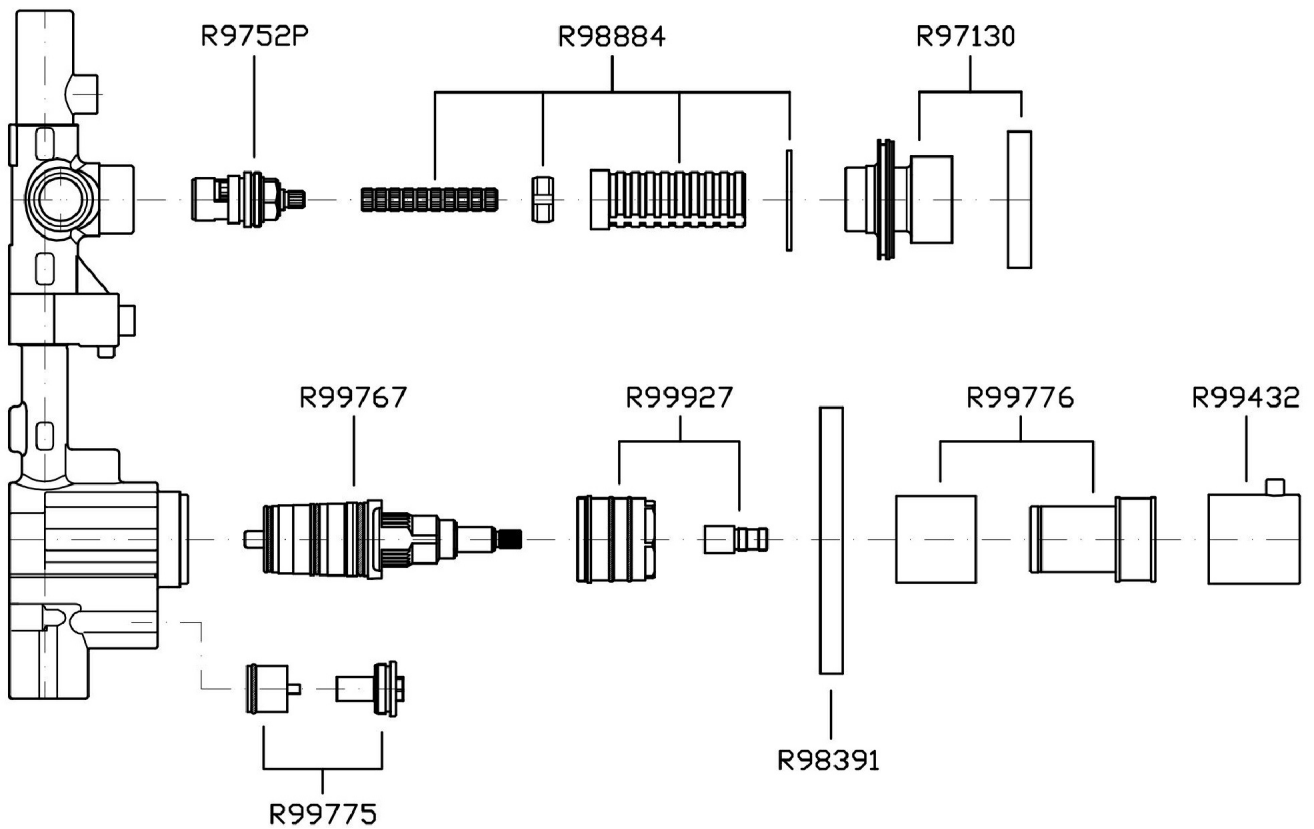

Brand ZUCCHETTI

Class

SOFT

SOFT

ZP7097.1900 Exploded