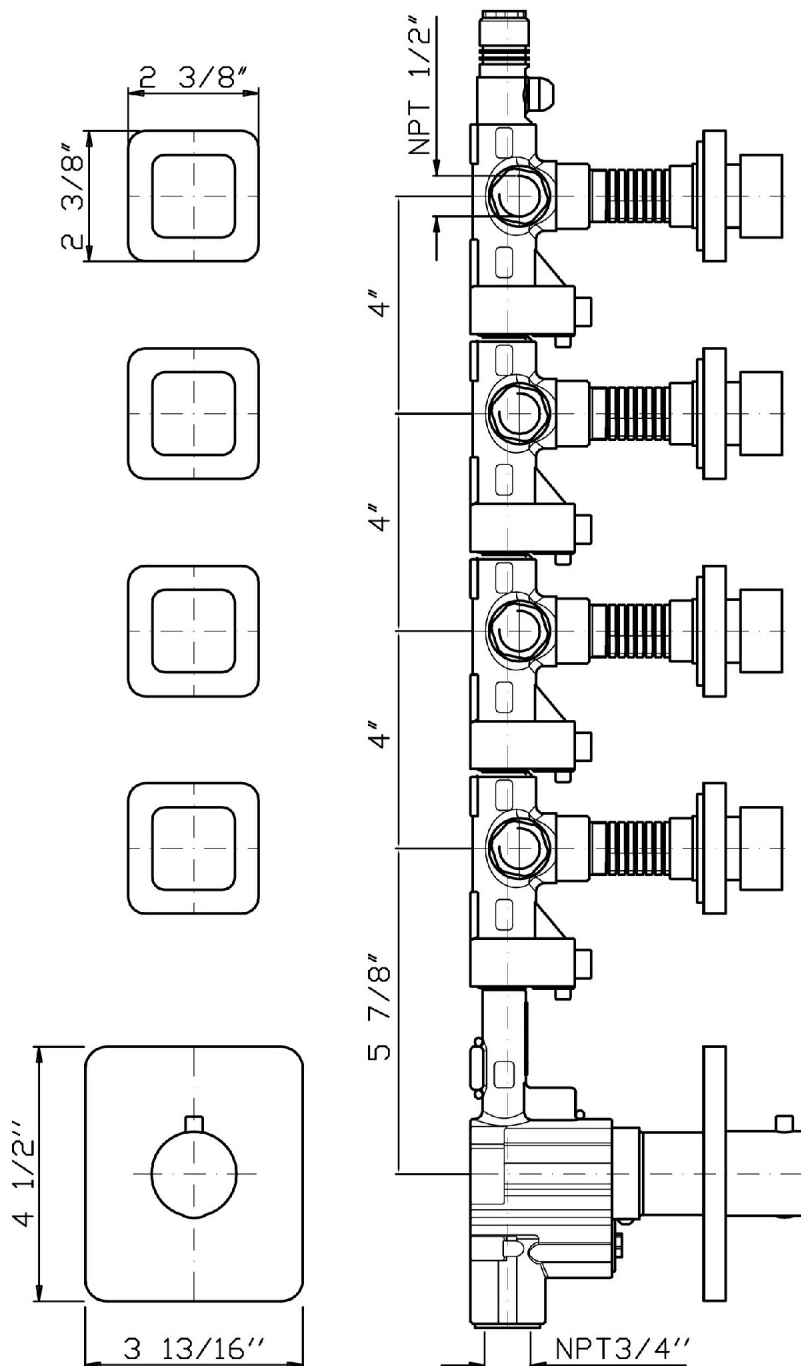

Brand ZUCCHETTI

Class

SOFT

SOFT

ZP7097.1900 Overall Drawing