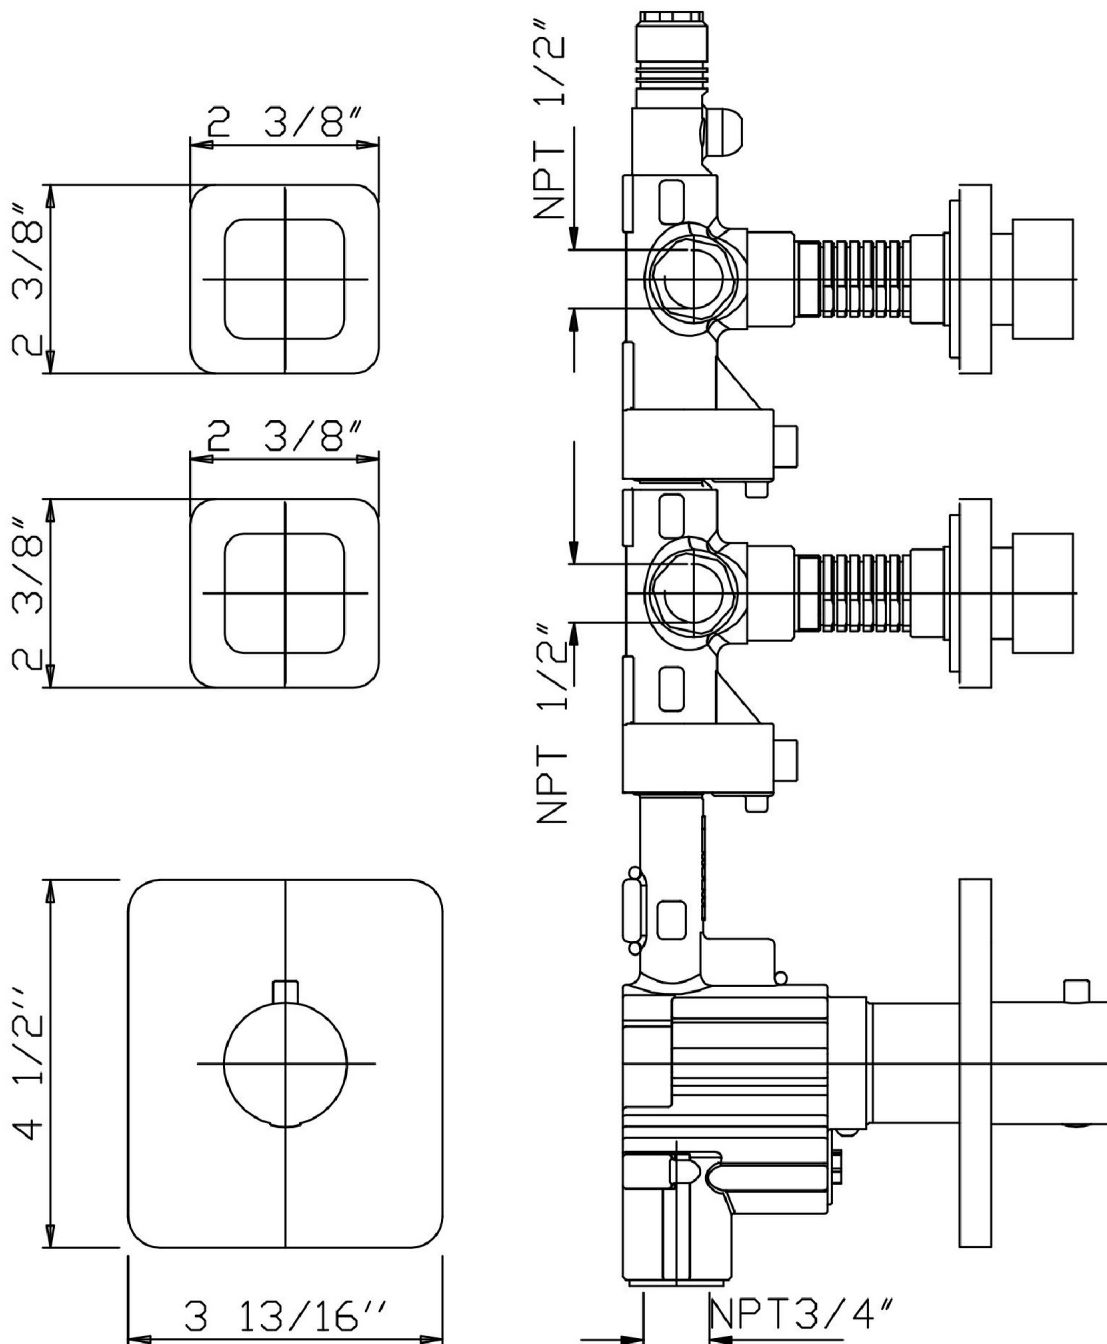

Brand ZUCCHETTI

Class

SOFT

SOFT

ZP7091.1900 Overall Drawing