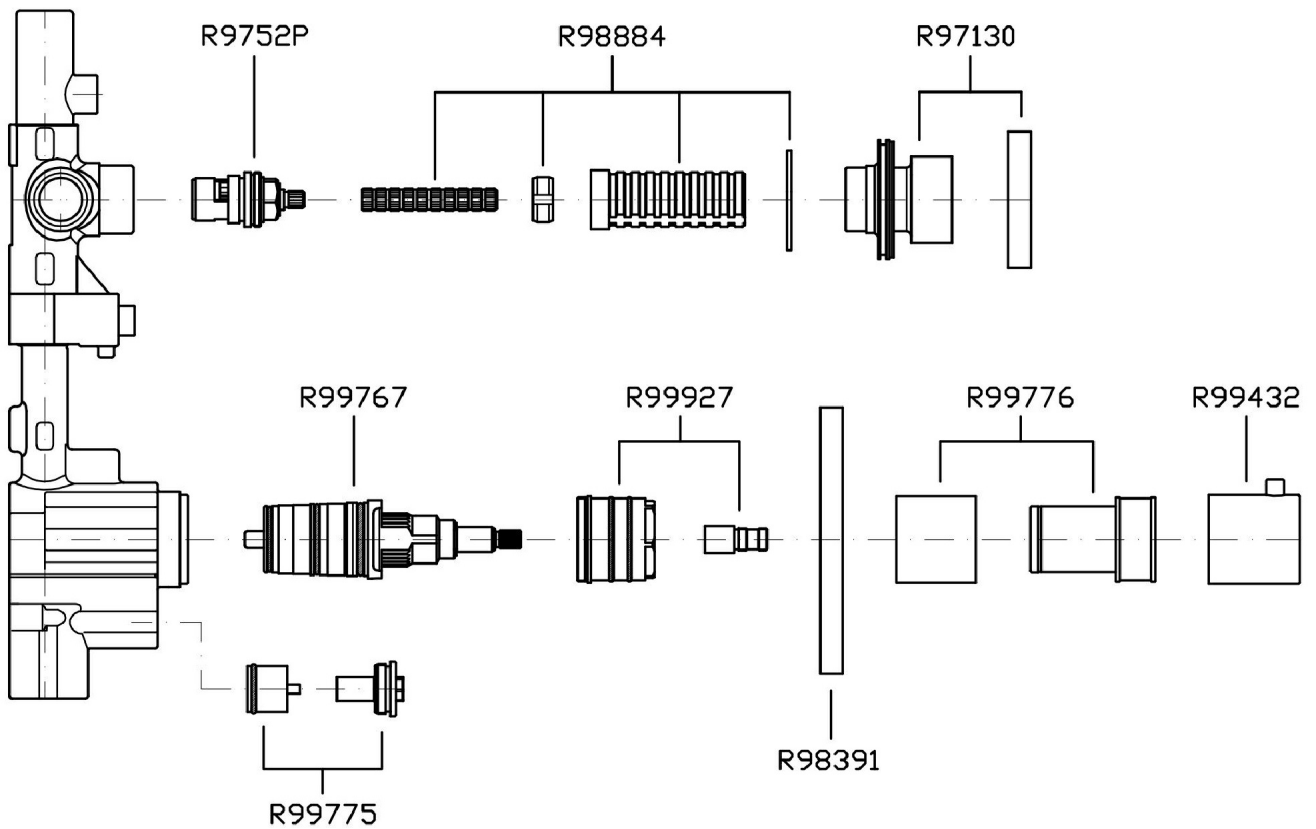

Brand ZUCCHETTI

Class

SOFT

SOFT

ZP7091.1900 Exploded