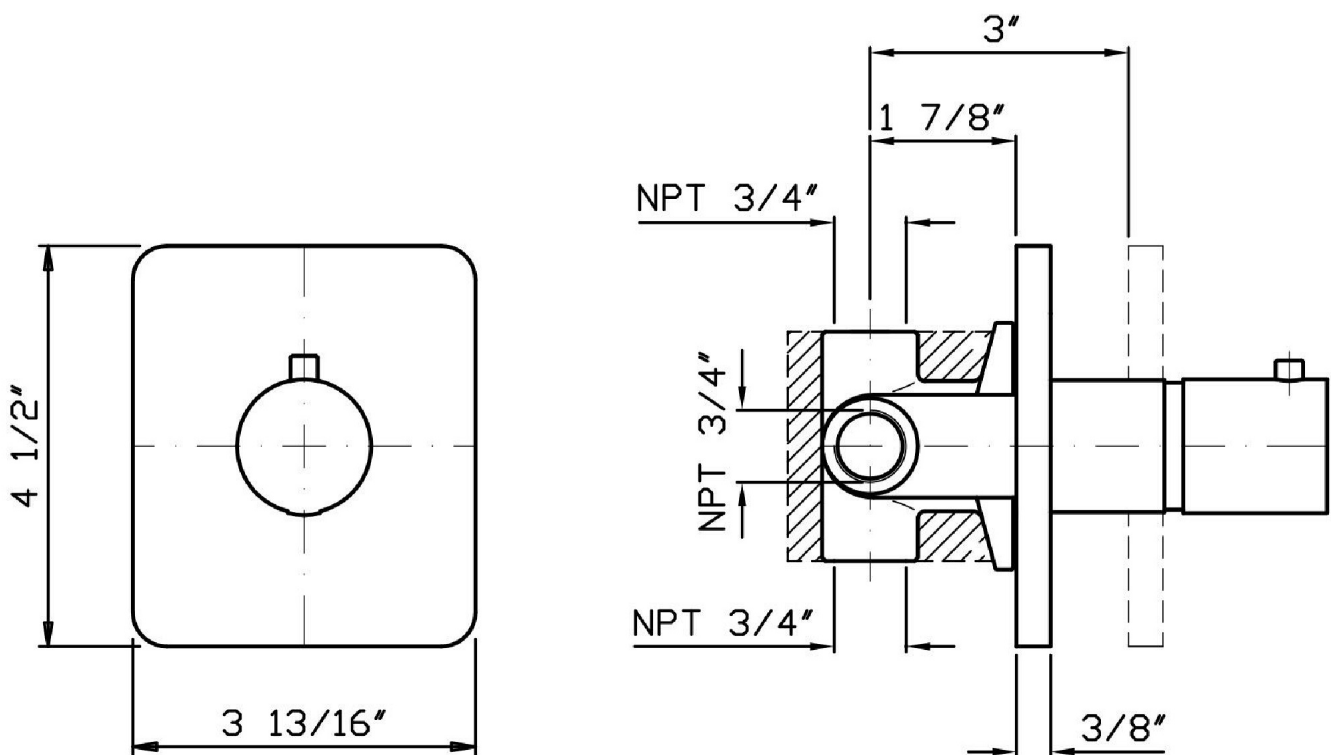

Brand ZUCCHETTI

Class

SOFT

SOFT

ZP7083.1901 Overall Drawing