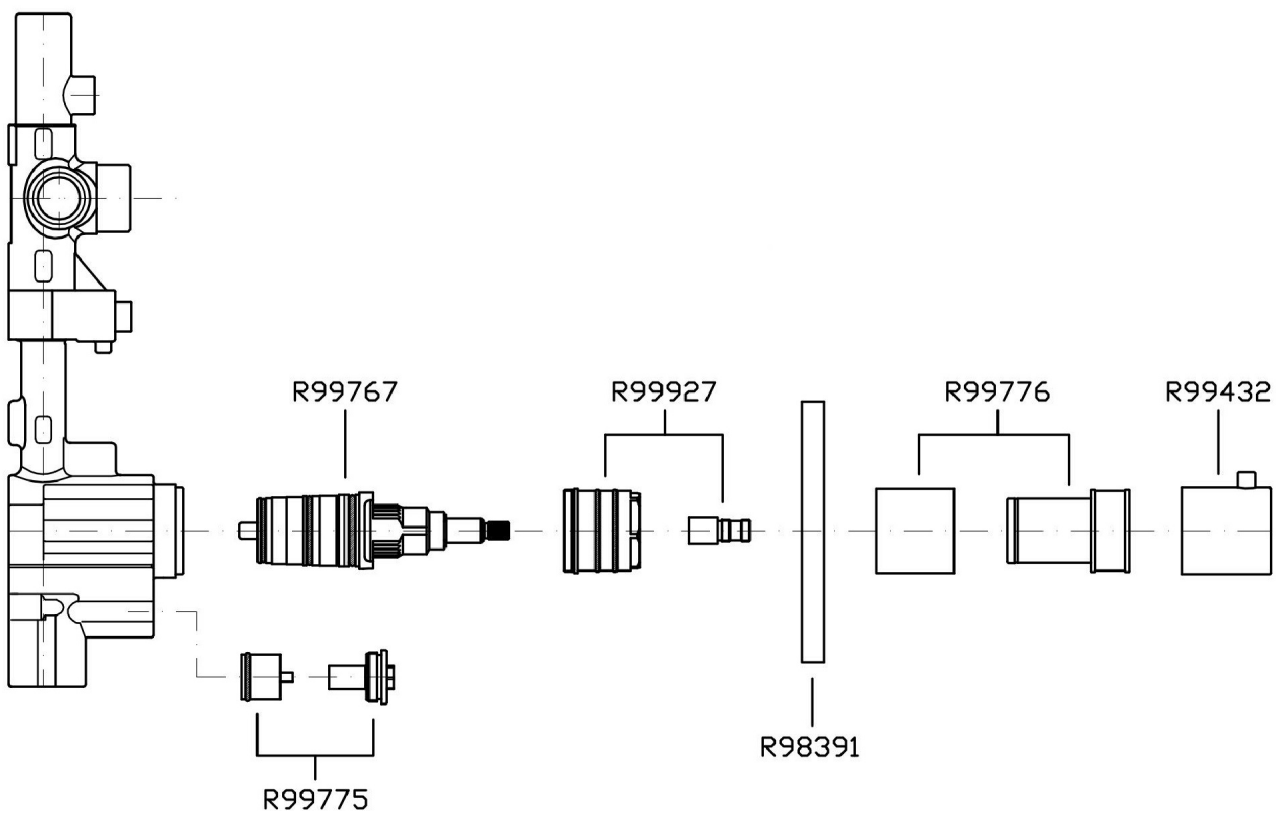

SOFT

ZP7083.1901 Exploded

Brand ZUCCHETTI

Class

SOFT

SOFT

ZP7083.1901 Weights and Sizes

Weight (lb)	1,365 (Kg)	3,009279 (lb)
Volume (dc3) - (in3)	11,01 (dc3)	0,000672 (in3)
h (mm) - (in)	90 (mm)	3,543309 (in)
L1 (mm) - (in)	335 (mm)	13,1889835 (in)
L2 (mm) - (in)	365 (mm)	14,3700865 (in)