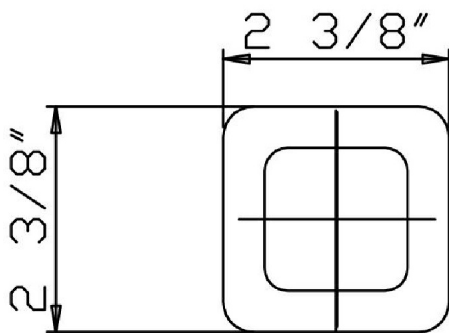

Brand ZUCCHETTI

Class

SOFT

SOFT

ZP7077.1900 Overall Drawing