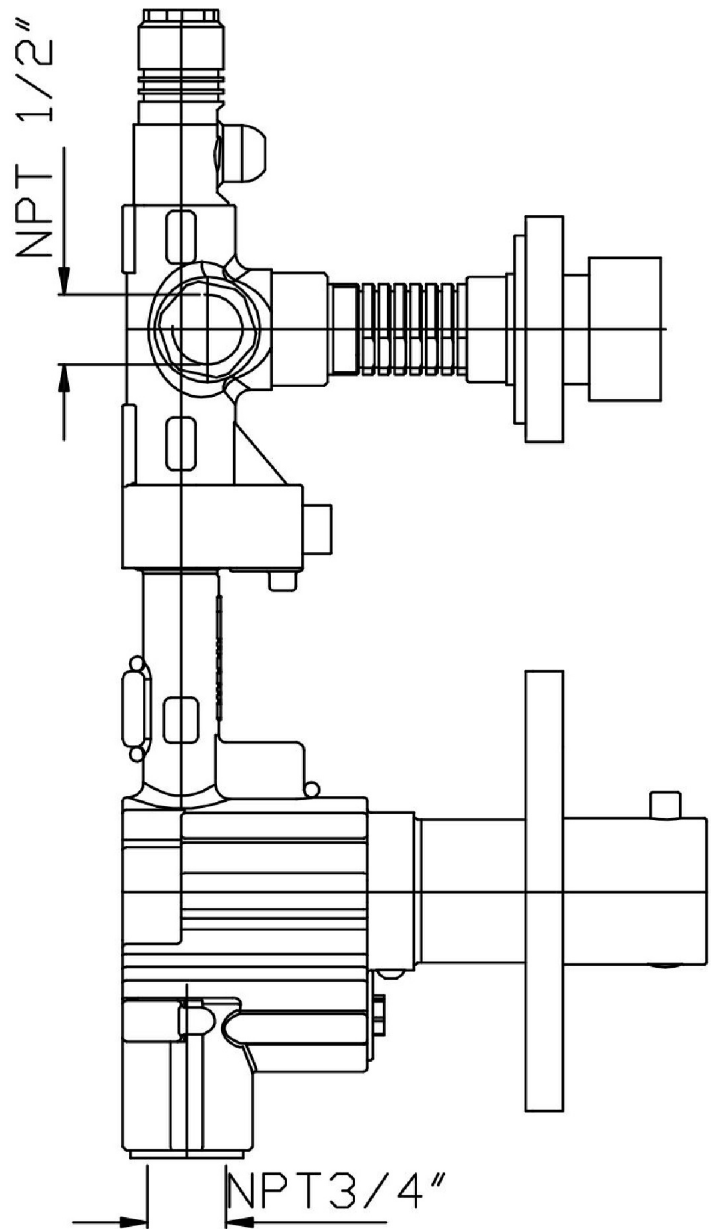

Brand ZUCCHETTI

Class

SOFT

SOFT

ZP7077.1900 Overall Drawing