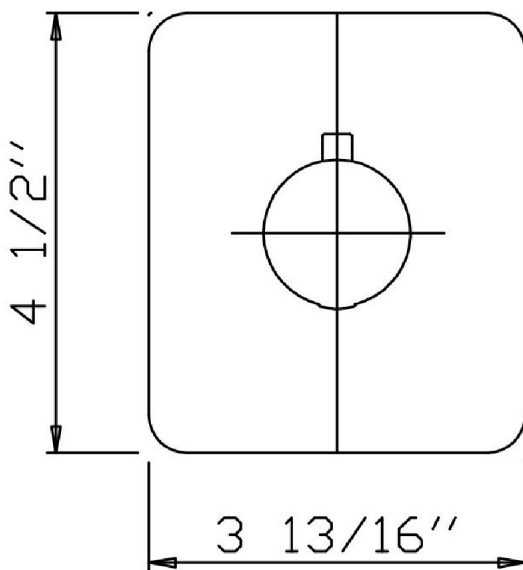

Brand ZUCCHETTI

Class

SOFT

SOFT

ZP7077.1900 Overall Drawing