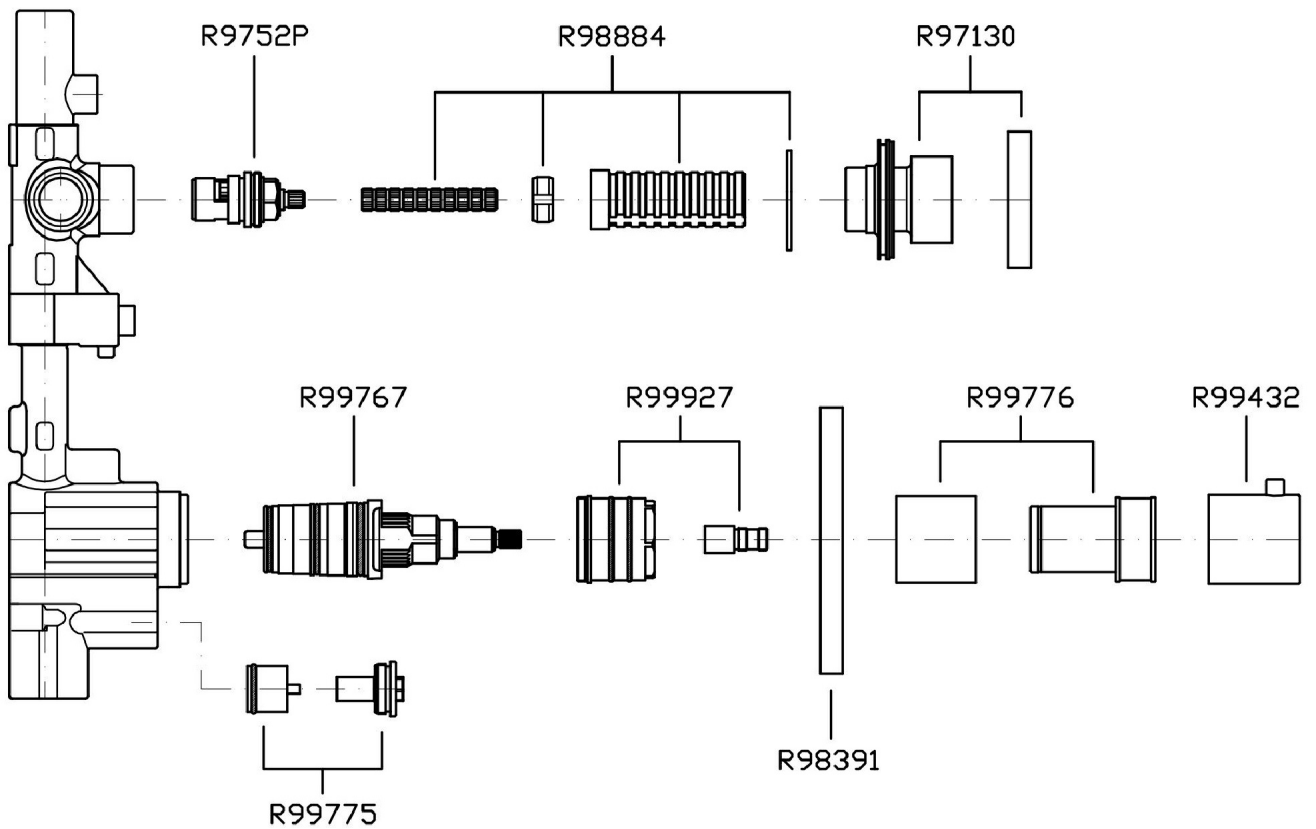

Brand ZUCCHETTI

Class

SOFT

SOFT

ZP7077.1900 Exploded