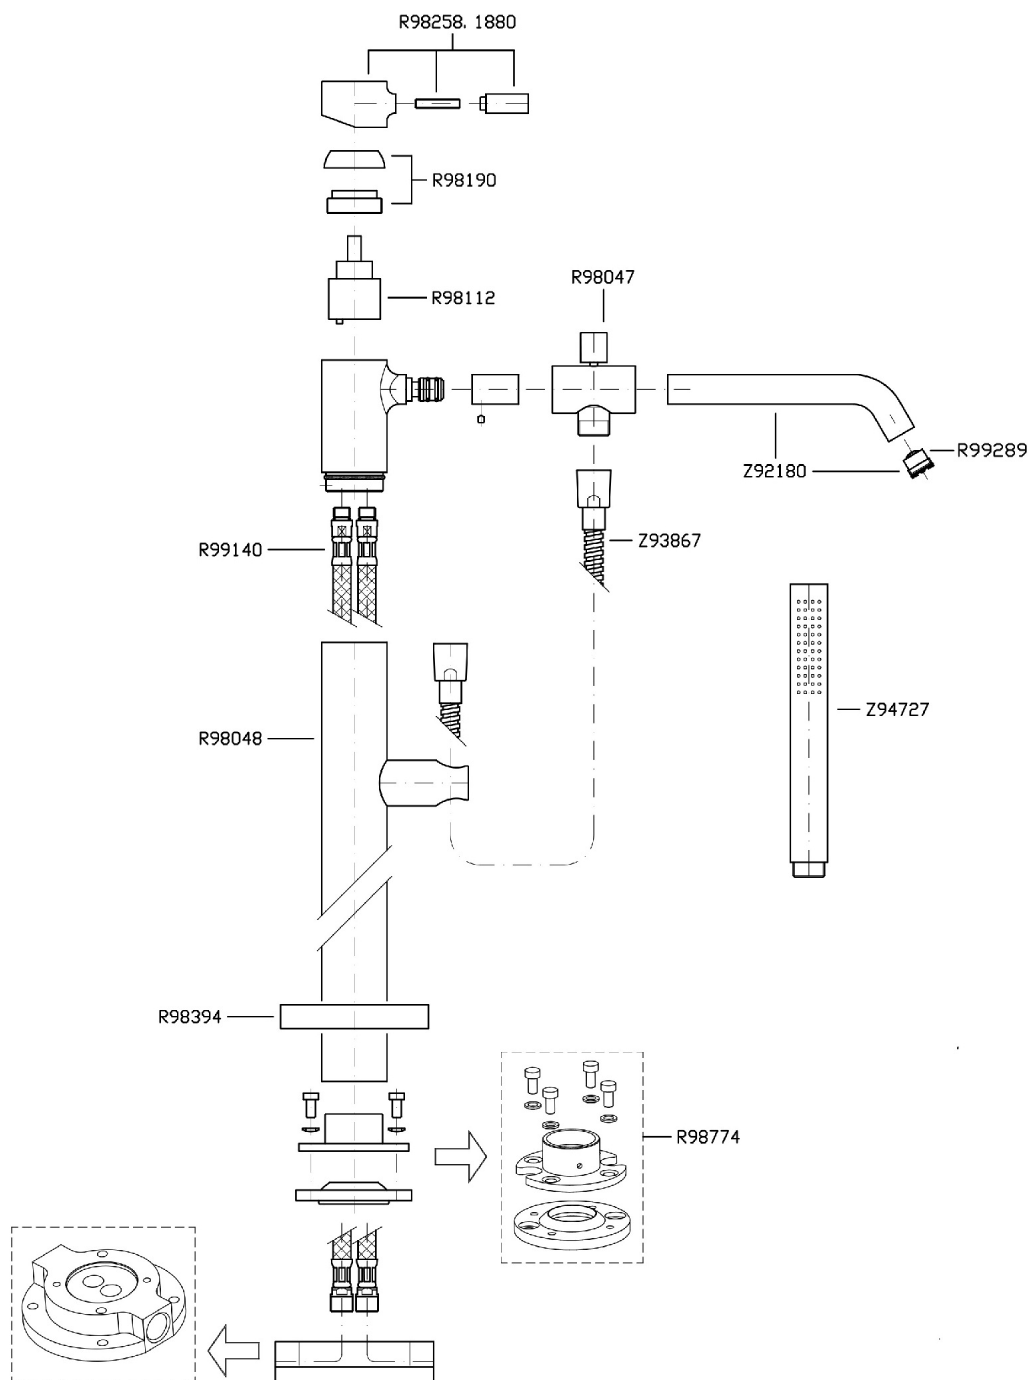

## PAN

ZP6622.1900 Free standing single lever bath-shower mixer.

Free standing single lever bath-shower mixer with diverter and shower set. Spout projection 9 13/16". Water flow restricted to 2,4

R99676.1900

## PAN

ZP6622.1900 Disegno Complessivo / Overall Drawing

## PAN

ZP6622.1900 Esplosi / Exploded

Marchio / Brand ZUCCHETTI

PAN

## PAN

ZP6622.1900 Pesì e Misure / Weights and Sizes

Peso ( Kg ) Weight ( lb )	8,03 ( Kg )	17,70 ( lb )
Volume test ( dc3 ) - ( in3 )	62,66 ( dc3 )	3823,75 ( in3 )
h ( mm ) - ( in )	110,00 ( mm )	4,33 ( in )
L1 ( mm ) - ( in )	445,00 ( mm )	17,52 ( in )
L2 ( mm ) - ( in )	1280,00 ( mm )	50,39 ( in )