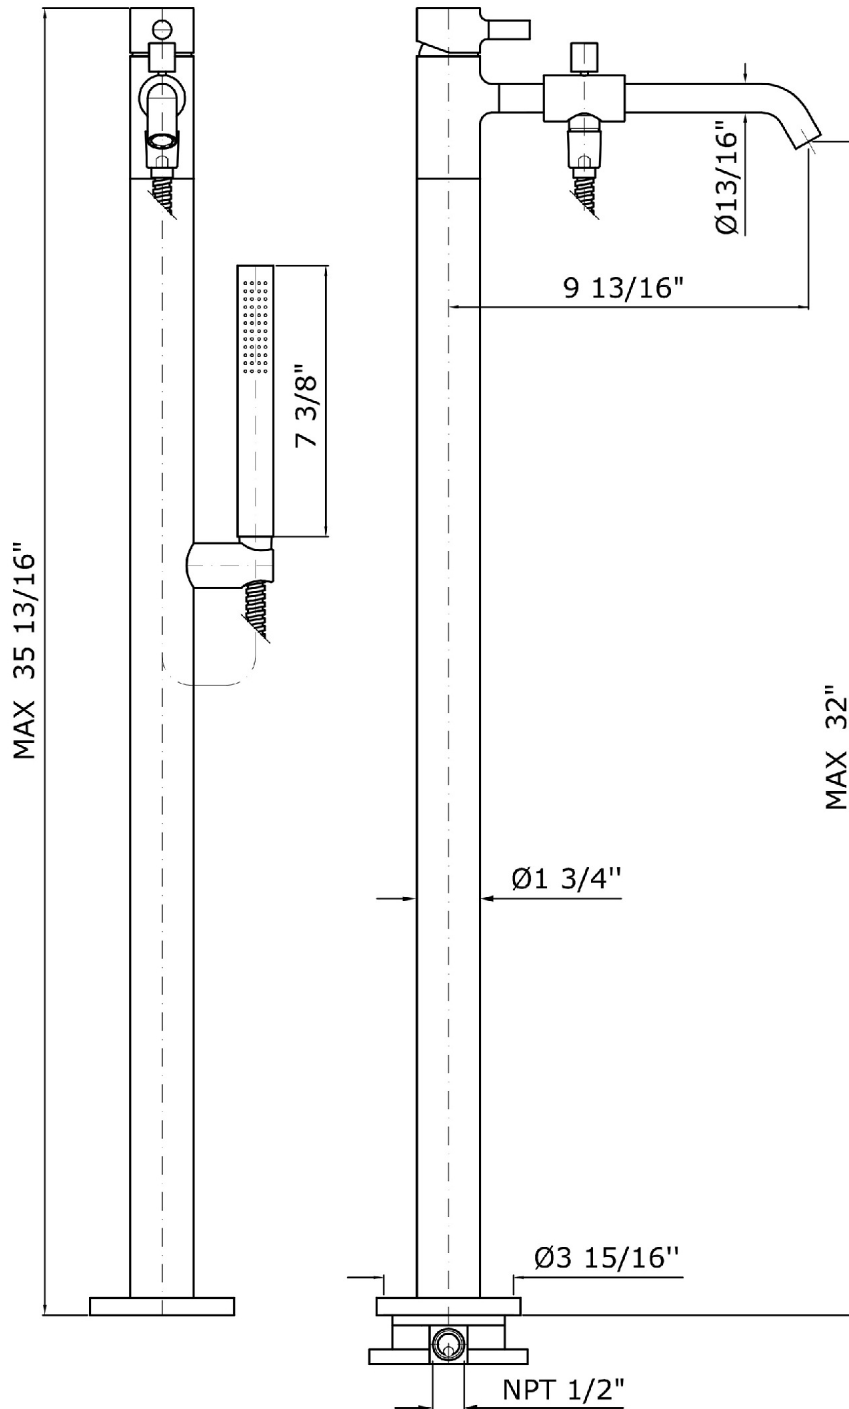

PAN

ZP6622.1900 Disegno Complessivo / Overall Drawing