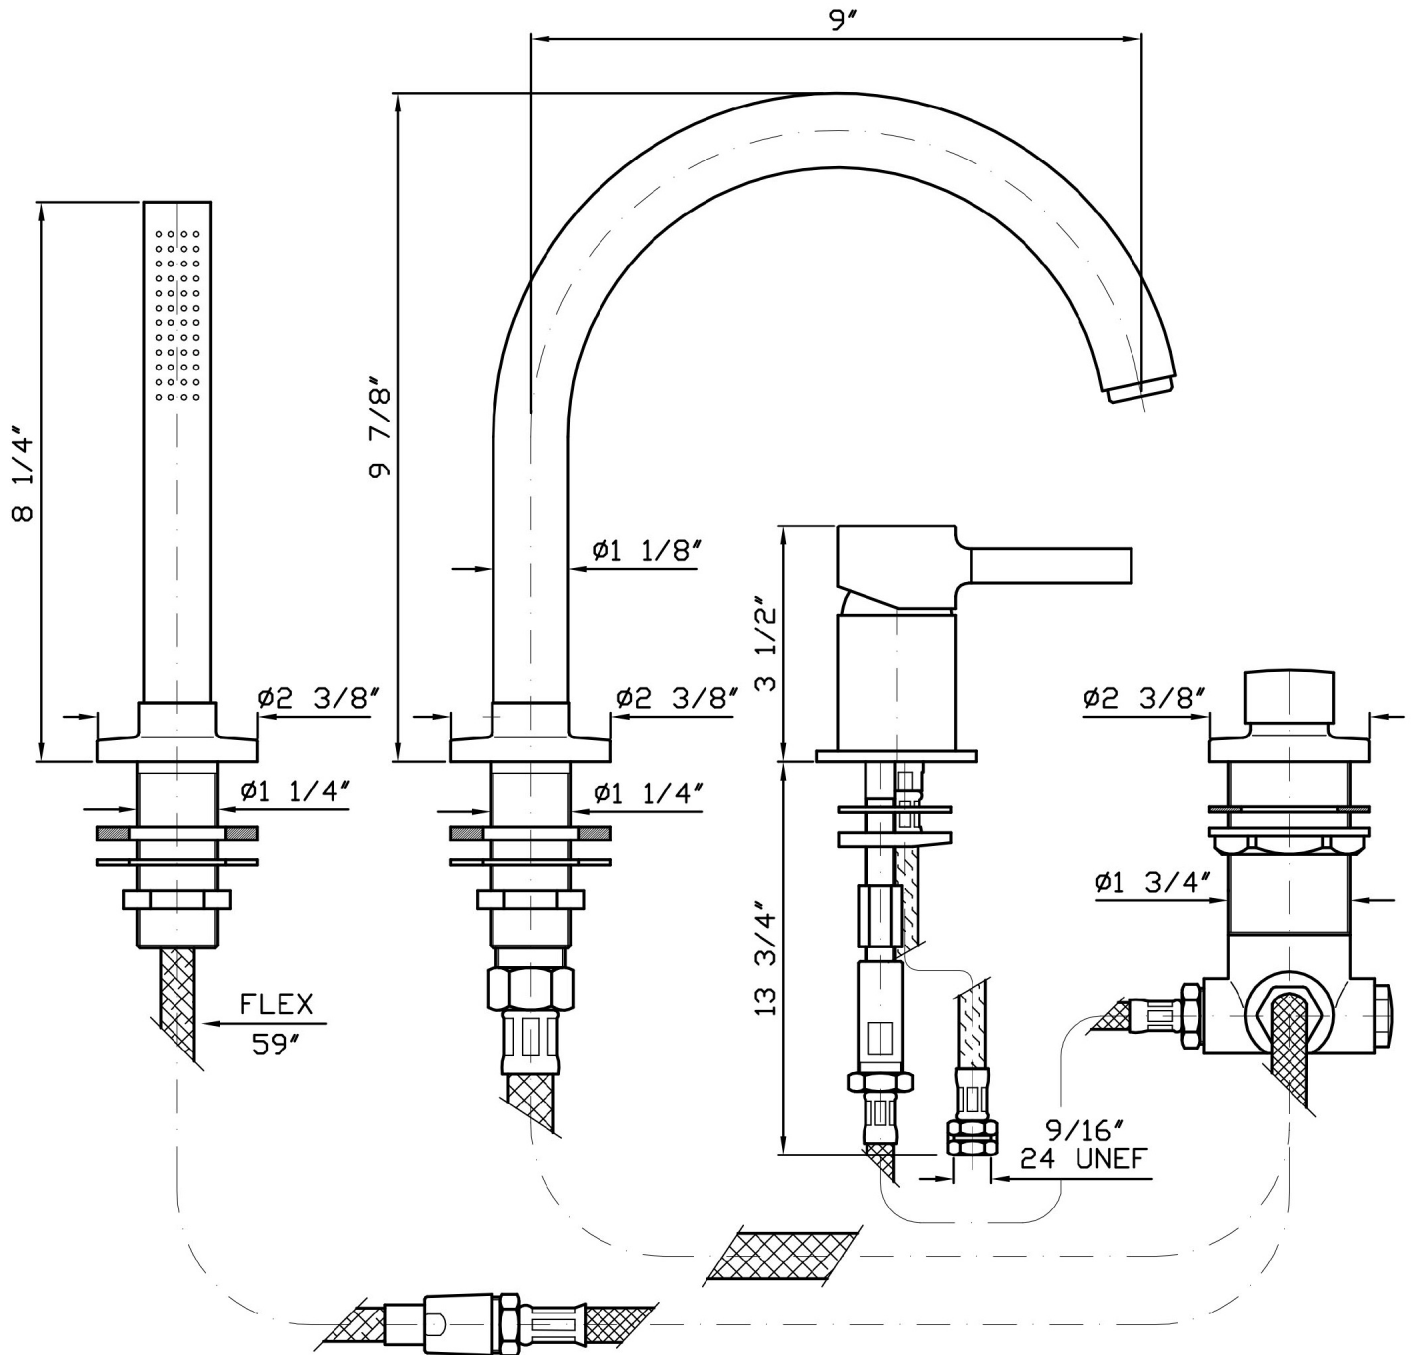

PAN

ZP6502.1950 4 hole bath tub single lever mixer.

4 hole bath tub single lever mixer, fixed spout, pull out shower Z94727, flexible hose 59".

Finiture / Finishes

	 C3	 C8	 C40	 C41	 C50	 C51
Chrome	Brushed Nickel	Polished Nickel	Gold	Brushed Gold	Metal Black	Brushed Metal Black
	 N1	 N7				
Embossed Matt White	Embossed Matt Black	Soft Touch Black				

PAN

ZP6502.1950 Disegno Complessivo / Overall Drawing

PAN

ZP6502.1950 Pesì e Misure / Weights and Sizes

Peso (Kg) Weight (lb)	5,24 (Kg)	11,55 (lb)
Volume test (dc3) - (in3)	15,98 (dc3)	975,16 (in3)
h (mm) - (in)	90,00 (mm)	3,54 (in)
L1 (mm) - (in)	335,00 (mm)	13,19 (in)
L2 (mm) - (in)	530,00 (mm)	20,87 (in)