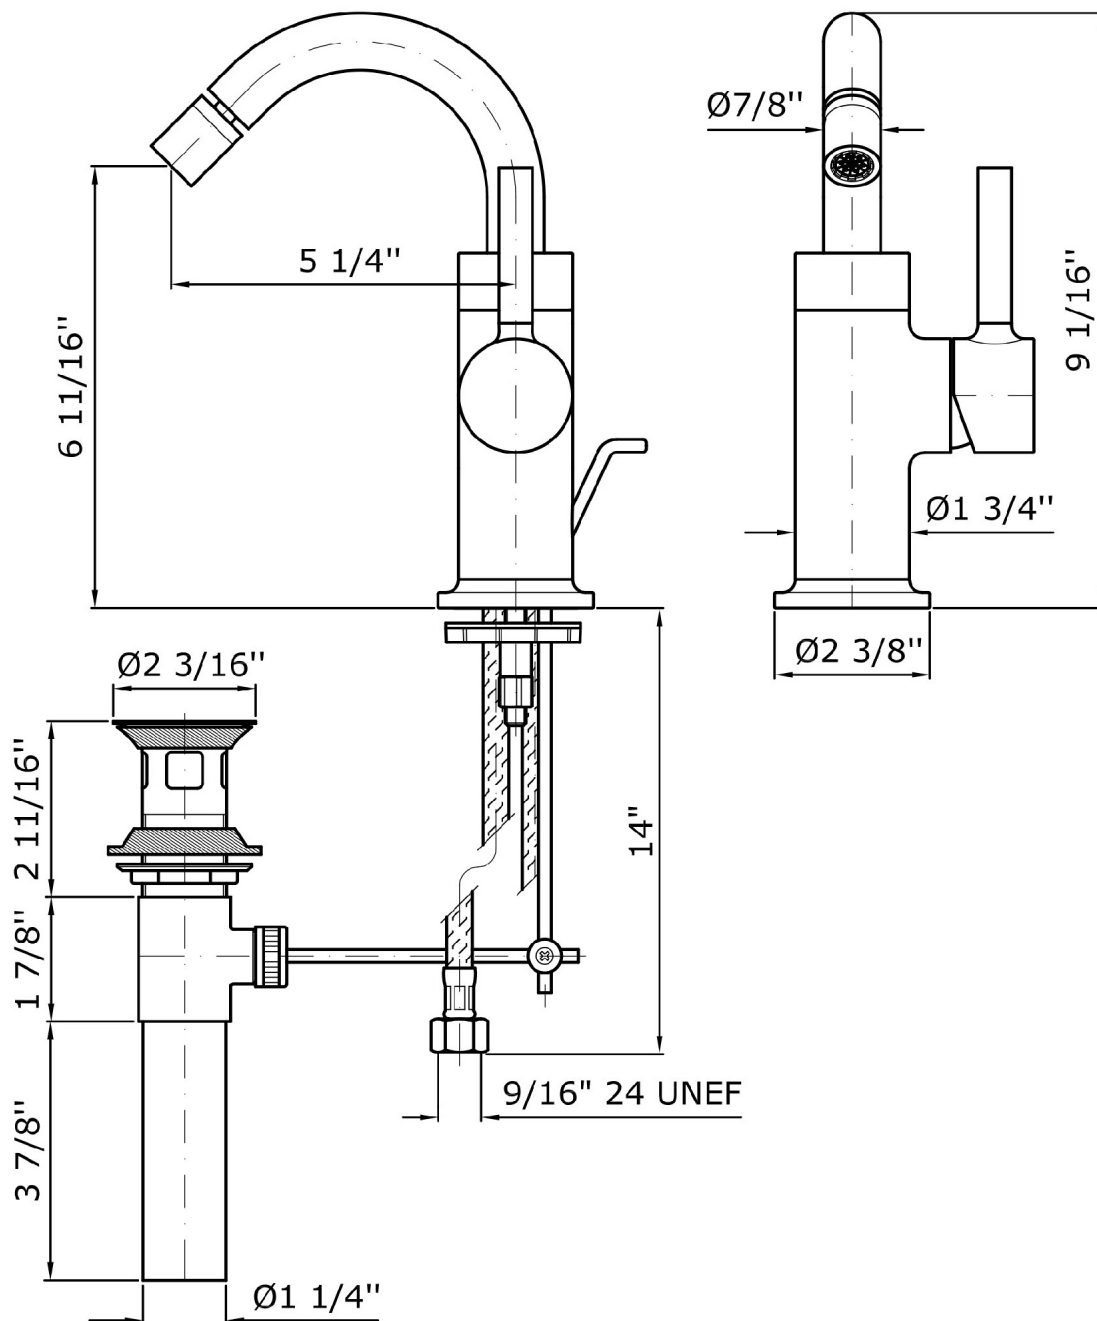

Marchio / Brand ZUCCHETTI

PAN

PAN

ZP6348.1880

Single lever bidet mixer.

Single lever bidet mixer with aerator, pop-up waste, flexible hoses.

Finiture / Finishes

						
Chrome	C3 Brushed Nickel	C8 Polished Nickel	C40 Gold	C41 Brushed Gold	C50 Metal Black	C51 Brushed Metal Black
						
W1 Embossed Matt White	N1 Embossed Matt Black	N7 Soft Touch Black				

PAN

ZP6348.1880 Disegno Complessivo / Overall Drawing

PAN

ZP6348.1880 Pesì e Misure / Weights and Sizes

Peso (Kg) Weight (lb)	3,00 (Kg)	6,61 (lb)
Volume test (dc3) - (in3)	11,01 (dc3)	671,87 (in3)
h (mm) - (in)	90,00 (mm)	3,54 (in)
L1 (mm) - (in)	335,00 (mm)	13,19 (in)
L2 (mm) - (in)	365,00 (mm)	14,37 (in)