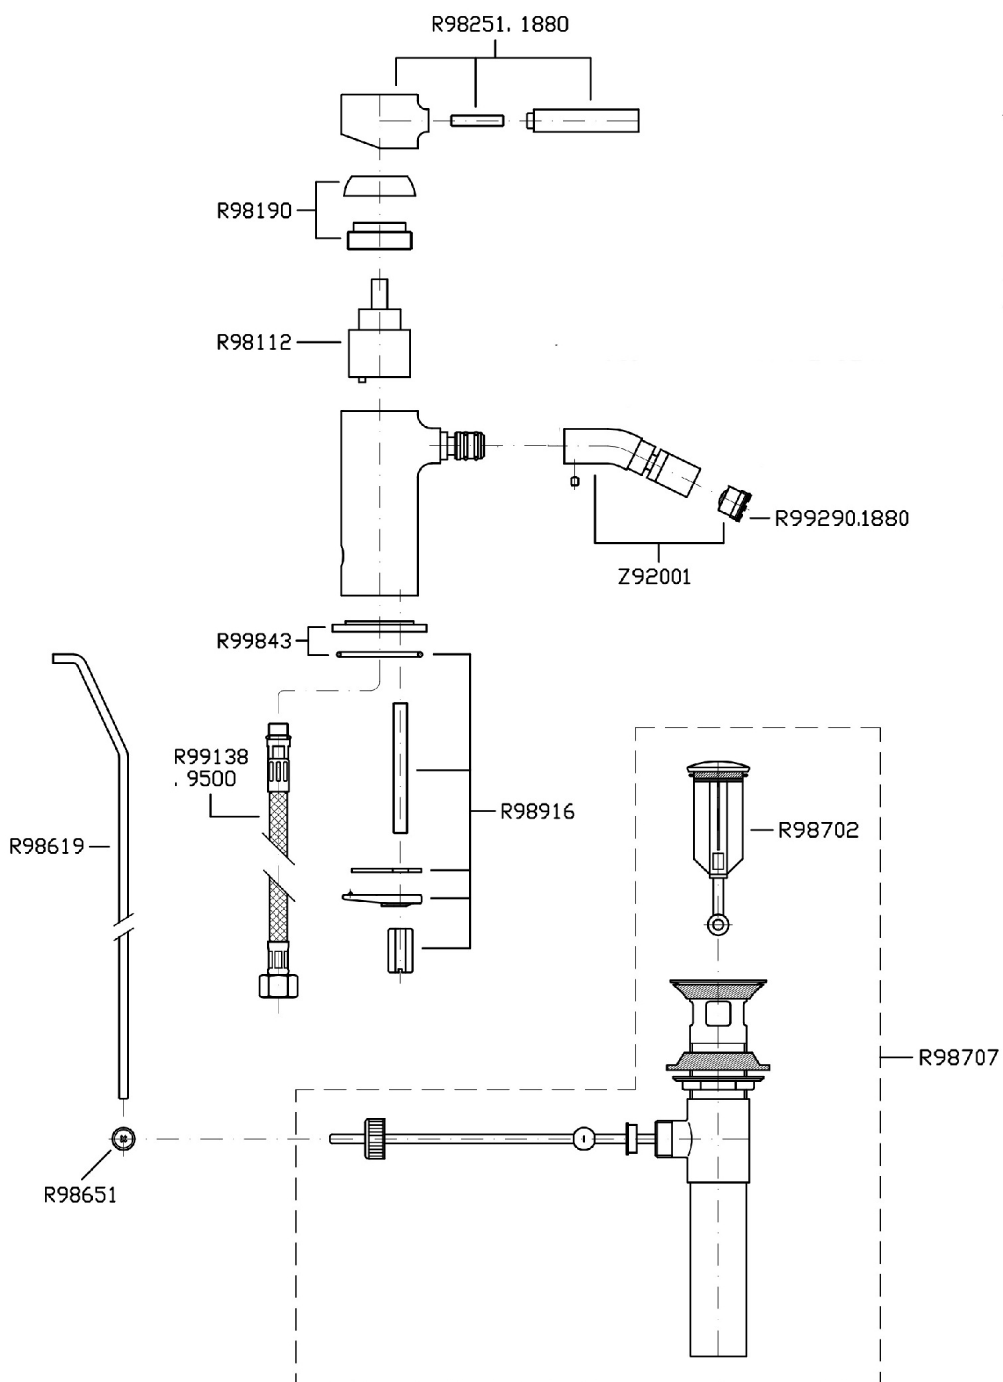

Marchio / Brand ZUCCHETTI

PAN

PAN

ZP6332.1950

Single lever bidet mixer.

Single lever bidet mixer with aerator, pop-up waste, flexible hoses.

Finiture / Finishes

| | | | | | | |
|---|--|--|---|---|---|---|
|  |  C3 |  C8 |  C40 |  C41 |  C50 |  C51 |
| Chrome | Brushed Nickel | Polished Nickel | Gold | Brushed Gold | Metal Black | Brushed Metal Black |
|  W1 |  N1 |  N7 | | | | |
| Embossed Matt White | Embossed Matt Black | Soft Touch Black | | | | |

PAN

ZP6332.1950 Disegno Complessivo / Overall Drawing

PAN

ZP6332.1950 Esplosi / Exploded

Marchio / Brand ZUCCHETTI

PAN

PAN

ZP6332.1950 Certificazioni / Certifications

USA

IAPMO

PAN

ZP6332.1950 Pesì e Misure / Weights and Sizes

| | | |
|-------------------------------|---------------|----------------|
| Peso (Kg) Weight (lb) | 2,20 (Kg) | 4,85 (lb) |
| Volume test (dc3) - (in3) | 4,05 (dc3) | 247,15 (in3) |
| h (mm) - (in) | 70,00 (mm) | 2,76 (in) |
| L1 (mm) - (in) | 150,00 (mm) | 5,91 (in) |
| L2 (mm) - (in) | 385,00 (mm) | 15,16 (in) |