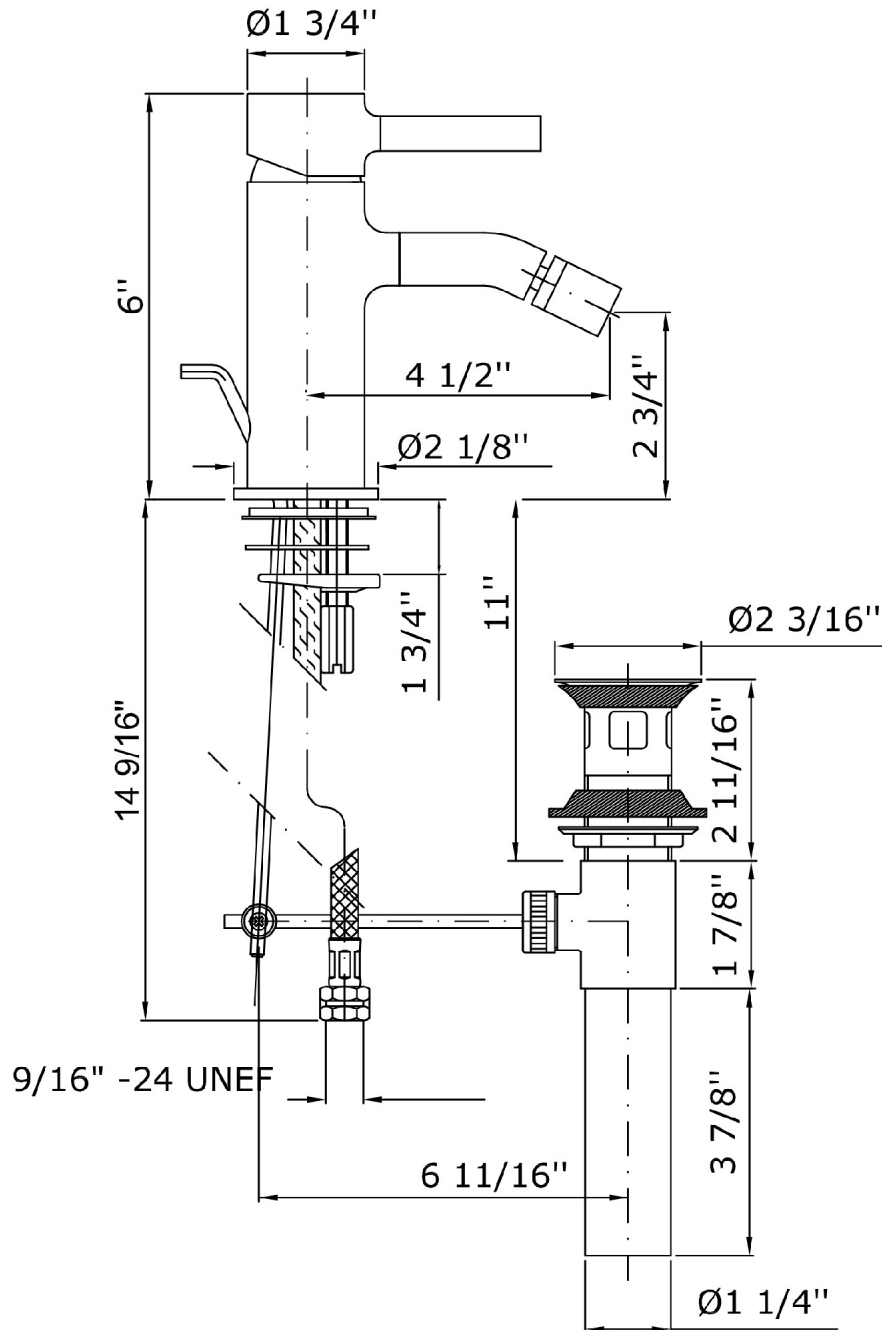

Marchio / Brand ZUCCHETTI

PAN

PAN

ZP6332.1950

Single lever bidet mixer.

Single lever bidet mixer with aerator, pop-up waste, flexible hoses.

Finiture / Finishes

| | | | | | | |
|---|--|--|---|---|---|---|
|  |  C3 |  C8 |  C40 |  C41 |  C50 |  C51 |
| Chrome | Brushed Nickel | Polished Nickel | Gold | Brushed Gold | Metal Black | Brushed Metal Black |
|  W1 |  N1 |  N7 | | | | |
| Embossed Matt White | Embossed Matt Black | Soft Touch Black | | | | |

PAN

ZP6332.1950 Disegno Complessivo / Overall Drawing

PAN

ZP6332.1950 Esplosi / Exploded

Marchio / Brand ZUCCHETTI

PAN

PAN

ZP6332.1950 Certificazioni / Certifications

USA

IAPMO

PAN

ZP6332.1950 Pesì e Misure / Weights and Sizes

| | | |
|-------------------------------|---------------|----------------|
| Peso (Kg) Weight (lb) | 2,20 (Kg) | 4,85 (lb) |
| Volume test (dc3) - (in3) | 4,05 (dc3) | 247,15 (in3) |
| h (mm) - (in) | 70,00 (mm) | 2,76 (in) |
| L1 (mm) - (in) | 150,00 (mm) | 5,91 (in) |
| L2 (mm) - (in) | 385,00 (mm) | 15,16 (in) |