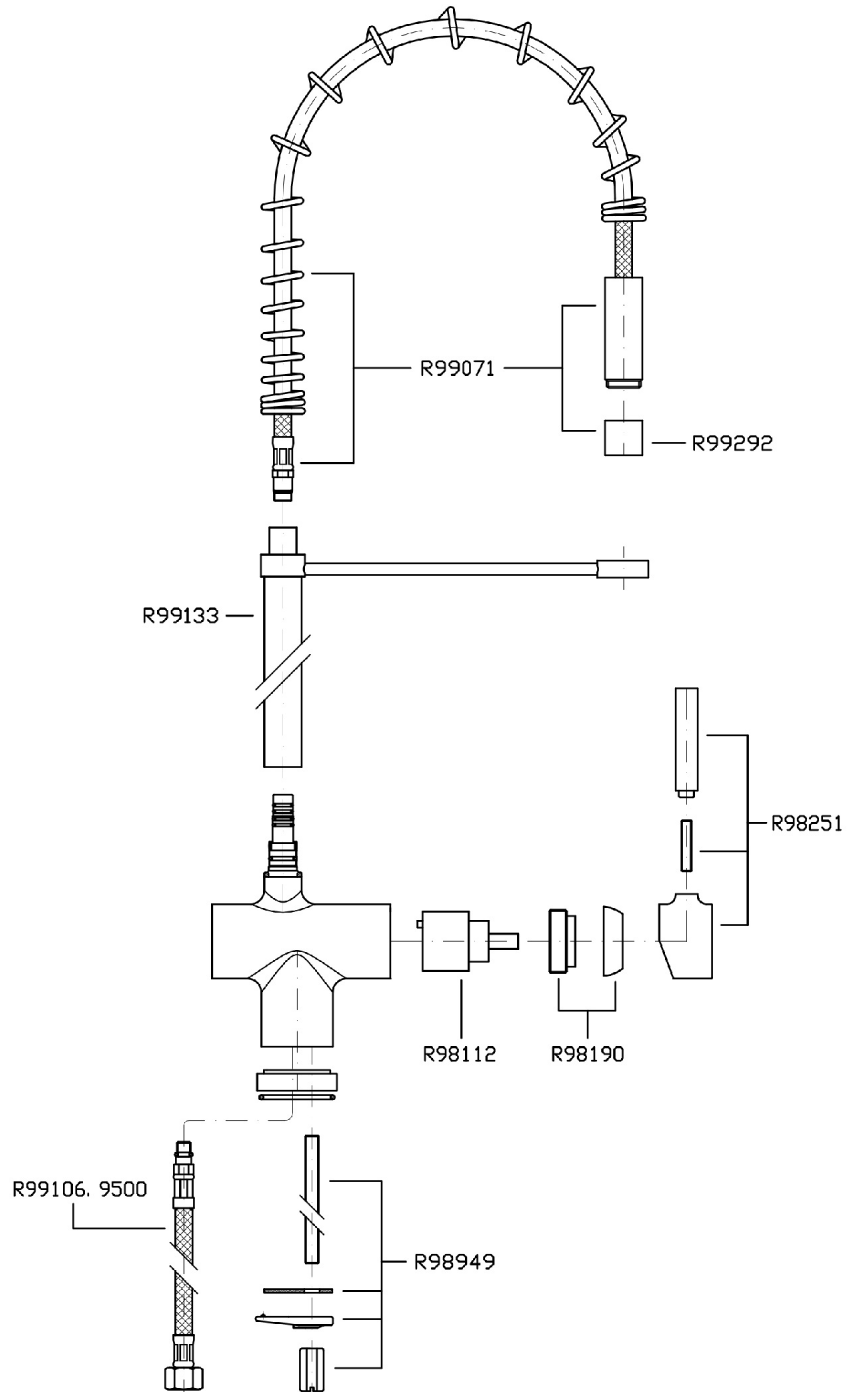

KITCHEN

ZP6286.195E   Esplosi / Exploded