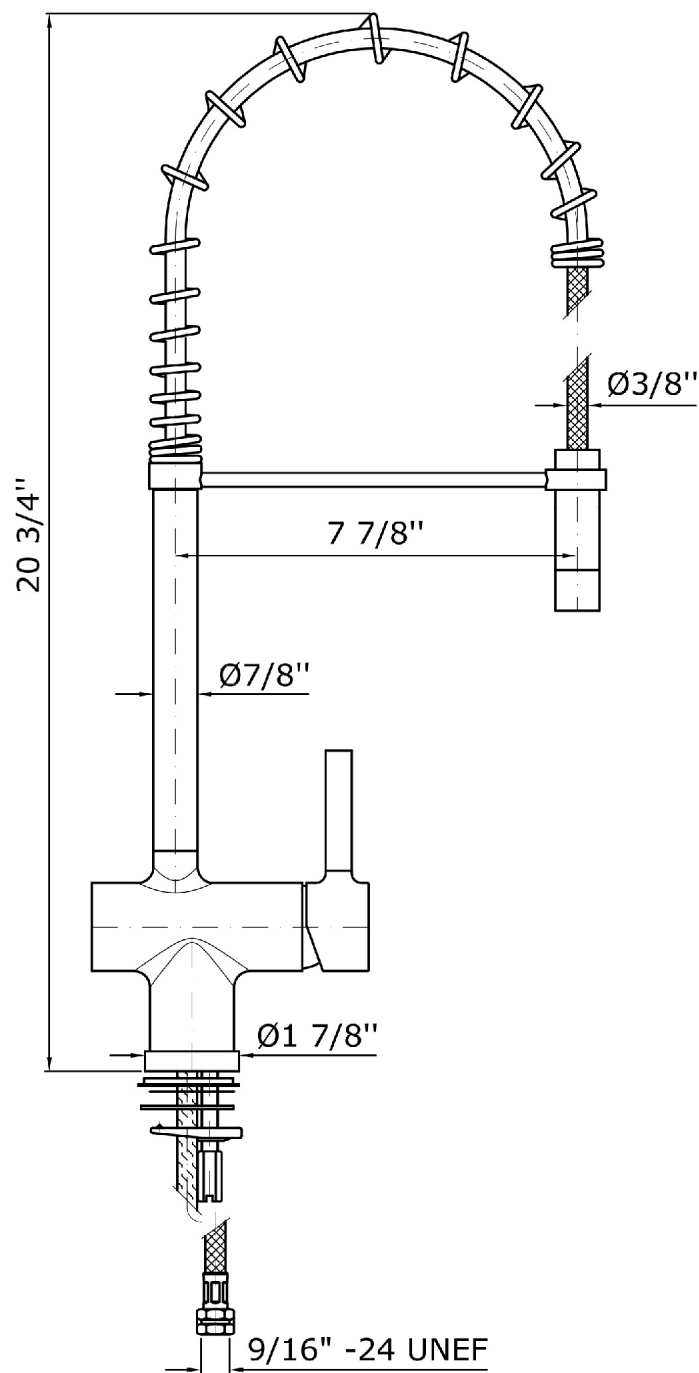

KITCHEN

ZP6286.195E Disegno Complessivo / Overall Drawing