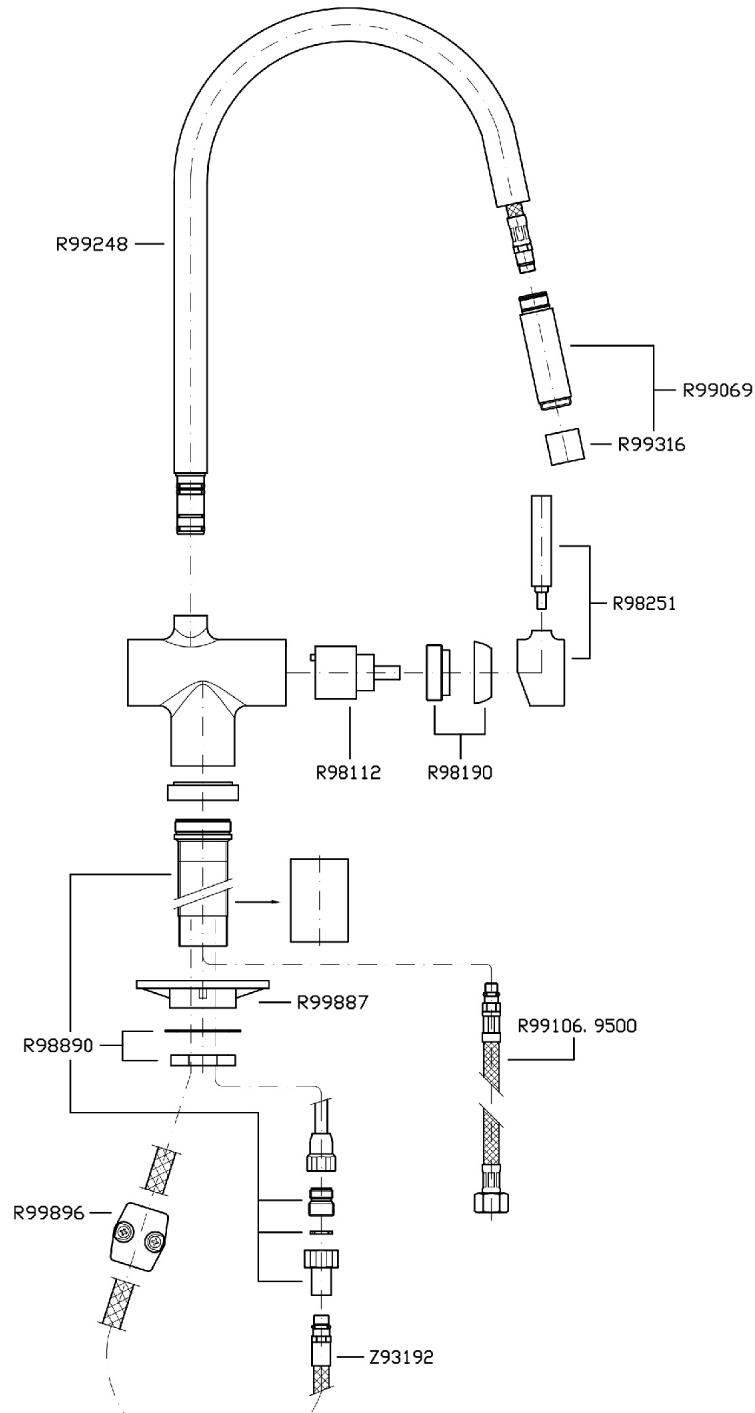

KITCHEN

ZP6285.195E

Pan single lever sink mixer with pull-out spray.

Pan single lever sink mixer with swivel spout and pull-out spray, aerator, flexible hoses. Water flow restricted to 1,2 GPM.

Finiture / Finishes

ZP6285.195E Disegno Complessivo / Overall Drawing

KITCHEN

ZP6285.195E Esplosi / Exploded

KITCHEN

ZP6285.195E Certificazioni / Certifications

USA

CSA

KITCHEN

ZP6285.195E Pesì e Misure / Weights and Sizes

Peso (Kg) Weight (lb)	3,79 (Kg)	8,36 (lb)
Volume test (dc3) - (in3)	15,98 (dc3)	975,16 (in3)
h (mm) - (in)	90,00 (mm)	3,54 (in)
L1 (mm) - (in)	335,00 (mm)	13,19 (in)
L2 (mm) - (in)	530,00 (mm)	20,87 (in)