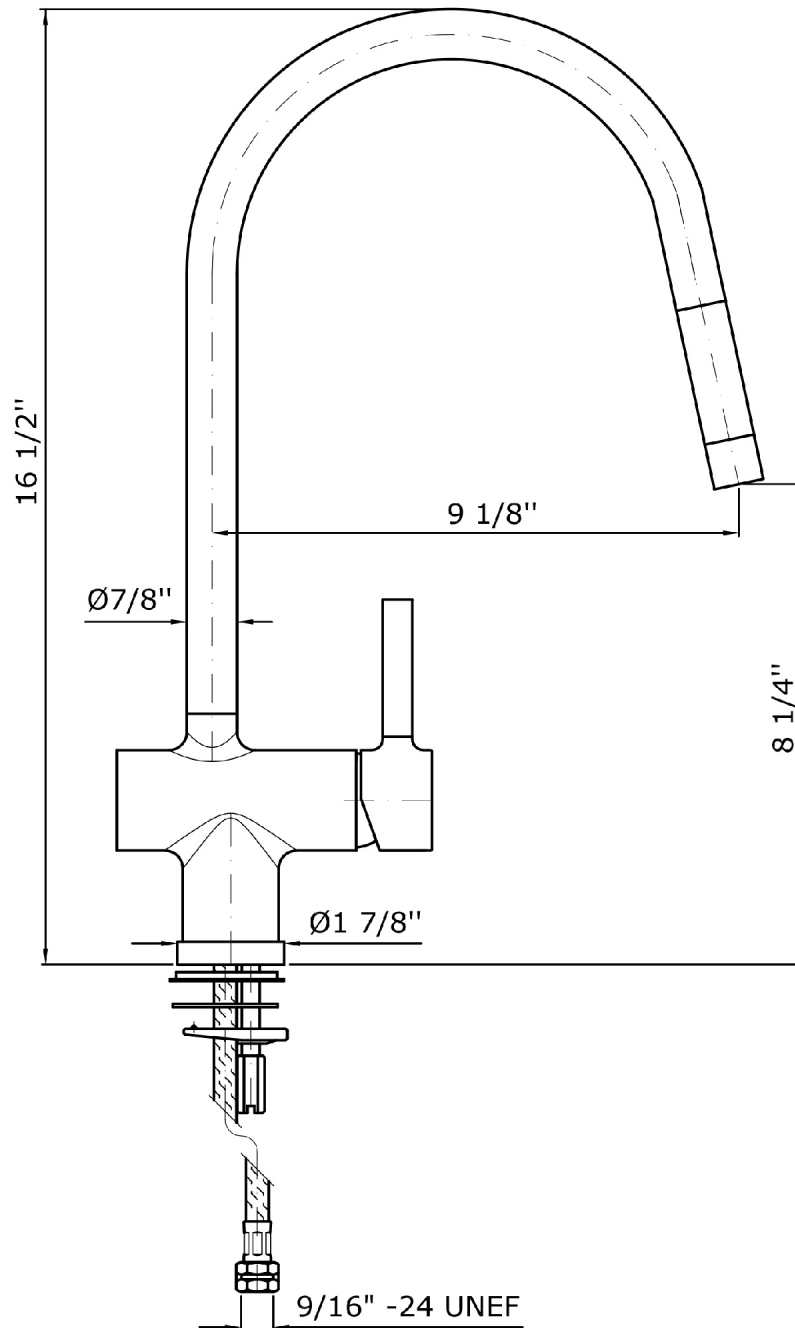

KITCHEN

ZP6285.195E Disegno Complessivo / Overall Drawing