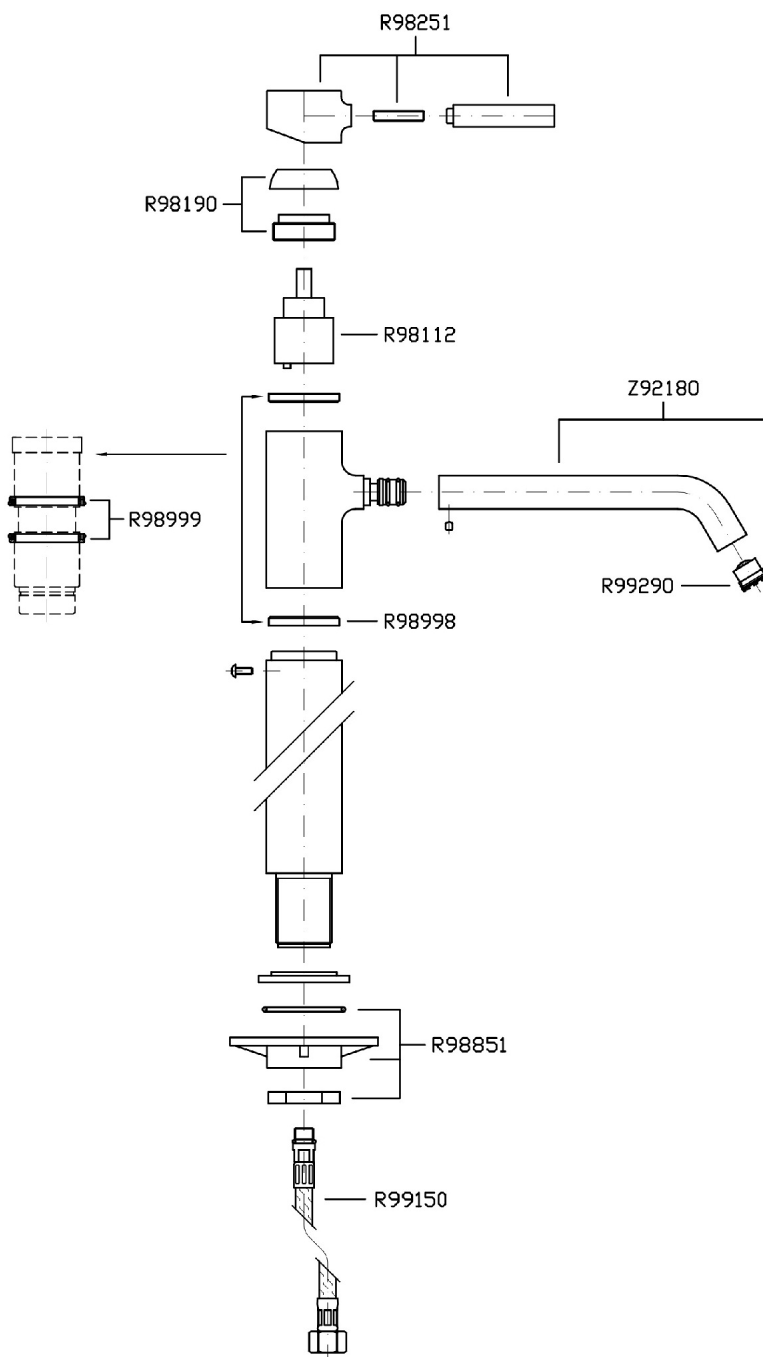

KITCHEN

ZP6259.195E

Pan single lever sink mixer with swivel spout.

Pan single lever sink mixer with swivel spout, pull out kitchen spray, aerator, flexible tails.

Finiture / Finishes

Chrome

Brushed Nickel

C3

KITCHEN

ZP6259.195E Disegno Complessivo / Overall Drawing

KITCHEN

ZP6259.195E Esplosi / Exploded

KITCHEN

ZP6259.195E Certificazioni / Certifications

USA

IAPMO

KITCHEN

ZP6259.195E Pesì e Misure / Weights and Sizes

Peso (Kg) Weight (lb)	3,30 (Kg)	7,27 (lb)
Volume test (dc3) - (in3)	11,01 (dc3)	671,87 (in3)
h (mm) - (in)	90,00 (mm)	3,54 (in)
L1 (mm) - (in)	335,00 (mm)	13,19 (in)
L2 (mm) - (in)	365,00 (mm)	14,37 (in)