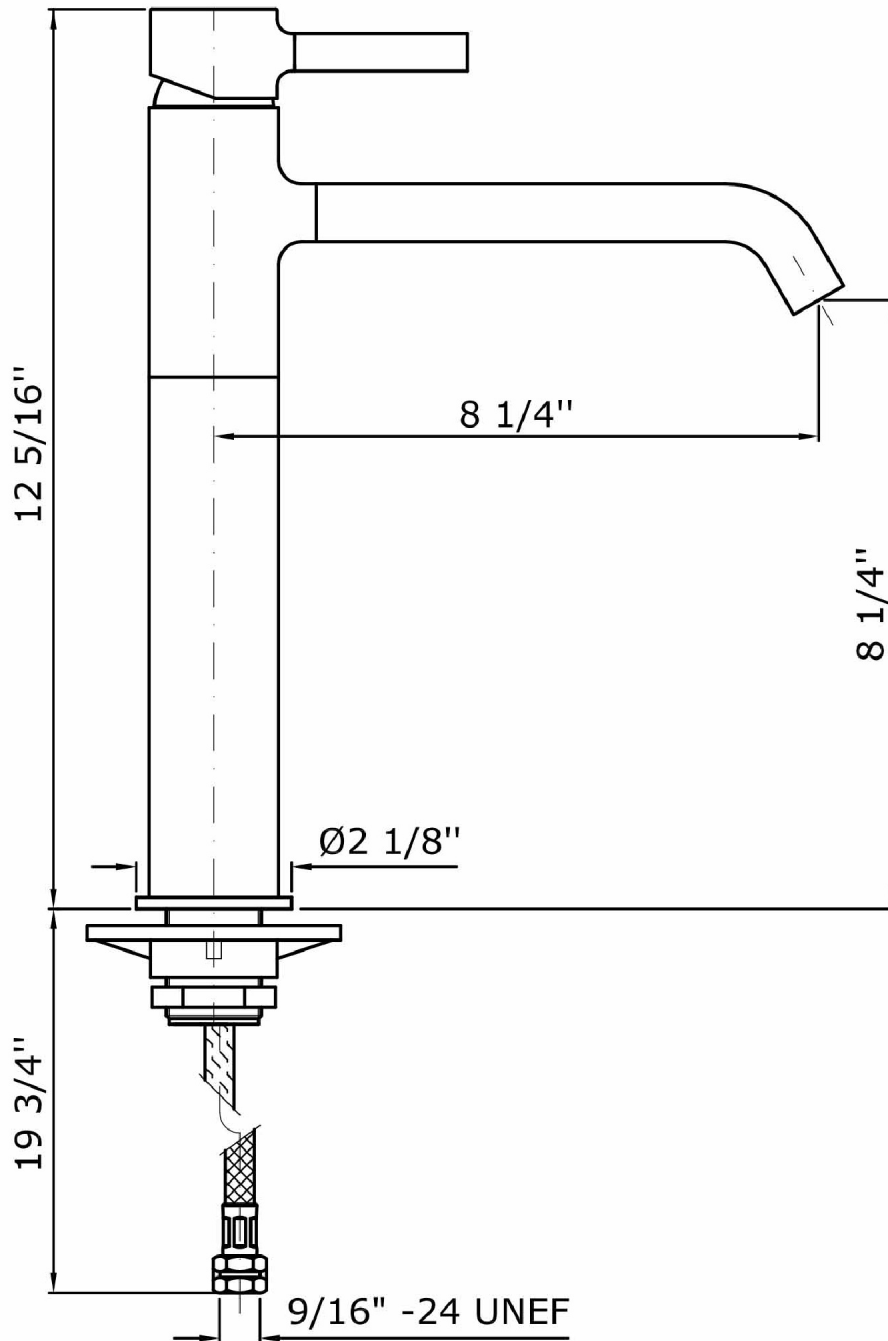

KITCHEN

ZP6259.195E Disegno Complessivo / Overall Drawing