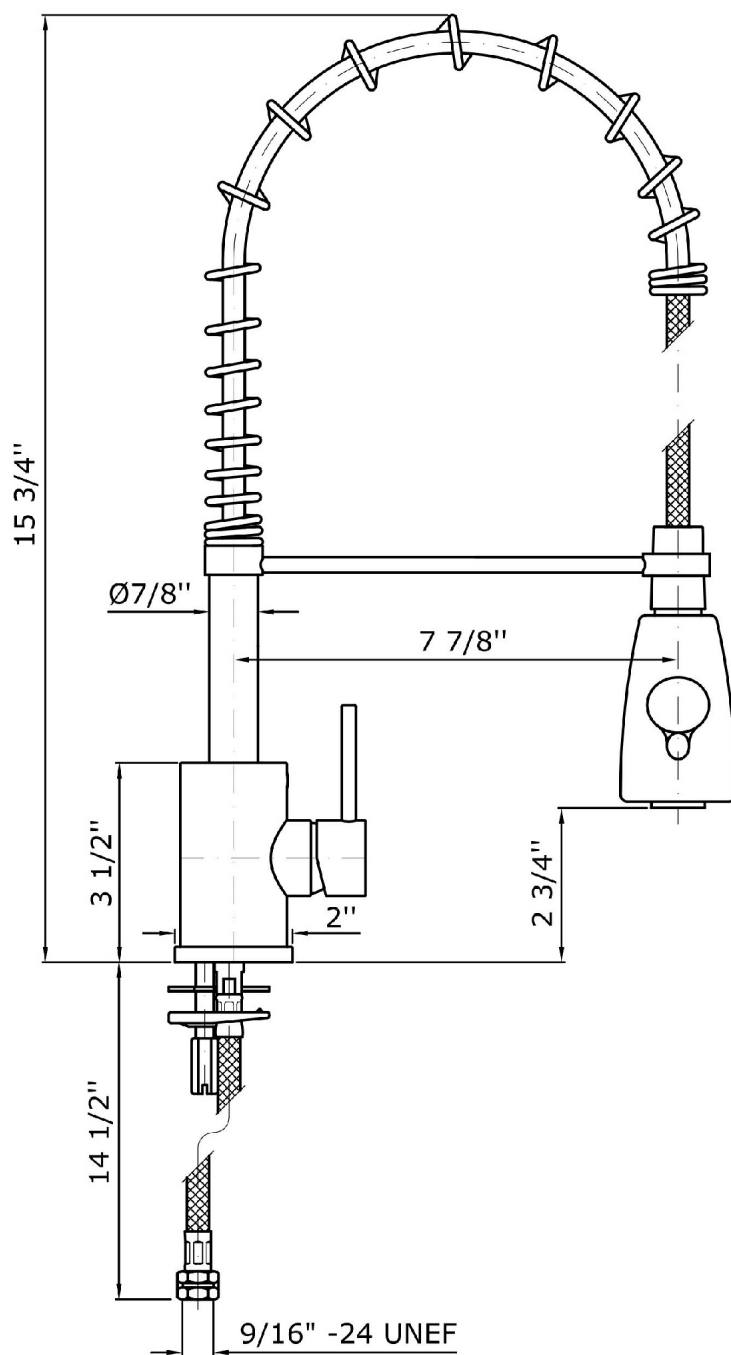

Brand ZUCCHETTI

Class

MIXERS

KITCHEN

ZP4291.195E Overall Drawing