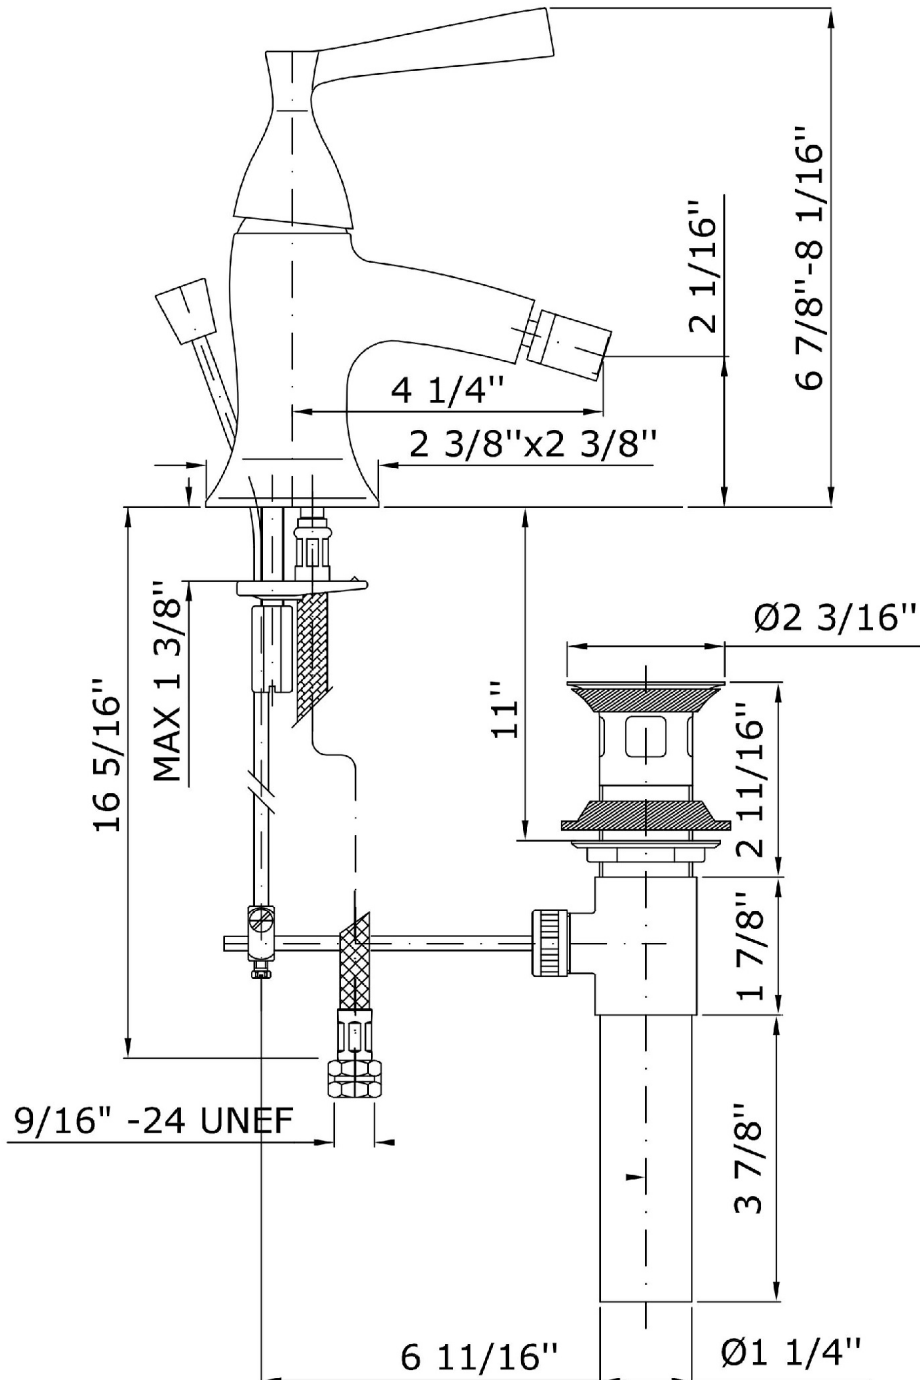

Class

BELLAGIO

BELLAGIO

ZP3343.1950 Overall Drawing

Brand ZUCCHETTI

Class

BELLAGIO

BELLAGIO

ZP3343.1950 Certifications

USA

IAPMO

BELLAGIO

ZP3343.1950 Weights and Sizes

Weight (lb)	2,657 (Kg)	5,8576222 (lb)
Volume (dc3) - (in3)	11,01 (dc3)	0,000672 (in3)
h (mm) - (in)	90 (mm)	3,543309 (in)
L1 (mm) - (in)	335 (mm)	13,1889835 (in)
L2 (mm) - (in)	365 (mm)	14,3700865 (in)