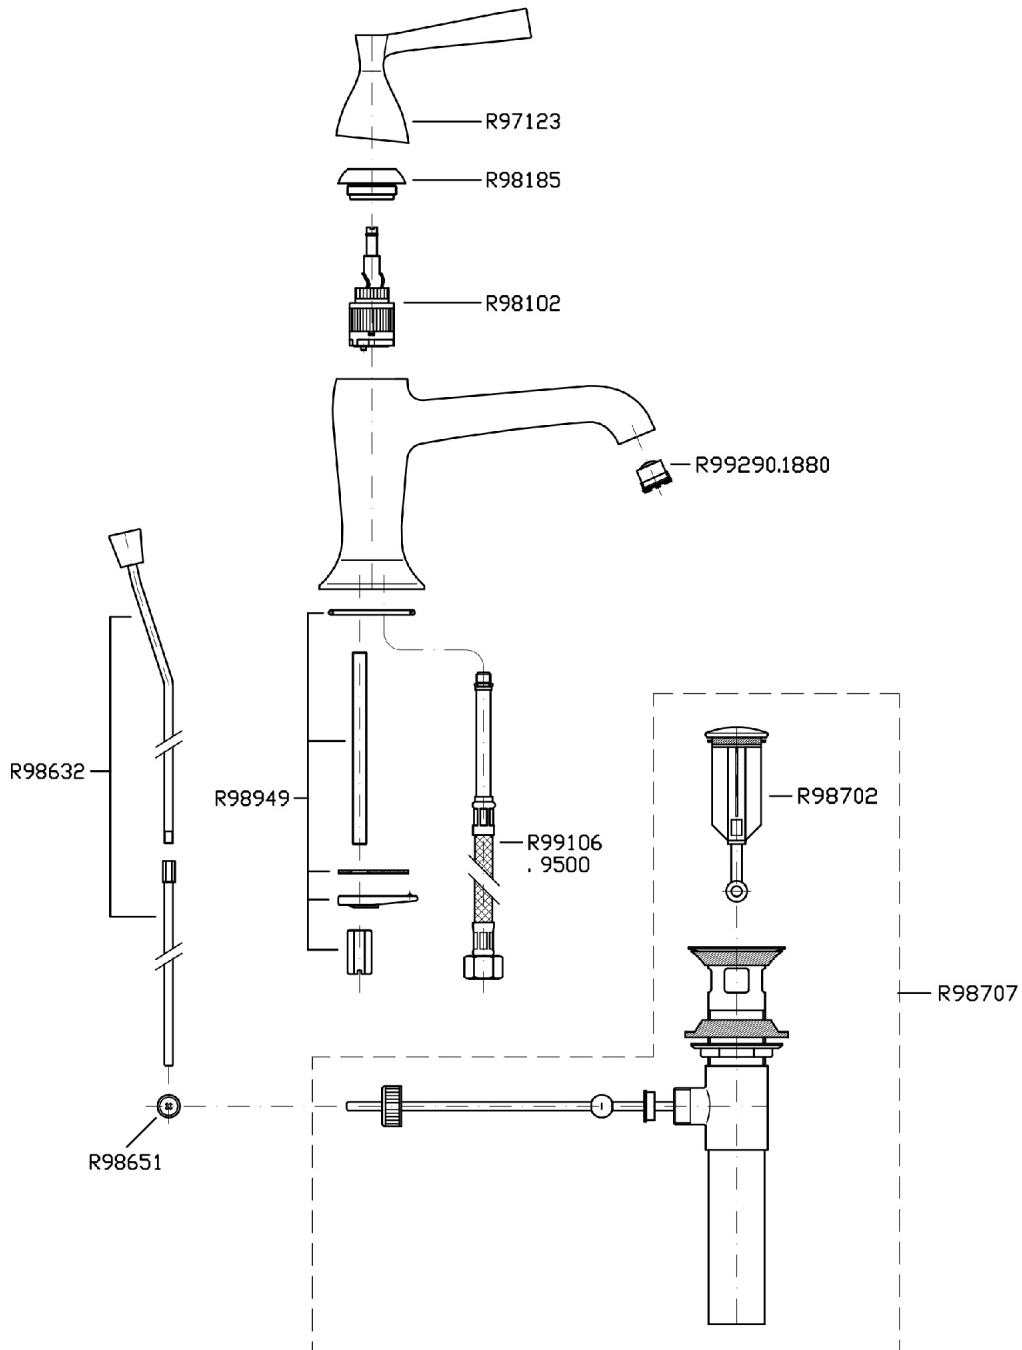

BELLAGIO

ZP3193.195E

Single lever basin mixer.

Single lever basin mixer with aerator, pop-up waste, flexible hoses.
Spout projection 6".
Water flow restricted to 1.2 GPM.

Finiture / Finishes

Chrome

Brushed Nickel

ZP3193.195E Disegno Complessivo / Overall Drawing

BELLAGIO

ZP3193.195E Esplosi / Exploded

BELLAGIO

ZP3193.195E Certificazioni / Certifications

USA

IAPMO

BELLAGIO

ZP3193.195E Pesì e Misure / Weights and Sizes

Peso (Kg) Weight (lb)	3,08 (Kg)	6,790168 (lb)
Volume (dc3) - (in3)	11,01 (dc3)	0,000672 (in3)
h (mm) - (in)	90 (mm)	3,543309 (in)
L1 (mm) - (in)	335 (mm)	13,1889835 (in)
L2 (mm) - (in)	365 (mm)	14,3700865 (in)