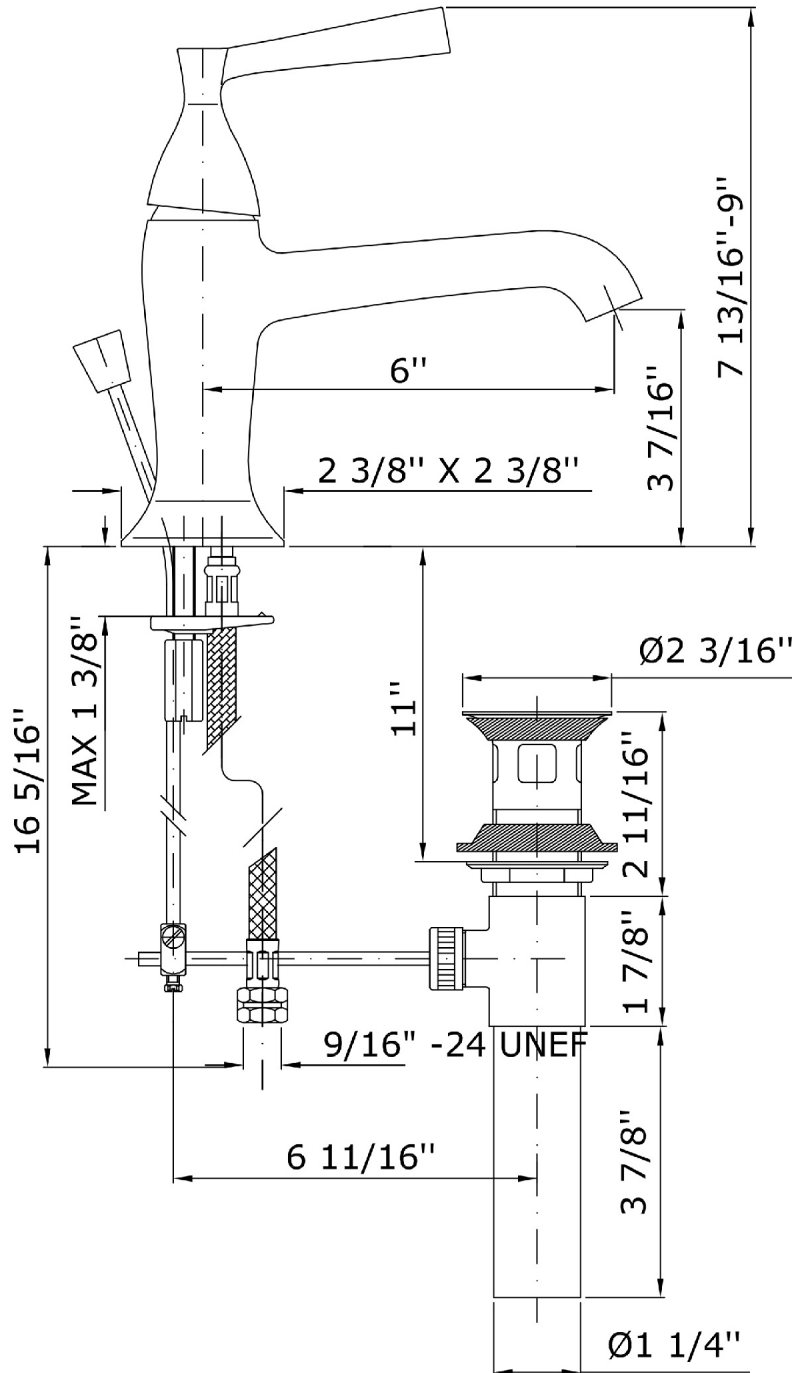

BELLAGIO

ZP3193.195E Disegno Complessivo / Overall Drawing