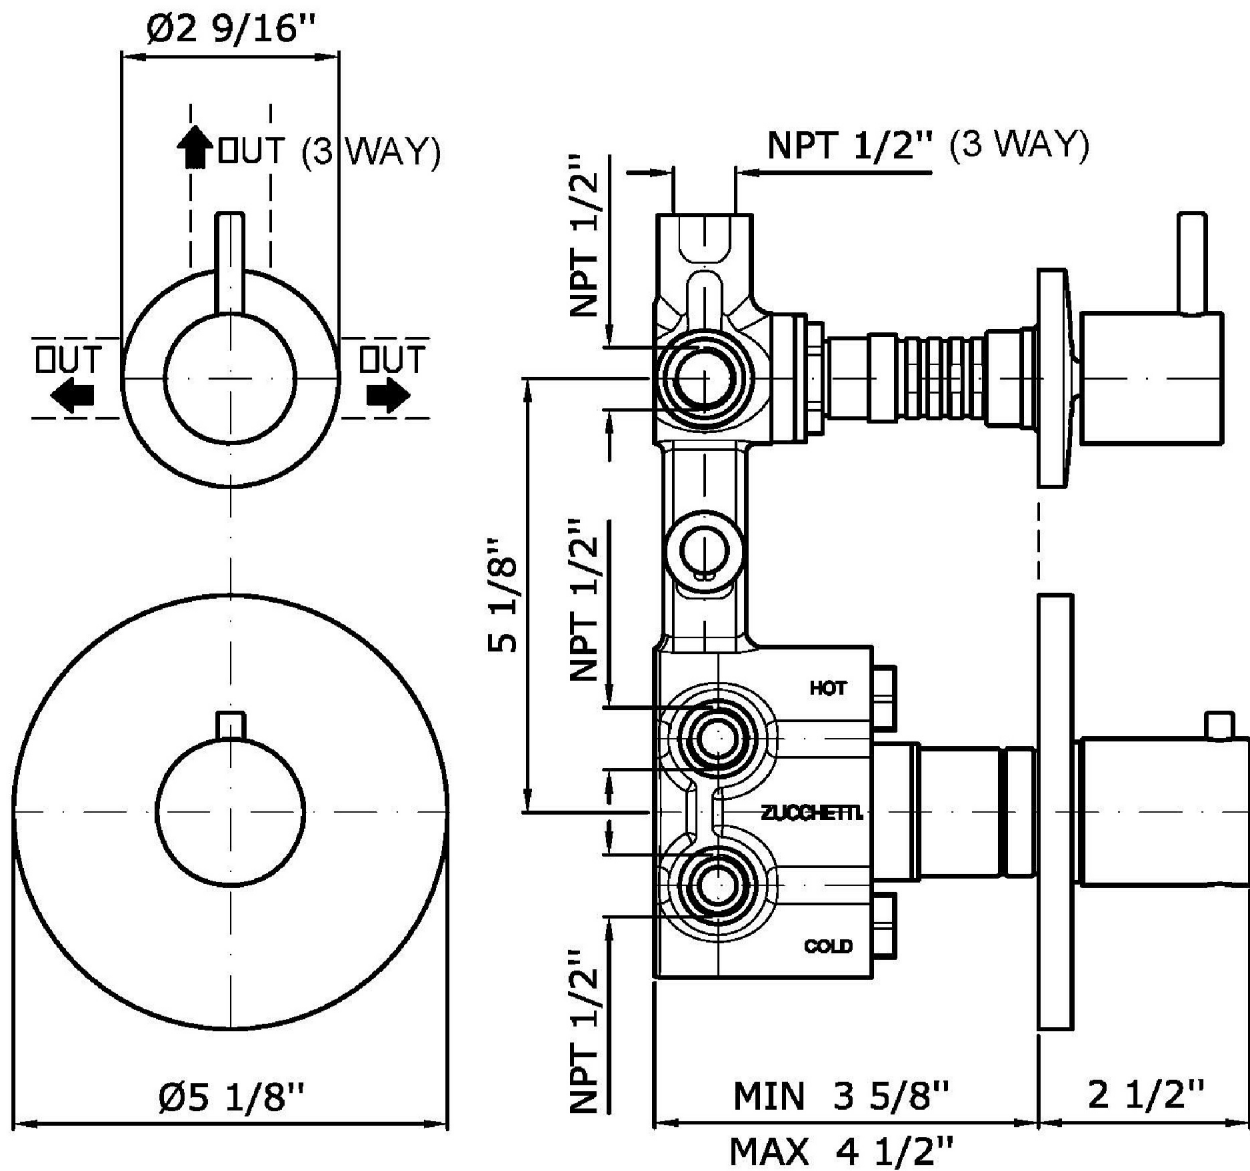

Brand ZUCCHETTI

Class

ISY

ISY

ZP1646.1900 Overall Drawing