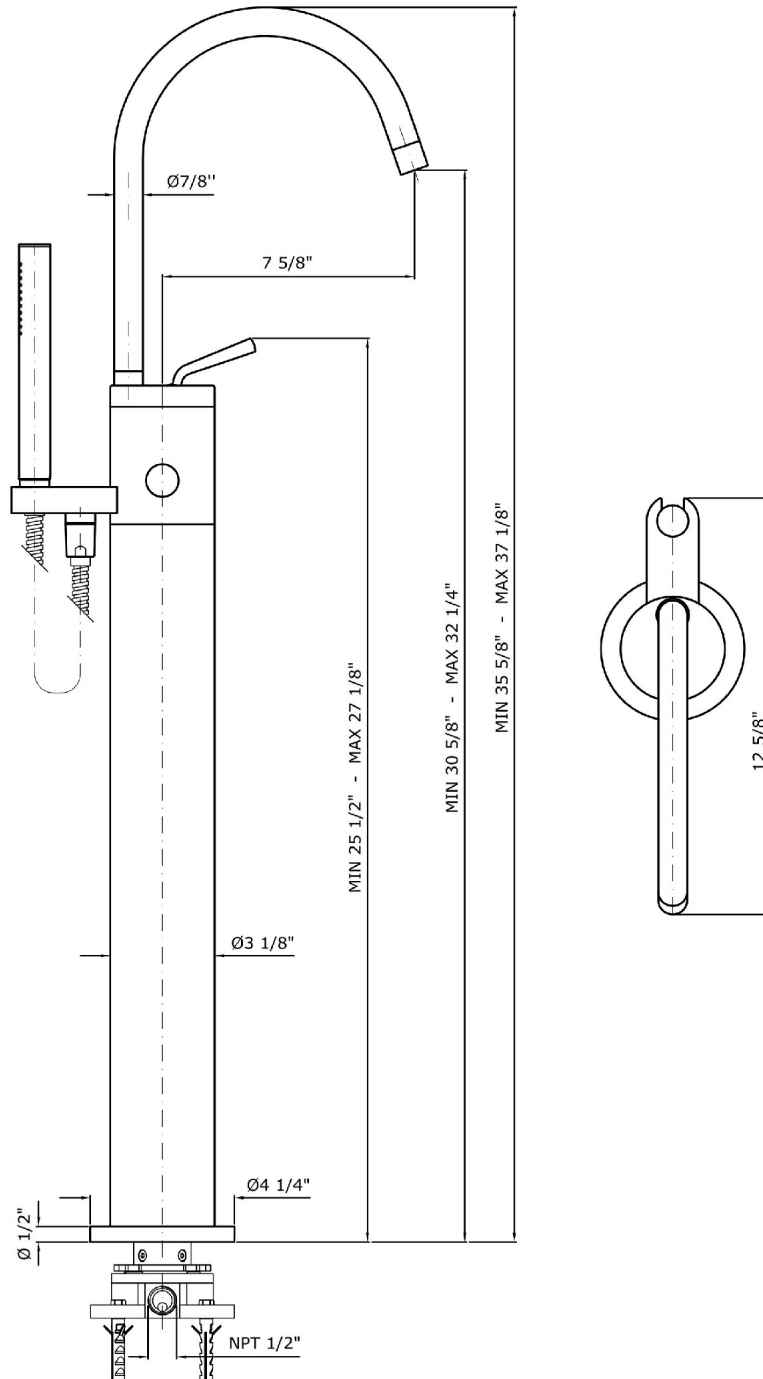

Brand ZUCCHETTI

Class

ISY

ISY

ZP1629

Overall Drawing