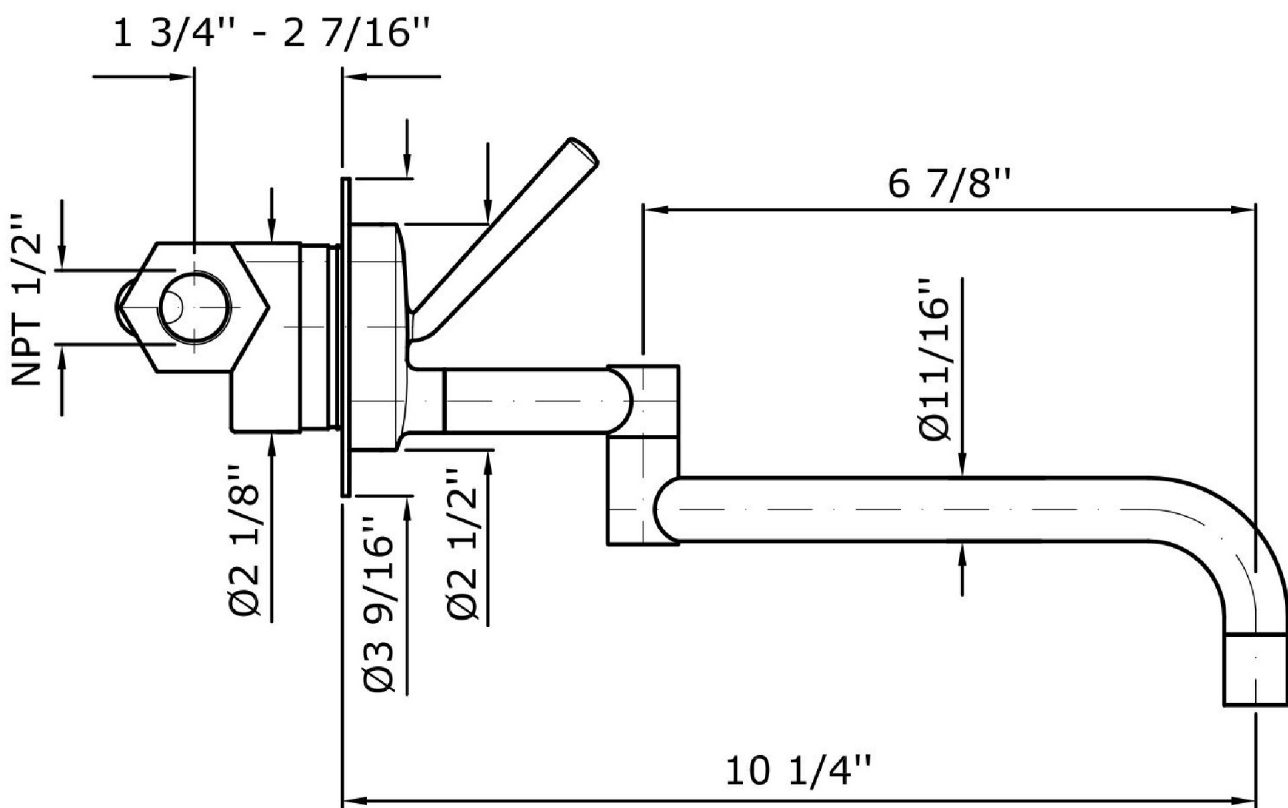

Brand ZUCCHETTI

Class

ISY

KITCHEN

ZP1620.1900 Overall Drawing