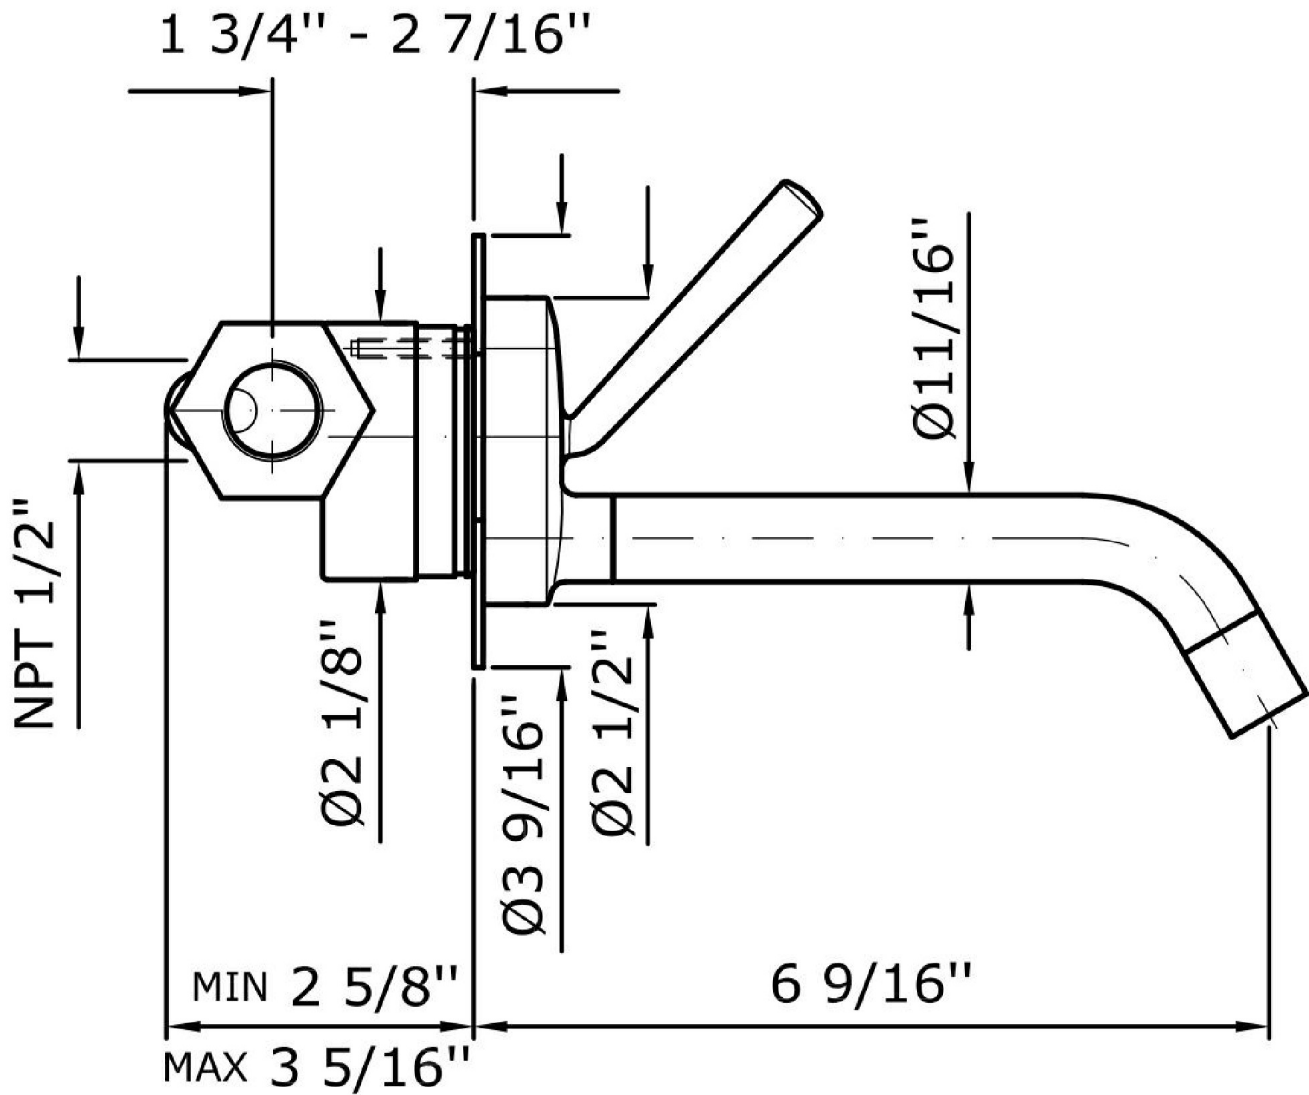

Brand ZUCCHETTI

Class

ISY

ISY

ZP1616.190E Overall Drawing