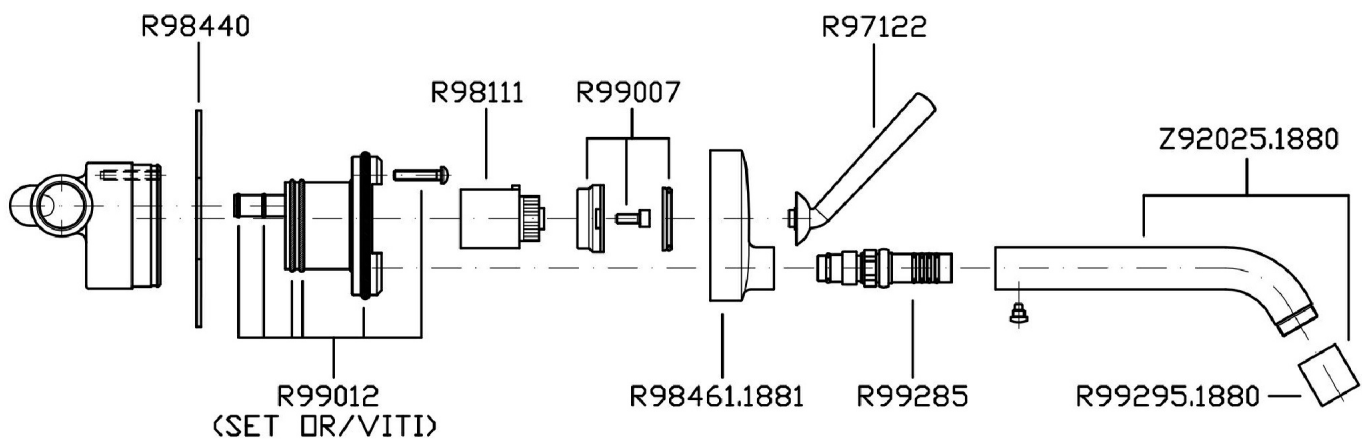

Brand ZUCCHETTI

Class

ISY

ISY

ZP1616.190E Exploded