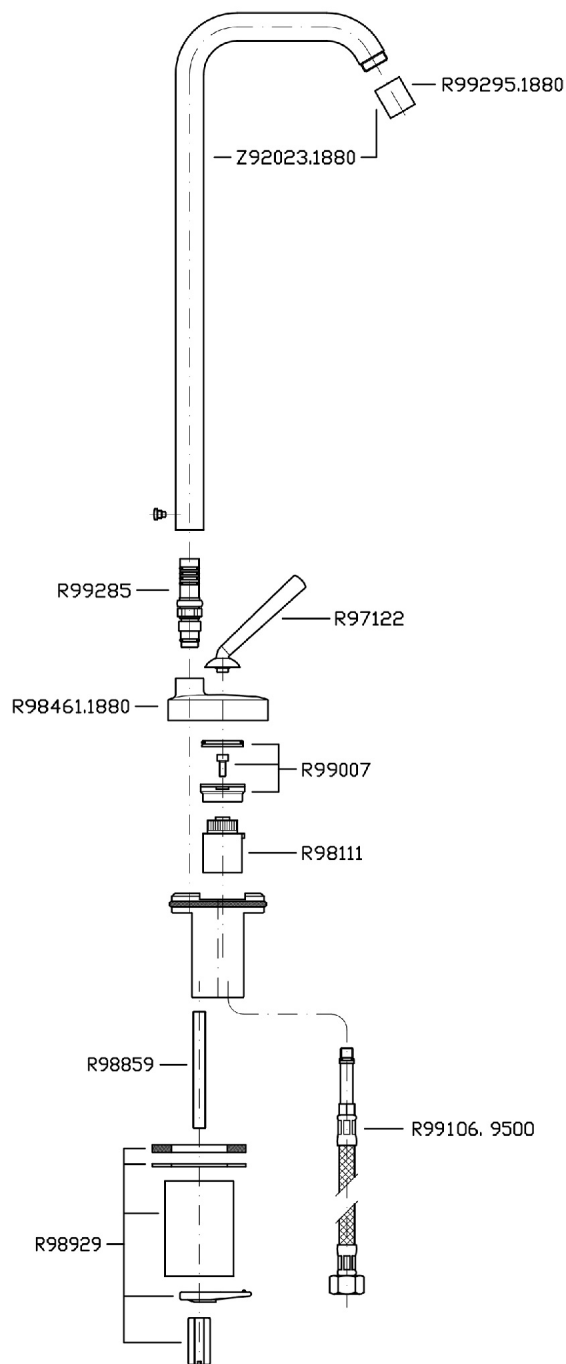

## ISY

ZP1196.195E

Single lever basin mixer.

Single lever basin mixer, swivel spout with aerator, flexible hoses.  
Spout projection 5".  
Water flow restricted to 1,2 GPM

## ISY

ZP1196.195E Disegno Complessivo / Overall Drawing

## ISY

ZP1196.195E Esplosi / Exploded

Marchio / Brand ZUCCHETTI

Classe / Class

ISY

## ISY

ZP1196.195E Pesì e Misure / Weights and Sizes

Peso ( Kg ) Weight ( lb )	1,71 ( Kg )	3,769866 ( lb )
Volume ( dc3 ) - ( in3 )	7,43 ( dc3 )	0,000453 ( in3 )
h ( mm ) - ( in )	90 ( mm )	3,543309 ( in )
L1 ( mm ) - ( in )	250 ( mm )	9,842525 ( in )
L2 ( mm ) - ( in )	330 ( mm )	12,992133 ( in )