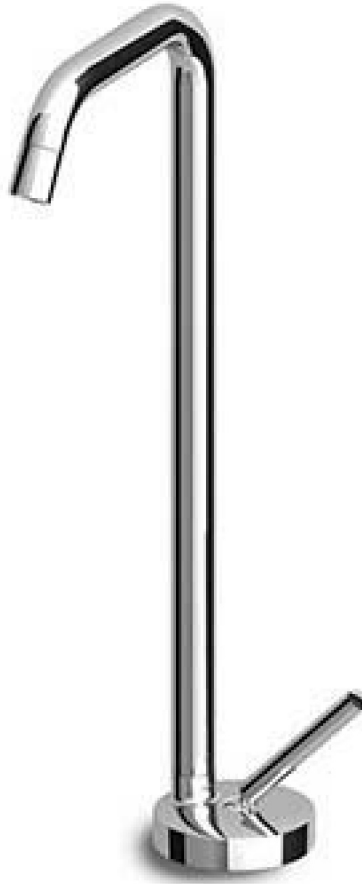

## ISY

ZP1196.195E

Single lever basin mixer.

Single lever basin mixer, swivel spout with aerator, flexible hoses.  
Spout projection 5".  
Water flow restricted to 1,2 GPM

## Finiture / Finishes

Chrome

Brushed Nickel

C3

Embossed Matt White

W1

Embossed Matt Black

N1

## ISY

ZP1196.195E Esplosi / Exploded

Marchio / Brand ZUCCHETTI

Classe / Class

ISY

## ISY

ZP1196.195E Pesì e Misure / Weights and Sizes

Peso ( Kg ) Weight ( lb )	1,71 ( Kg )	3,769866 ( lb )
Volume ( dc3 ) - ( in3 )	7,43 ( dc3 )	0,000453 ( in3 )
h ( mm ) - ( in )	90 ( mm )	3,543309 ( in )
L1 ( mm ) - ( in )	250 ( mm )	9,842525 ( in )
L2 ( mm ) - ( in )	330 ( mm )	12,992133 ( in )