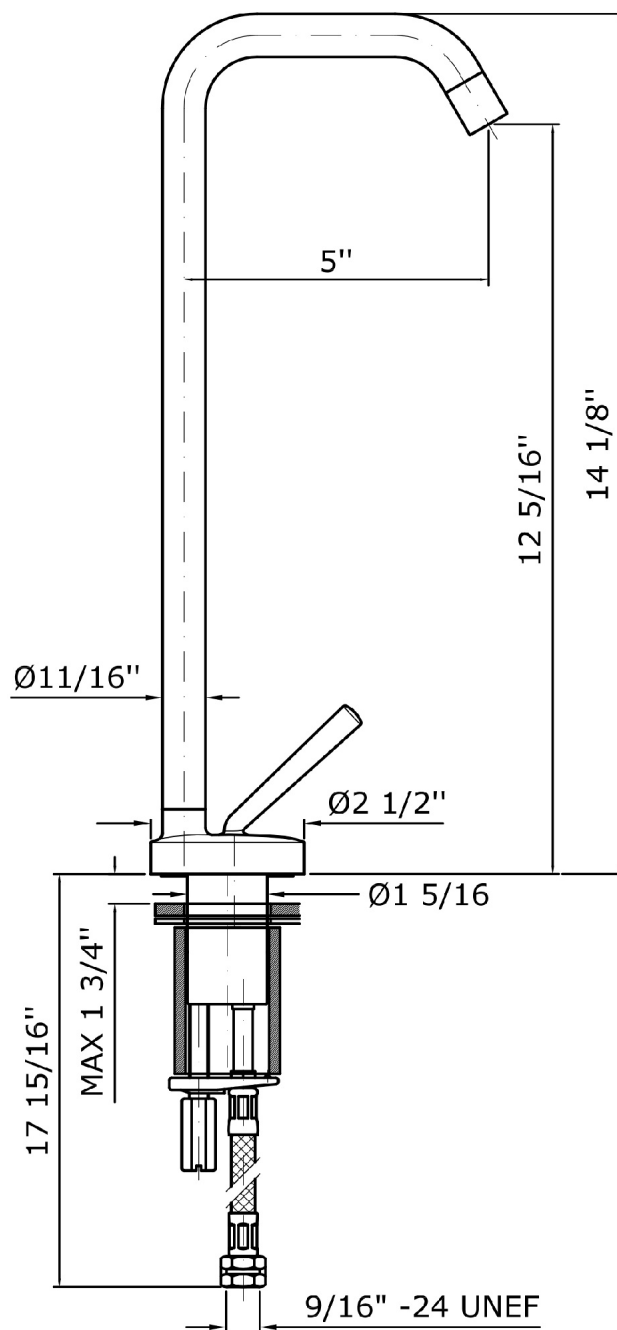

## ISY

ZP1196.195E

Single lever basin mixer.

Single lever basin mixer, swivel spout with aerator, flexible hoses.  
Spout projection 5".  
Water flow restricted to 1,2 GPM

## ISY

ZP1196.195E Disegno Complessivo / Overall Drawing

## ISY

ZP1196.195E Pesì e Misure / Weights and Sizes

Peso ( Kg ) Weight ( lb )	1,71 ( Kg )	3,769866 ( lb )
Volume ( dc3 ) - ( in3 )	7,43 ( dc3 )	0,000453 ( in3 )
h ( mm ) - ( in )	90 ( mm )	3,543309 ( in )
L1 ( mm ) - ( in )	250 ( mm )	9,842525 ( in )
L2 ( mm ) - ( in )	330 ( mm )	12,992133 ( in )