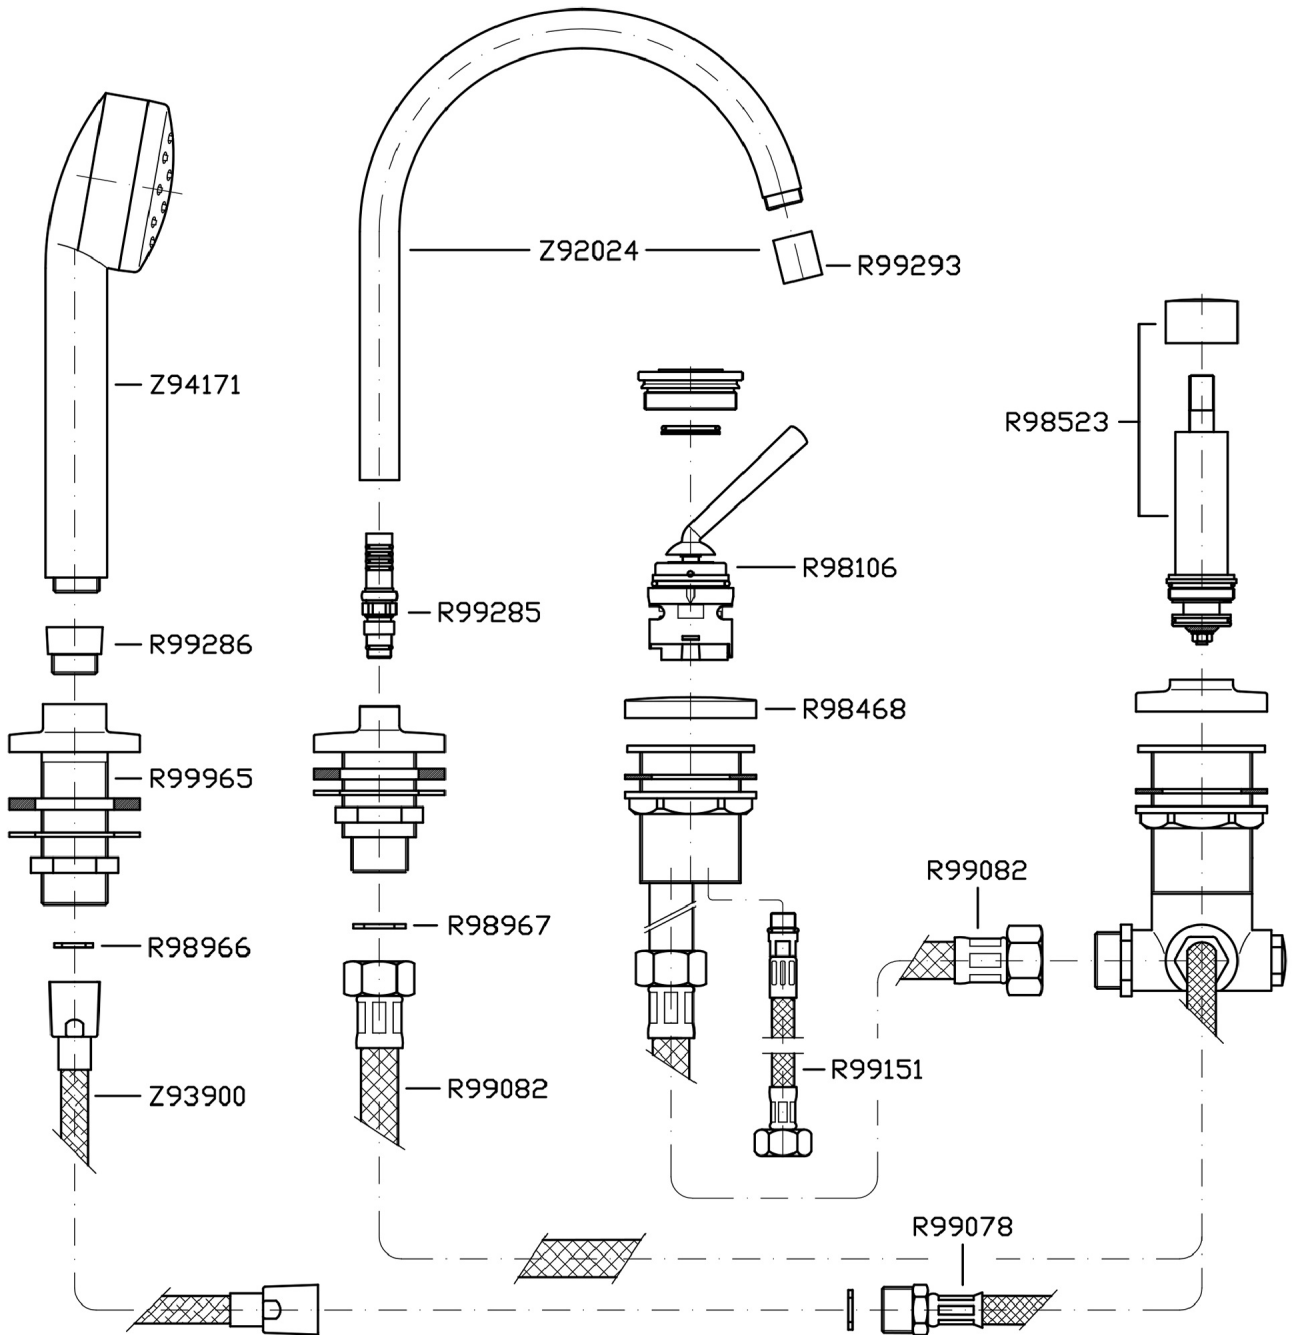

ISY

ZP1157.1950 4 hole bath tub single lever mixer.

4 hole bath tub single lever mixer, swivel spout, pull out shower Z94171, 59" flexible hose.
Spout projection 7 7/16".
Water flow restricted to 2,4 GPM (handshower).

ISY

ZP1157.1950 Disegno Complessivo / Overall Drawing

ISY

ZP1157.1950 Esplosi / Exploded

ISY

ZP1157.1950 Certificazioni / Certifications

USA

IAPMO

ISY

ZP1157.1950 Pesì e Misure / Weights and Sizes

Peso (Kg) Weight (lb)	5,07 (Kg)	11,177322 (lb)
Volume (dc3) - (in3)	13,34 (dc3)	0,000814 (in3)
h (mm) - (in)	90 (mm)	3,543309 (in)
L1 (mm) - (in)	285 (mm)	11,2204785 (in)
L2 (mm) - (in)	520 (mm)	20,472452 (in)