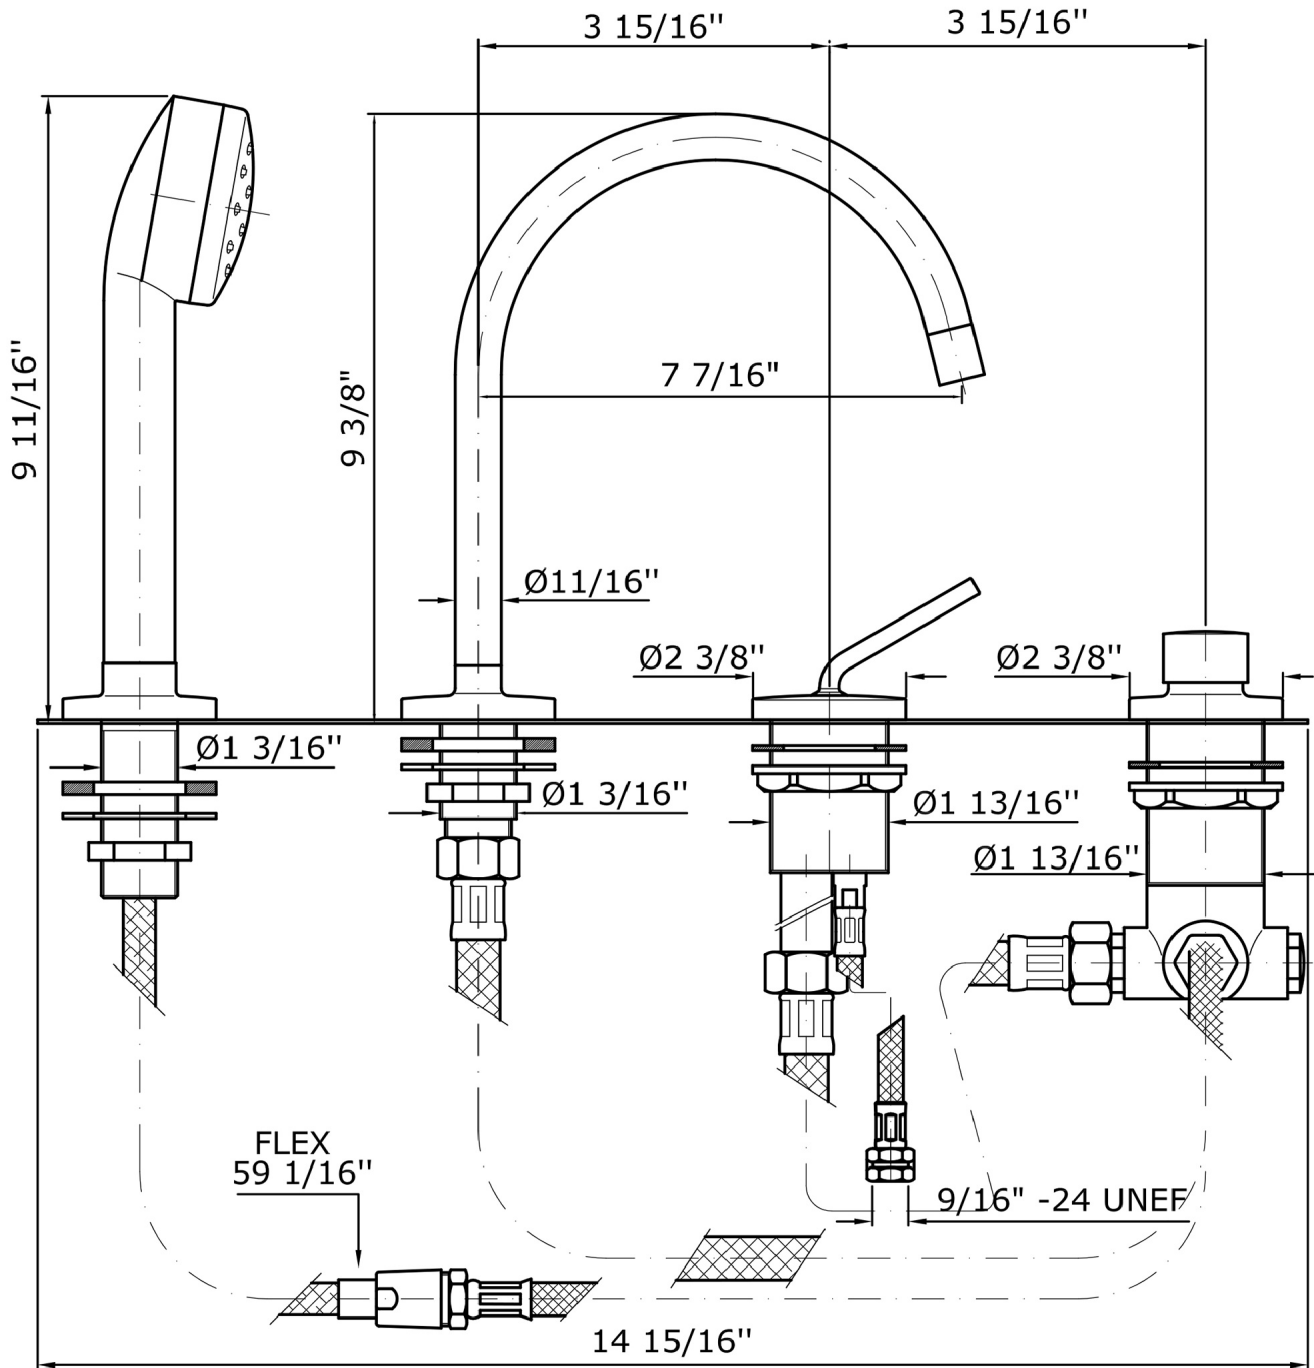

ISY

ZP1157.1950 Disegno Complessivo / Overall Drawing