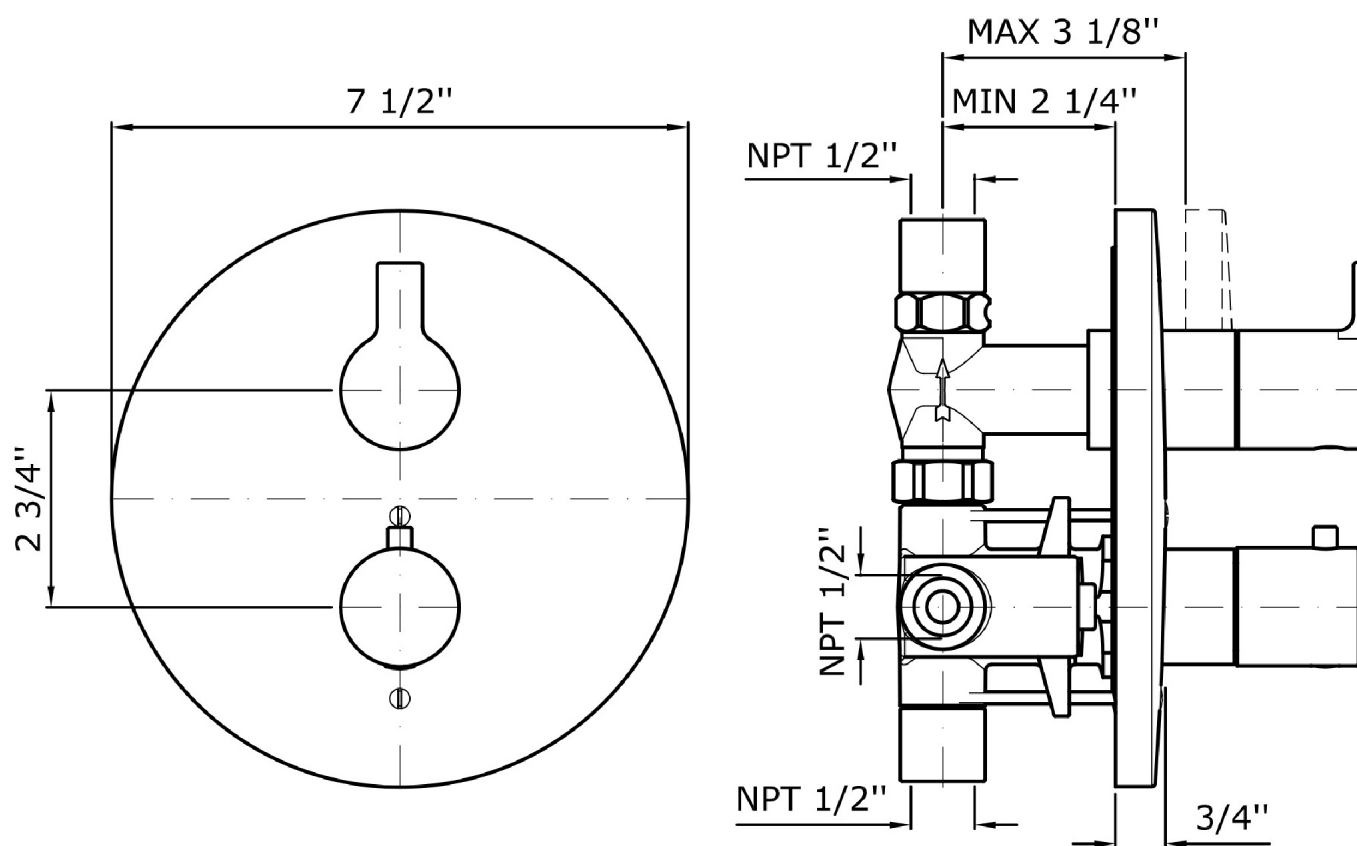

ON

ZON645.1900 Disegno Complessivo / Overall Drawing