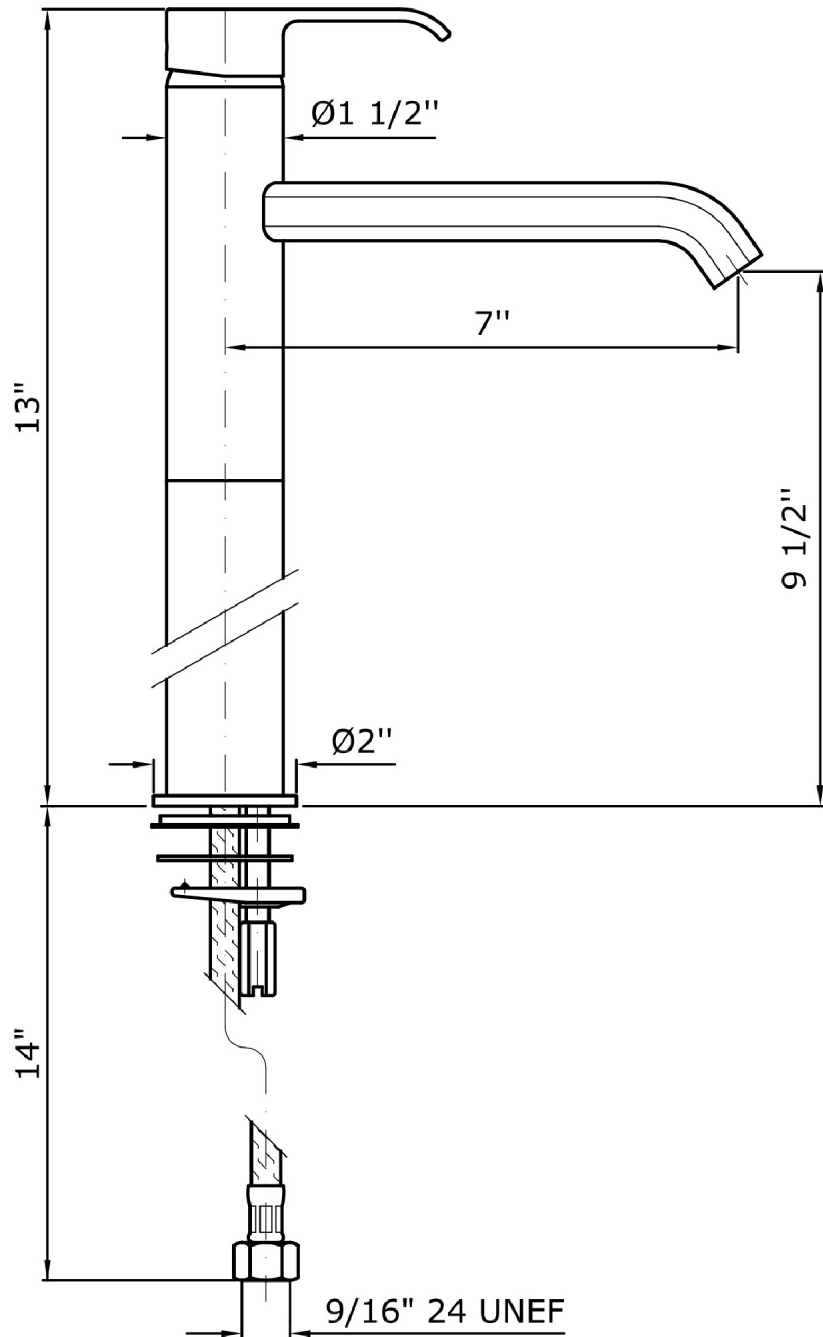

ON

ZON597.195E Single lever basin mixer with extended spout.

Single lever basin mixer with extended spout, aerator, flexible tails, without pop-up waste. Spout projection 7". Water flow restriction

Finiture / Finishes

Chrome

Brushed Nickel

C3

Polished Nickel

C8

ON

ZON597.195E Disegno Complessivo / Overall Drawing

ON

ZON597.195E Pesì e Misure / Weights and Sizes

Peso (Kg) Weight (lb)	3,07 (Kg)	6,76 (lb)
Volume test (dc3) - (in3)	7,50 (dc3)	457,68 (in3)
h (mm) - (in)	90,00 (mm)	3,54 (in)
L1 (mm) - (in)	250,00 (mm)	9,84 (in)
L2 (mm) - (in)	333,00 (mm)	13,11 (in)