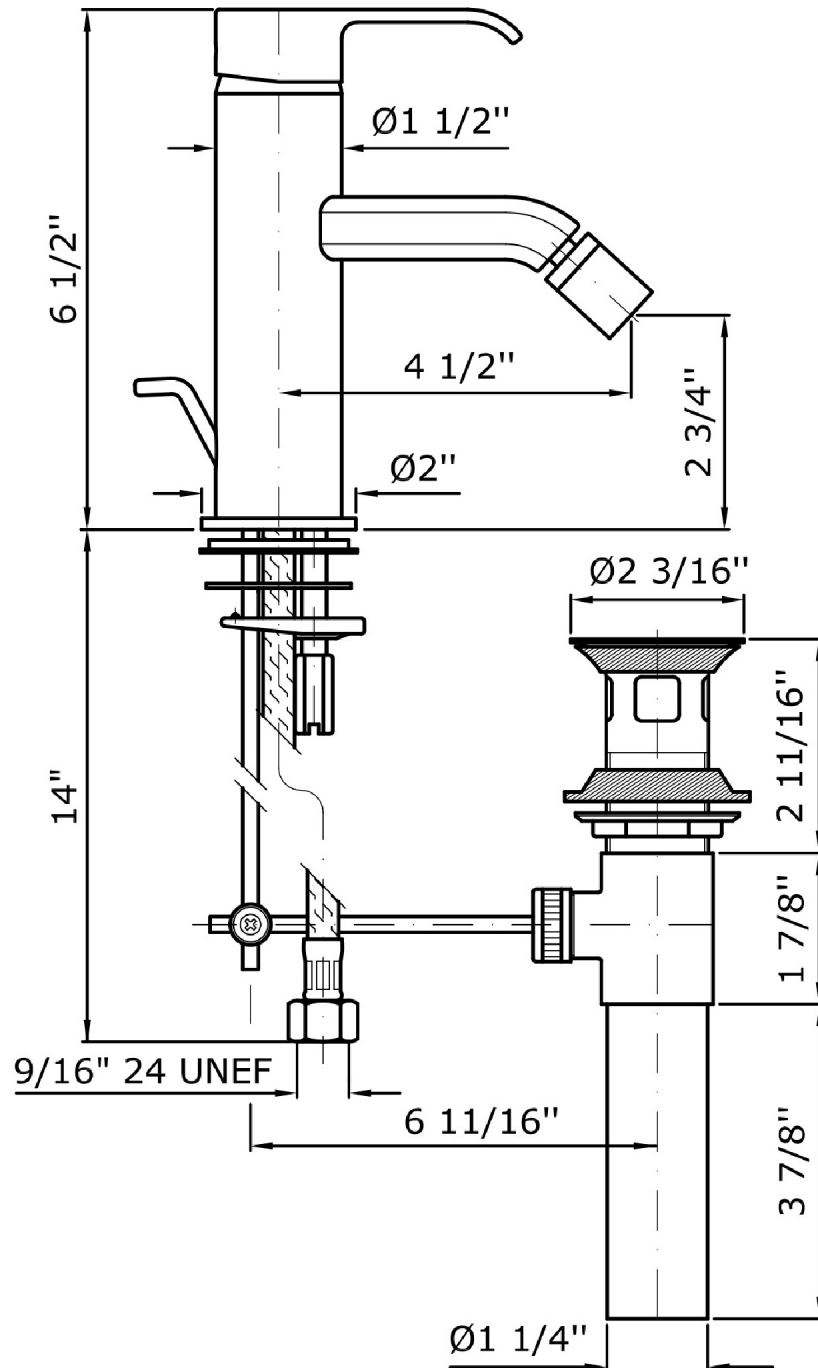

## ON

ZON312.1950

Single lever bidet mixer.

Single lever bidet mixer with aerator. 1 1/4" pop-up waste, flexible tails.

## ON

ZON312.1950 Disegno Complessivo / Overall Drawing

### ZON312.1950 Pesì e Misure / Weights and Sizes

Peso ( Kg ) Weight ( lb )	2,14 ( Kg )	4,72 ( lb )
Volume test ( dc3 ) - ( in3 )	4,05 ( dc3 )	247,15 ( in3 )
h ( mm ) - ( in )	70,00 ( mm )	2,76 ( in )
L1 ( mm ) - ( in )	150,00 ( mm )	5,91 ( in )
L2 ( mm ) - ( in )	385,00 ( mm )	15,16 ( in )