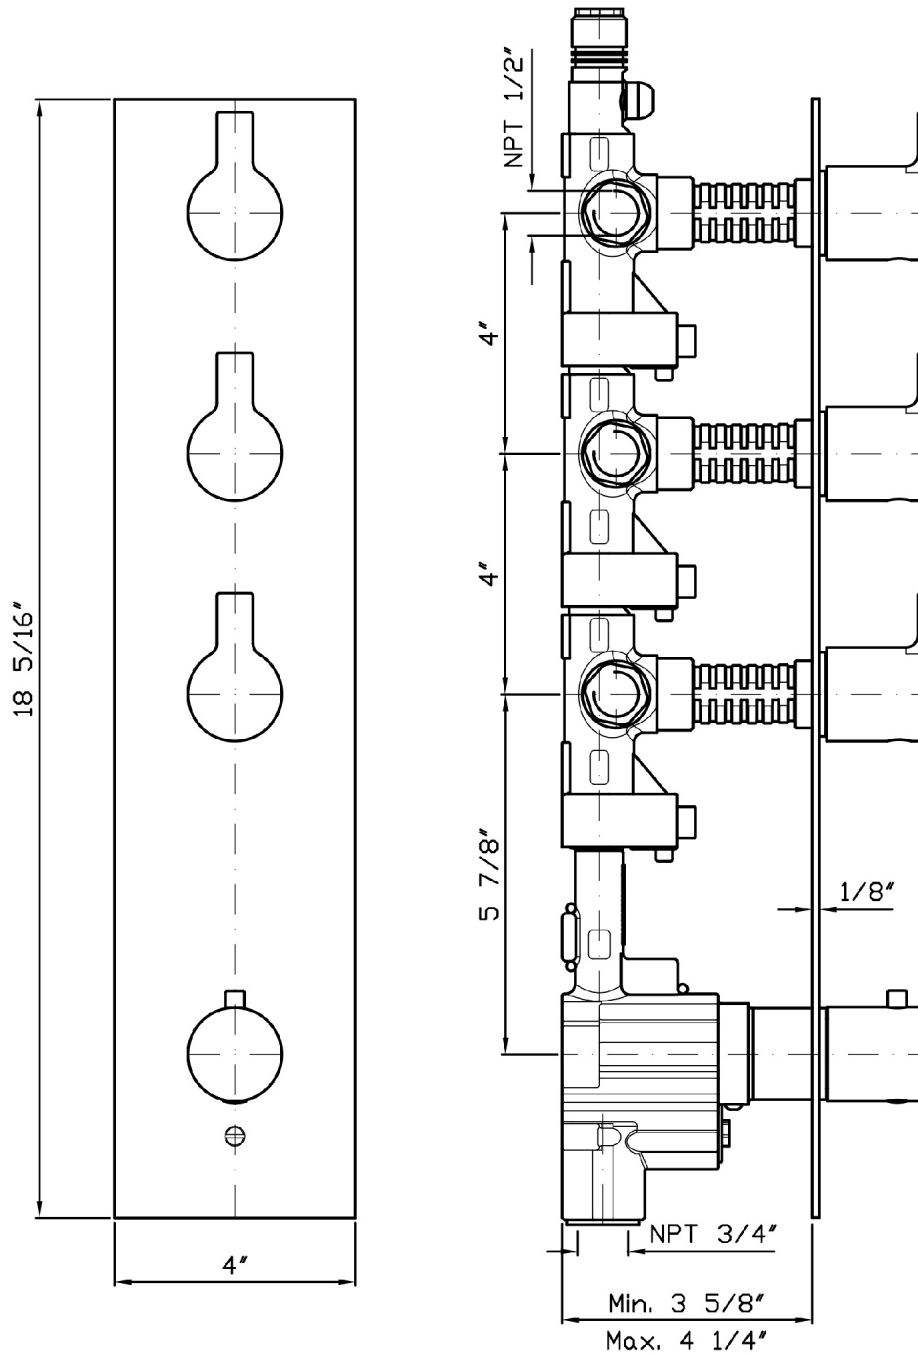

ON

ZON098

Disegno Complessivo / Overall Drawing