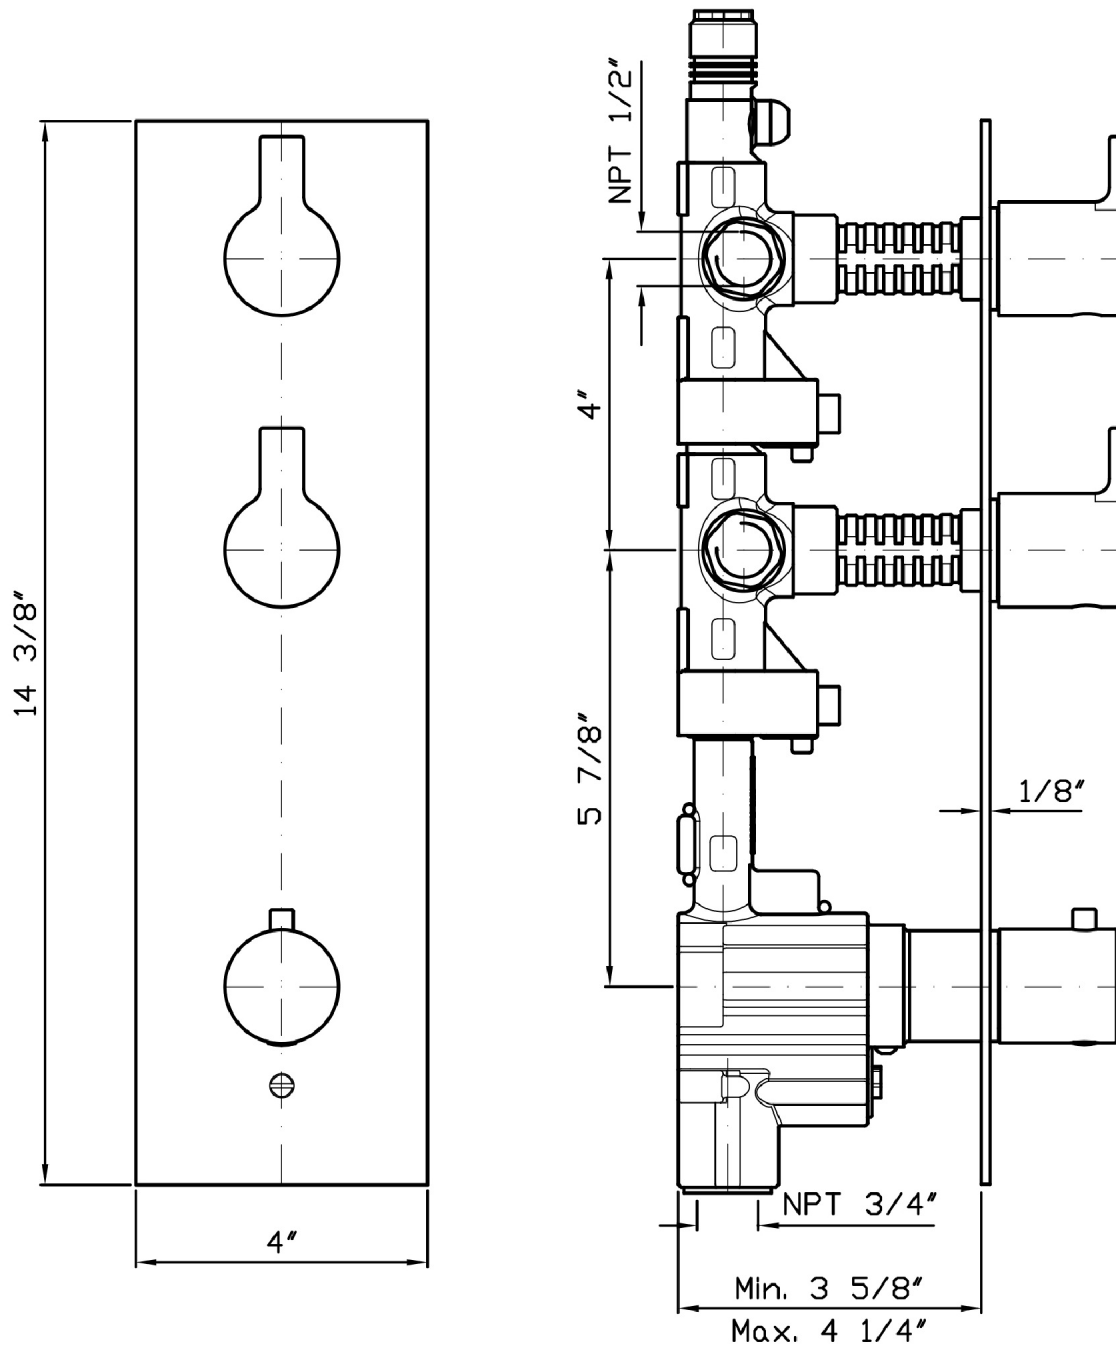

## ON

ZON091

Disegno Complessivo / Overall Drawing

## ON

**ZON091****Pesi e Misure / Weights and Sizes**

Peso ( Kg ) Weight ( lb )	2,20 ( Kg )	4,85 ( lb )
Volume test ( dc3 ) - ( in3 )	5,68 ( dc3 )	346,61 ( in3 )
h ( mm ) - ( in )	75,00 ( mm )	2,95 ( in )
L1 ( mm ) - ( in )	180,00 ( mm )	7,09 ( in )
L2 ( mm ) - ( in )	420,00 ( mm )	16,54 ( in )