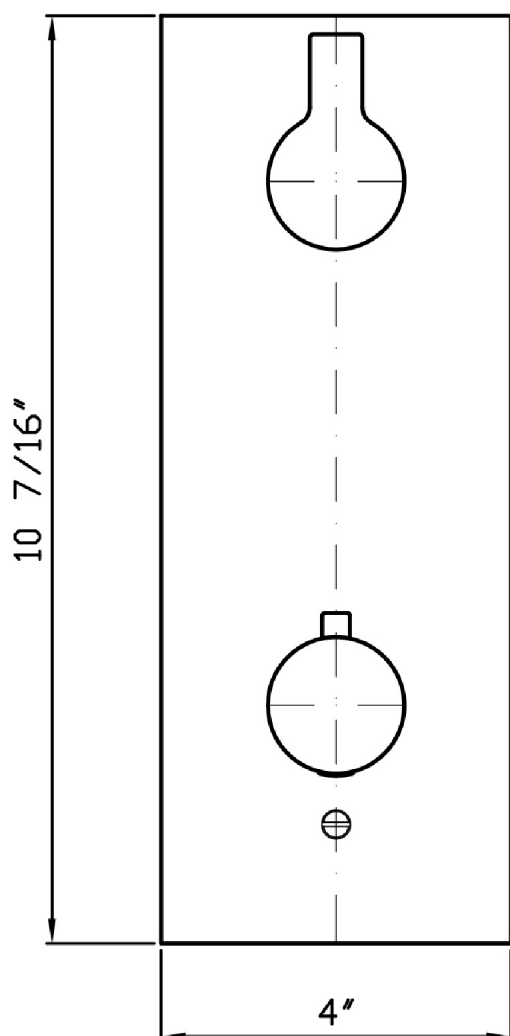

ON

ZON077

Disegno Complessivo / Overall Drawing