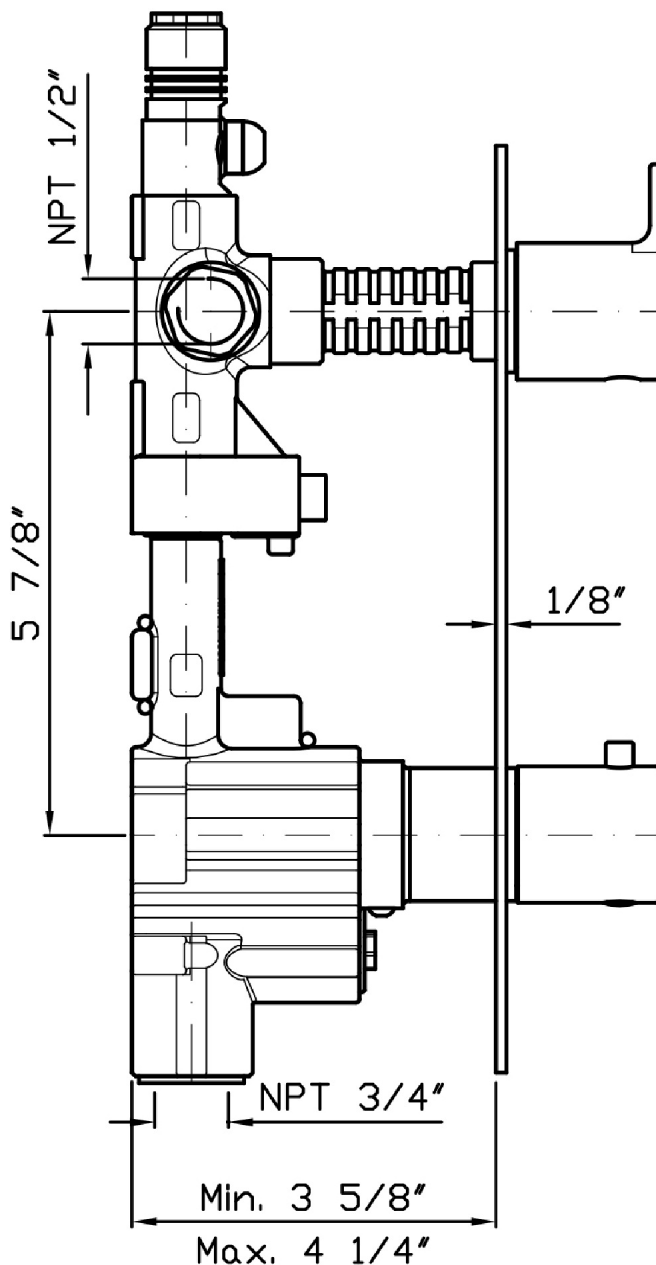

ON

ZON077

Built-in thermostatic shower mixer with volume control.

3/4" built-in thermostatic shower mixer with volume control. 8 GPM @ 43,5 PSI

R99630.1900

Rough-in

Finiture / Finishes

Chrome

Brushed Nickel

C3

Polished Nickel

C8

ON

ZON077

Disegno Complessivo / Overall Drawing

ON

ZON077**Pesi e Misure / Weights and Sizes**

Peso (Kg) Weight (lb)	1,50 (Kg)	3,31 (lb)
Volume test (dc3) - (in3)	5,68 (dc3)	346,61 (in3)
h (mm) - (in)	75,00 (mm)	2,95 (in)
L1 (mm) - (in)	180,00 (mm)	7,09 (in)
L2 (mm) - (in)	420,00 (mm)	16,54 (in)