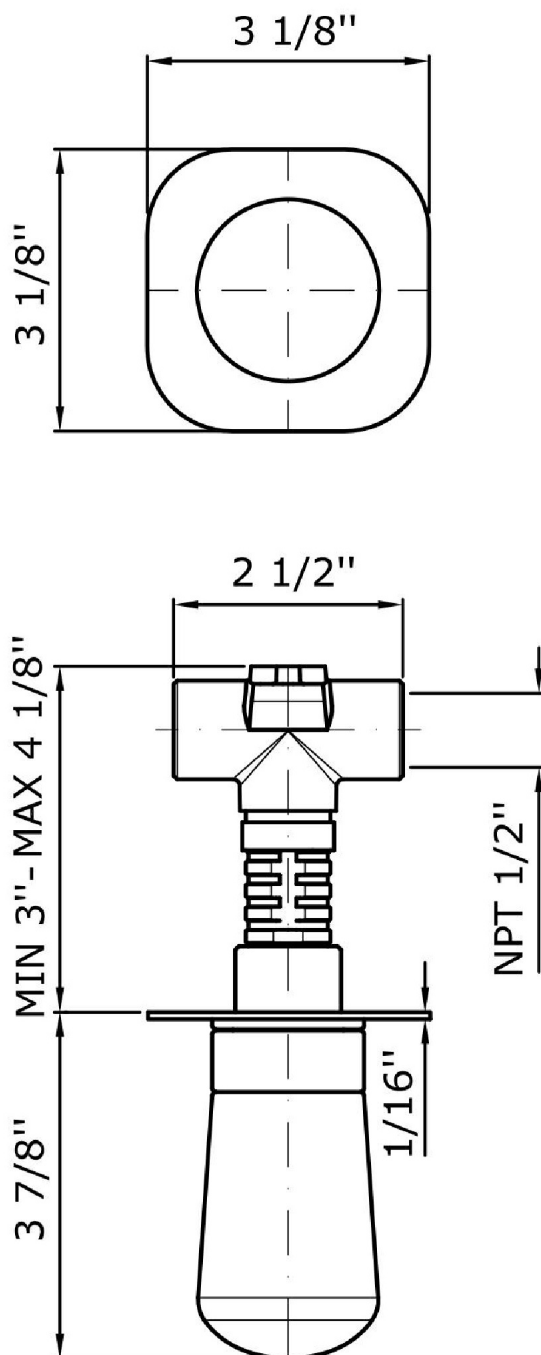

Brand ZUCCHETTI

Class

NUDE

NUDE

ZNU729.1900 Valve.

Wall valve 1/2".

R99779.1900

Rough-in

NUDE

NUDE

ZNU729.1900 Overall Drawing

Brand ZUCCHETTI

Class

NUDE

NUDE

ZNU729.1900 Weights and Sizes

Weight (lb)	1,7 (Kg)	3,74782 (lb)
Volume (dc3) - (in3)	11 (dc3)	0,000671 (in3)
h (mm) - (in)	90 (mm)	3,543309 (in)
L1 (mm) - (in)	335 (mm)	13,1889835 (in)
L2 (mm) - (in)	365 (mm)	14,3700865 (in)