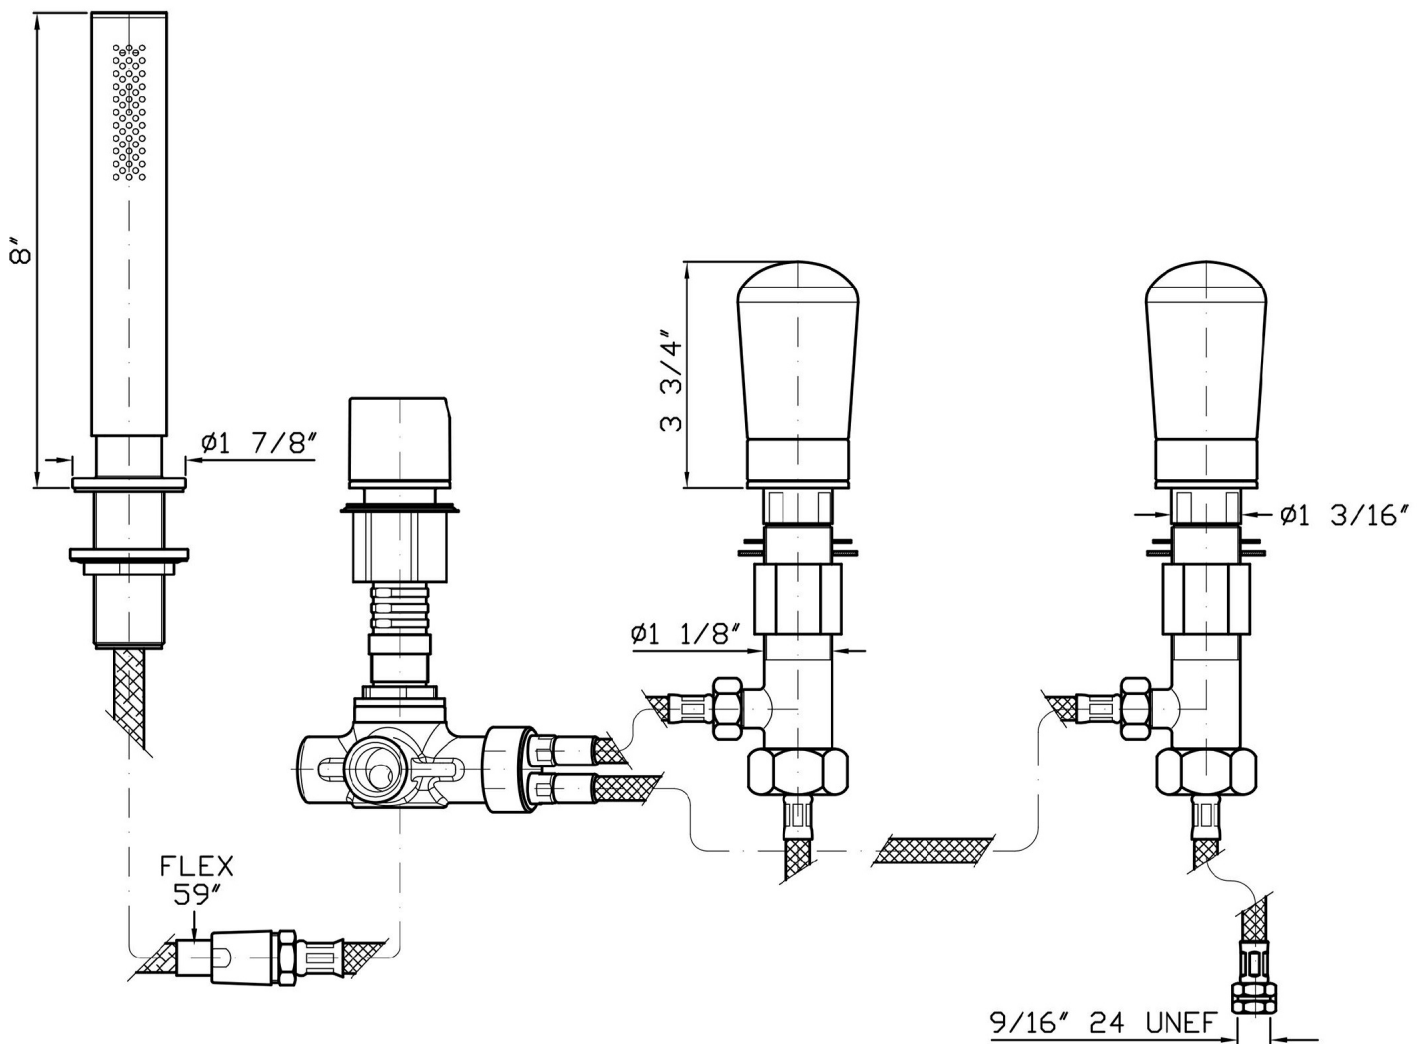

Brand ZUCCHETTI

Class

NUDE

NUDE

ZNU498.1950 4 hole bath-mixer.

4 hole bath-mixer, pull out shower Z94212, 59" flexible hose.
Water flow restricted to 2,4 GPM (handshower).

Finishes

Chrome

ZNU498.1950 Overall Drawing

Brand ZUCCHETTI

Class

NUDE

NUDE

ZNU498.1950 Weights and Sizes

Weight (lb)	4,5 (Kg)	9,9207 (lb)
Volume (dc3) - (in3)	7,425 (dc3)	0,000453 (in3)
h (mm) - (in)	90 (mm)	3,543309 (in)
L1 (mm) - (in)	250 (mm)	9,842525 (in)
L2 (mm) - (in)	330 (mm)	12,992133 (in)