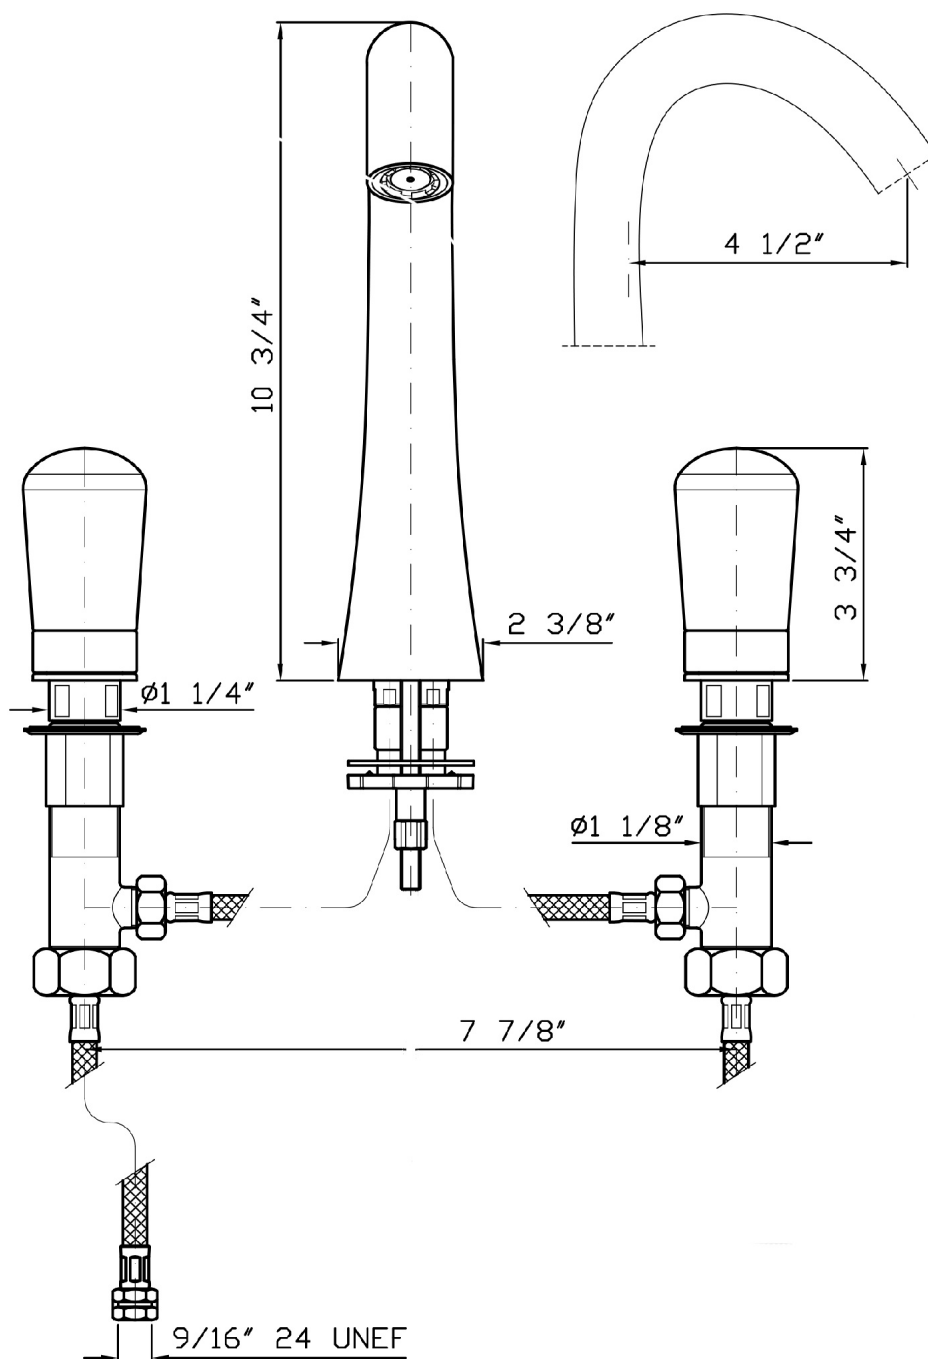

NUDE

ZNU392.195E 3 hole basin mixer.

3 hole basin mixer with aerator, without pop-up waste, flexible hoses.
Spout projection 4 1/2".
Water flow restricted to 1,2 GPM.

Finiture / Finishes

Chrome

Metal Black

C50

PVD Rose Gold

P70

NUDE

ZNU392.195E Disegno Complessivo / Overall Drawing

NUDE

ZNU392.195E Pesì e Misure / Weights and Sizes

Peso (Kg) Weight (lb)	4 (Kg)	8,8184 (lb)
Volume (dc3) - (in3)	11,01 (dc3)	0,000672 (in3)
h (mm) - (in)	90 (mm)	3,543309 (in)
L1 (mm) - (in)	335 (mm)	13,1889835 (in)
L2 (mm) - (in)	365 (mm)	14,3700865 (in)