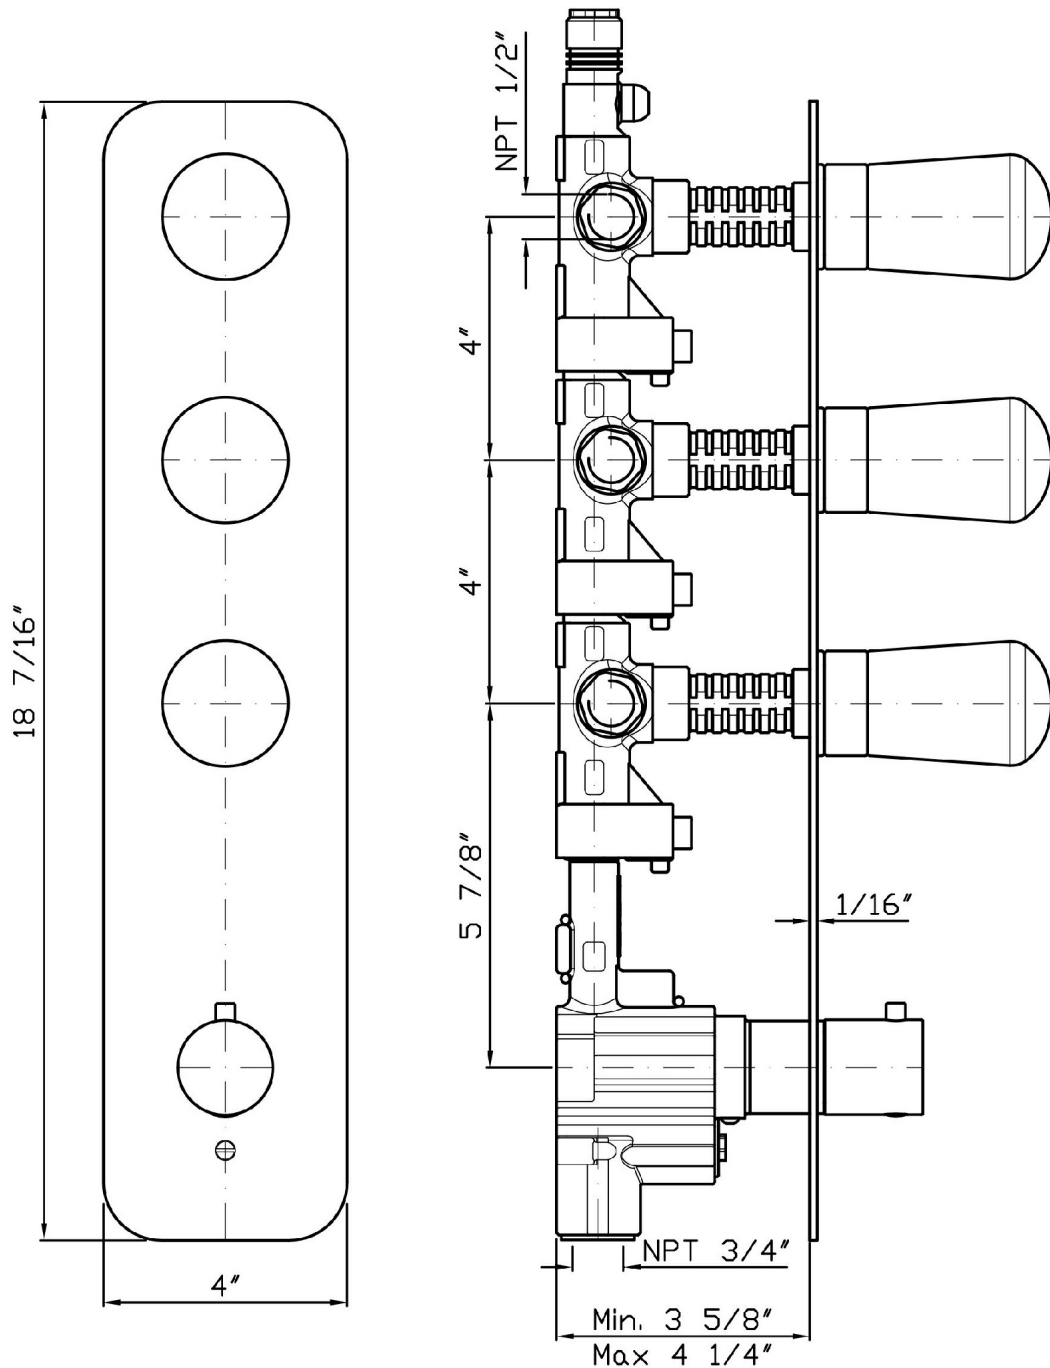

Brand ZUCCHETTI

Class

NUDE

NUDE

ZNU098.1900 Overall Drawing