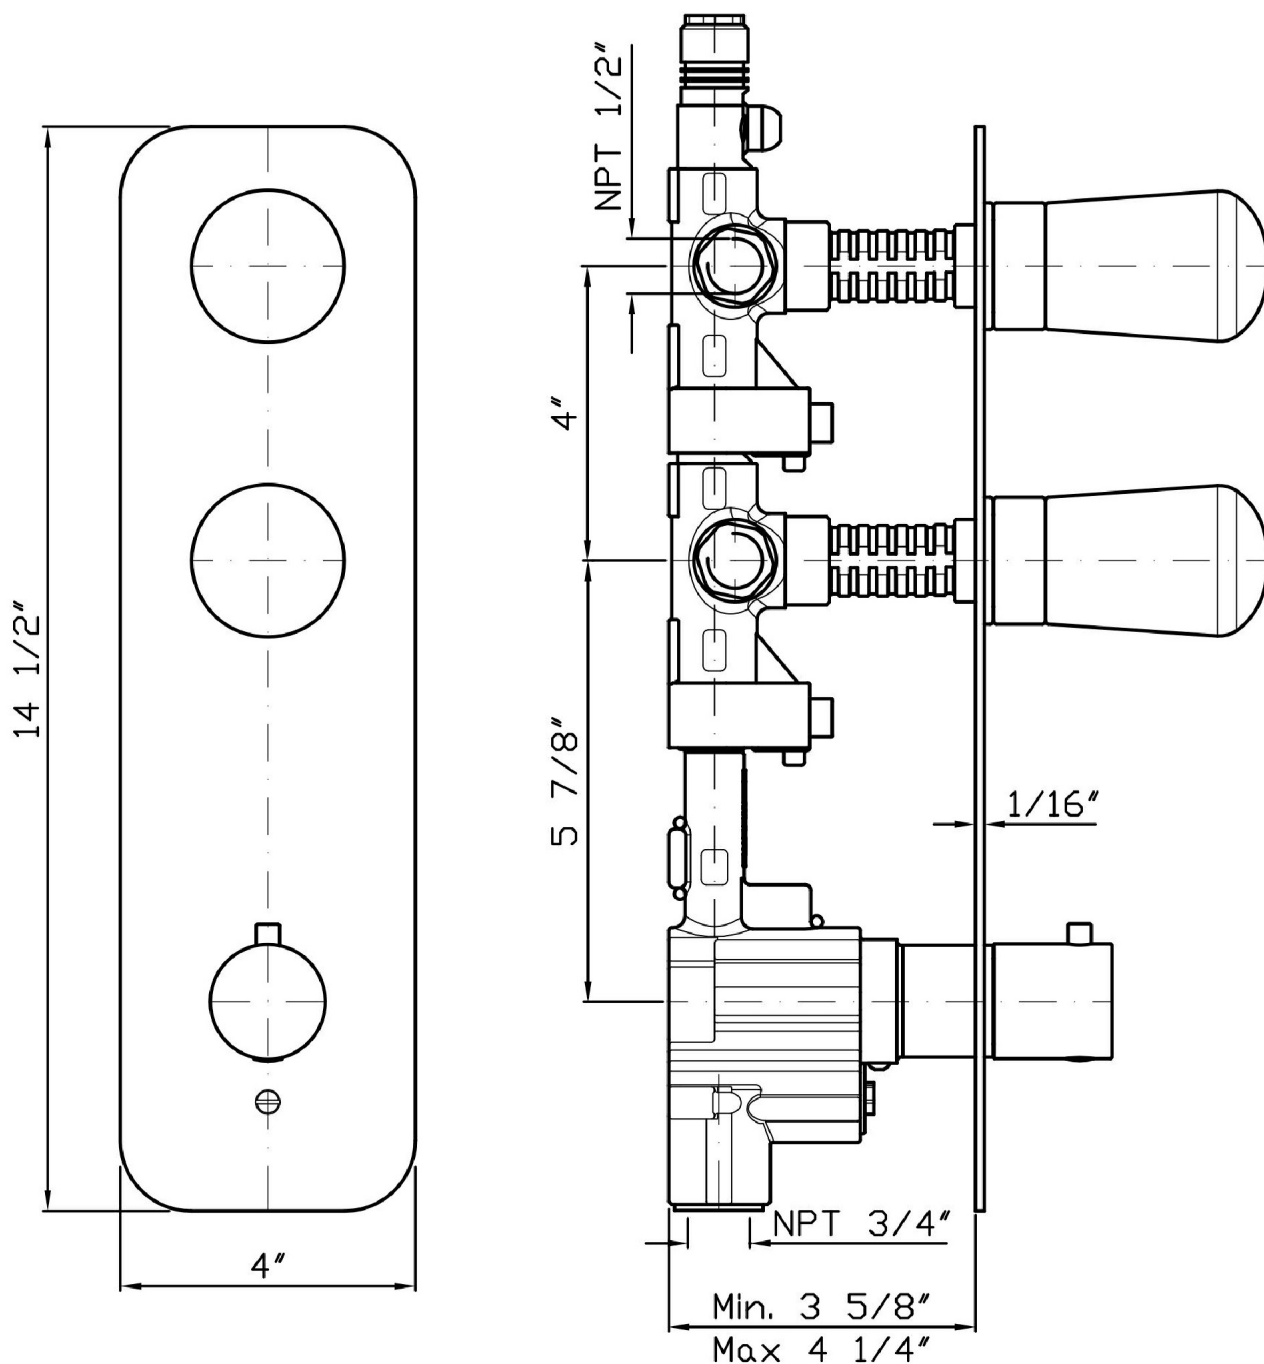

Brand ZUCCHETTI

Class

NUDE

NUDE

ZNU091.1900 Overall Drawing