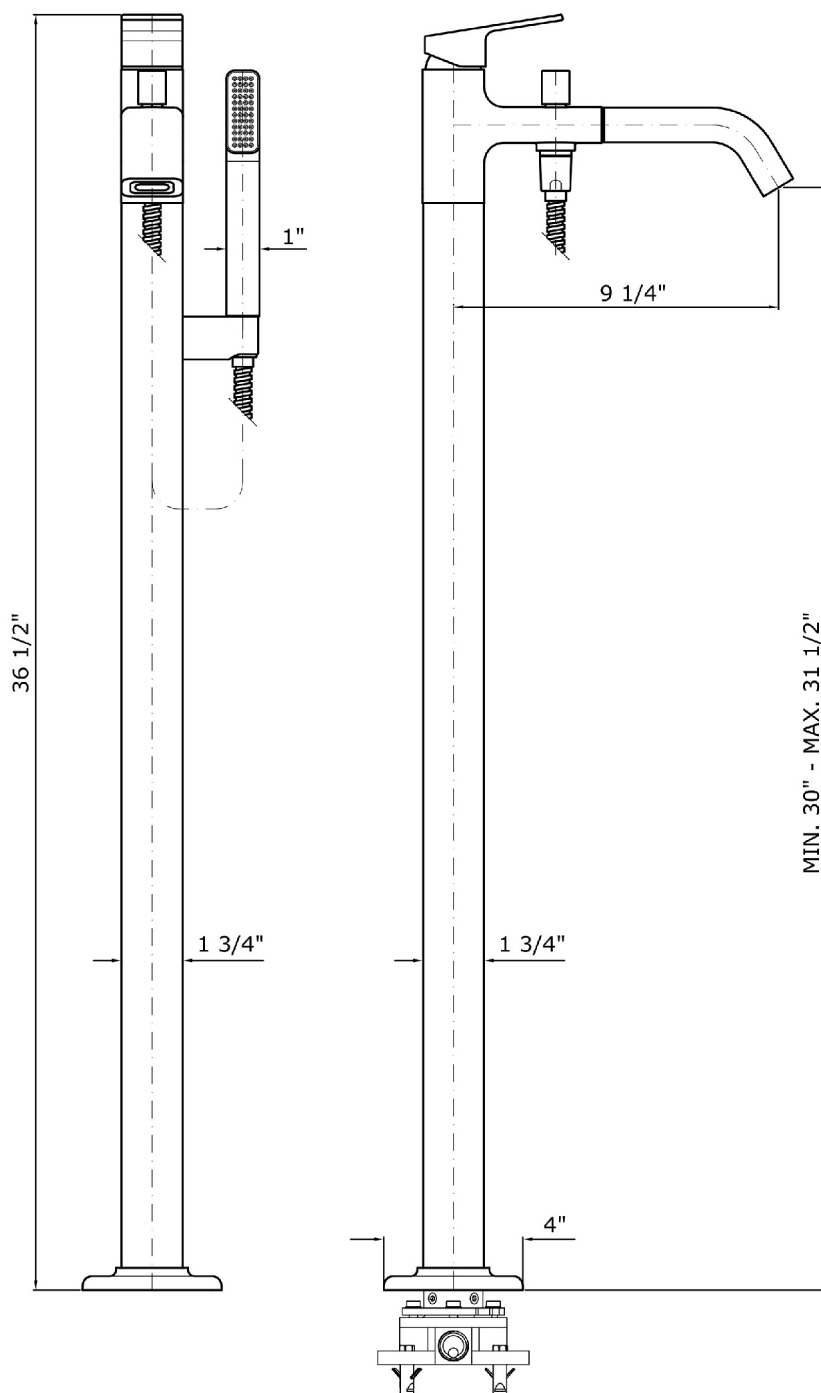

JINGLE

ZIN622.1900

Disegno Complessivo / Overall Drawing