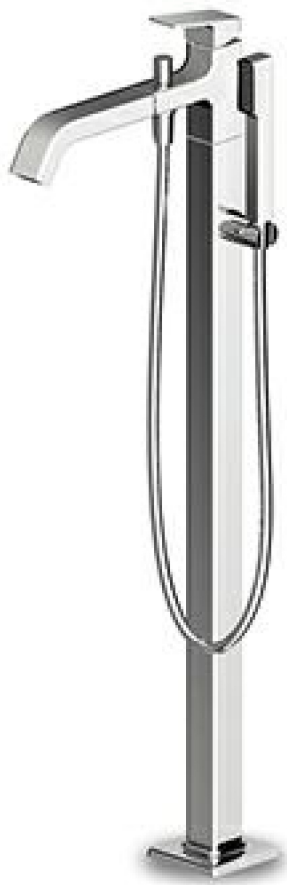

## JINGLE

ZIN622.1900

Free standing single lever bath-shower mixer.

Free standing single lever bath-shower mixer with diverter and shower set. Spout pojection 9 1/4". Water flow restricted to 2,4 G

R99797.1900