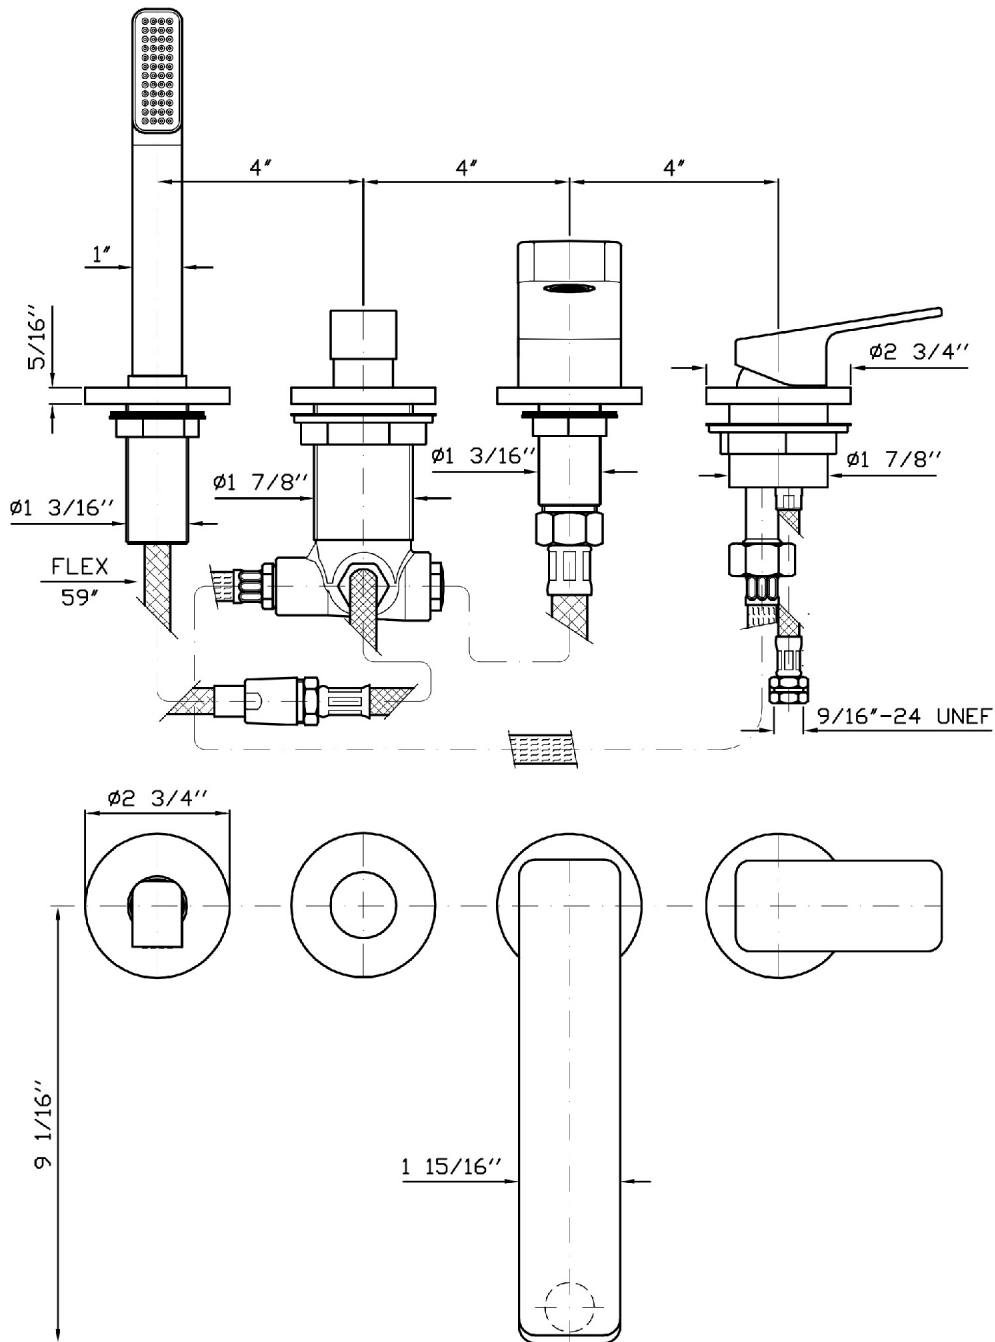

JINGLE

ZIN450.1950 Disegno Complessivo / Overall Drawing