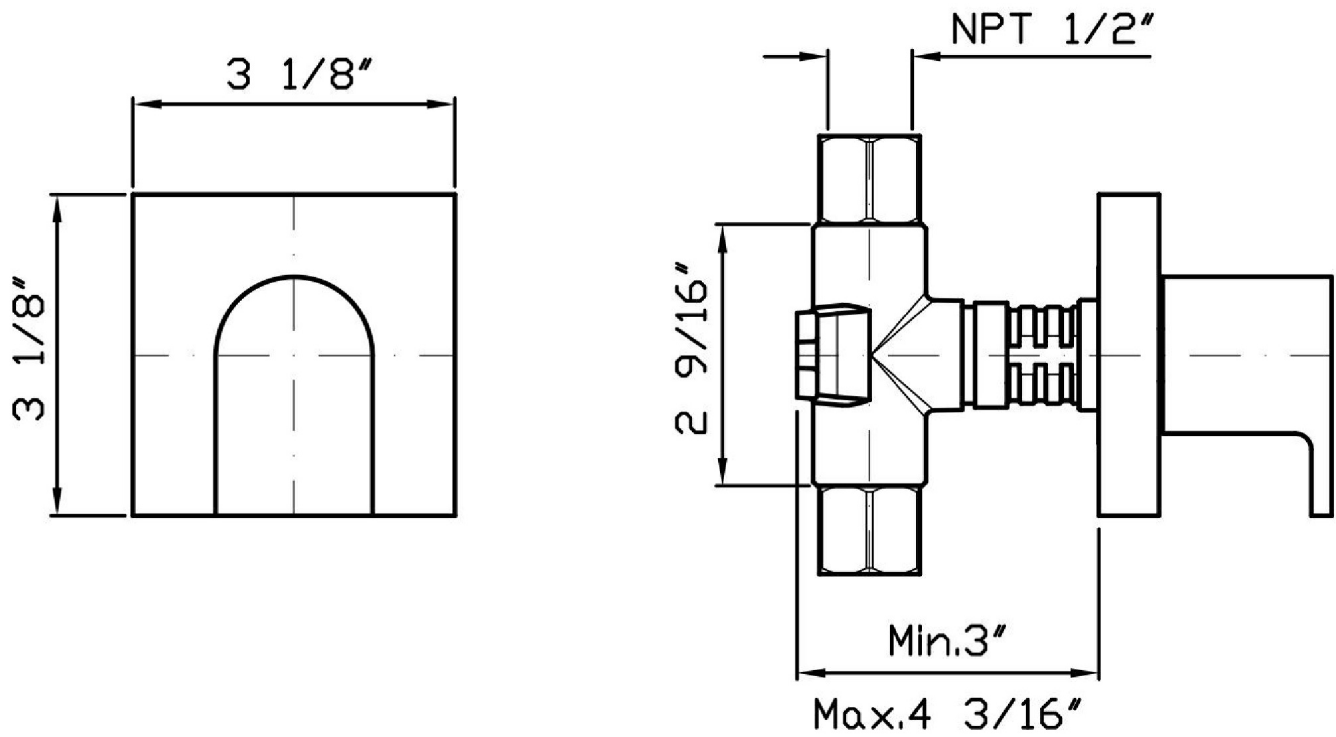

Brand ZUCCHETTI

Class

HIM

HIM

ZHI729

Overall Drawing