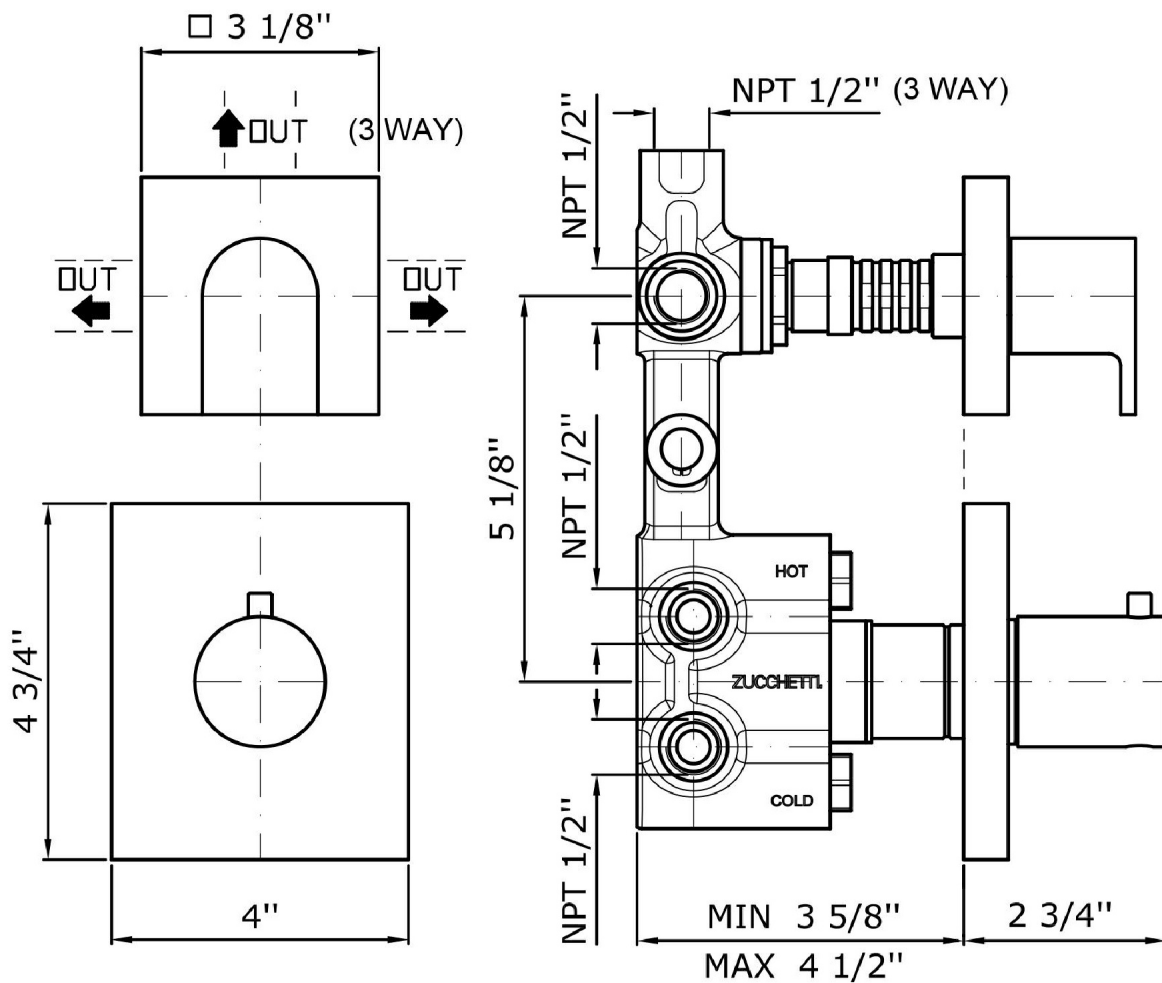

Brand ZUCCHETTI

Class

HIM

HIM

ZHI646.1900 Overall Drawing