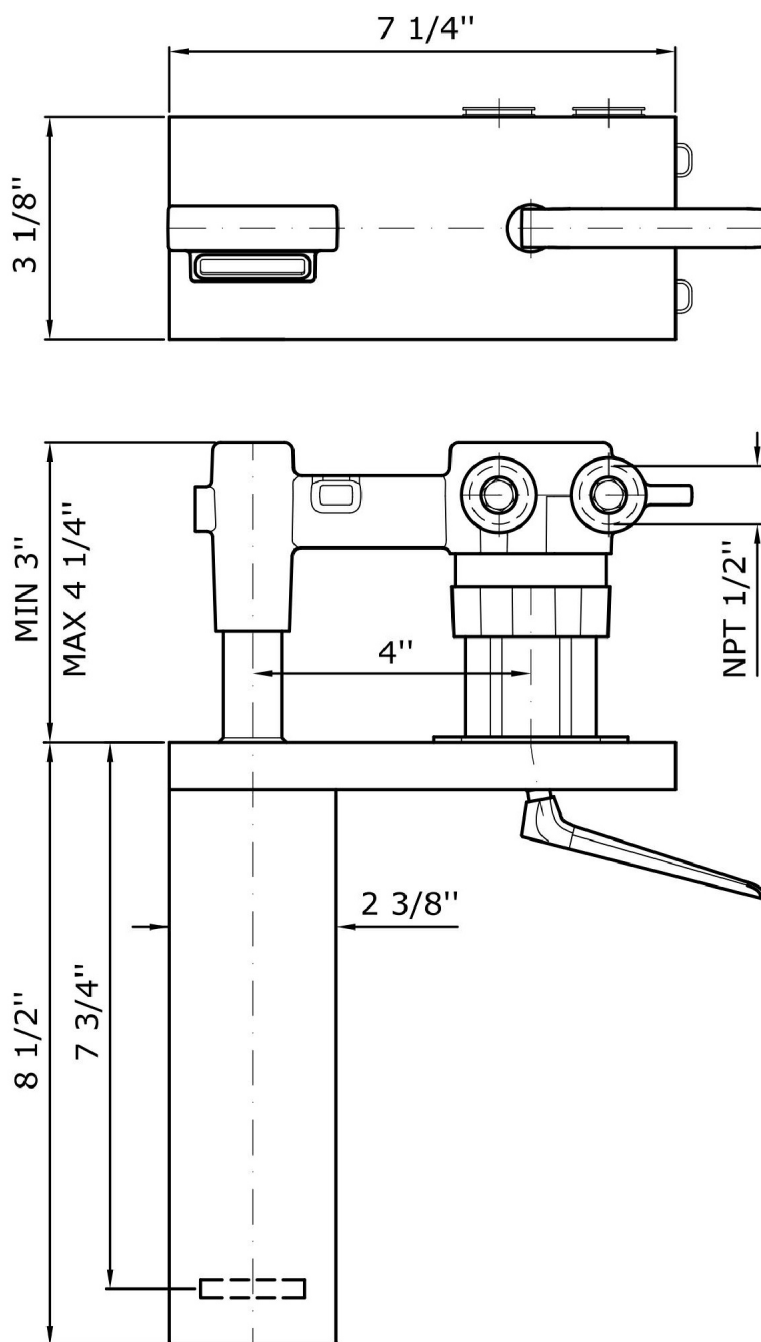

Brand ZUCCHETTI

Class

HIM

HIM

ZHI642.190E Overall Drawing