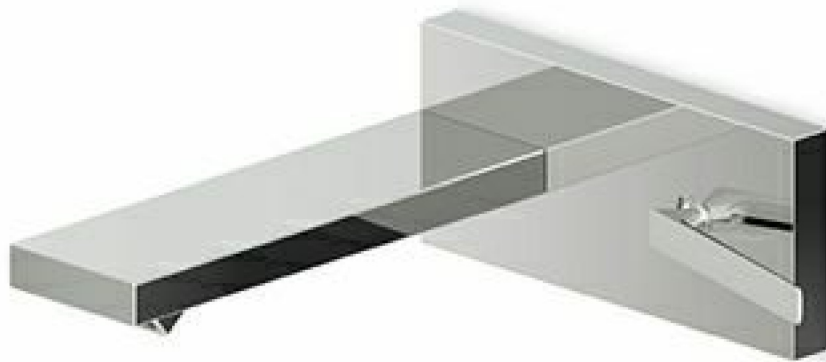

Brand ZUCCHETTI

Class

HIM

HIM

ZHI642.190E Built-in single lever basin mixer.

Built-in single lever basin mixer with aerator.
Spout projection 8 1/2".
Water flow restricted to 1 GPM.

R99799.190E

Rough-in

Finishes

Chrome

P70
PVD Rose Gold

Brand ZUCCHETTI

Class

HIM

HIM

ZHI642.190E Overall Drawing