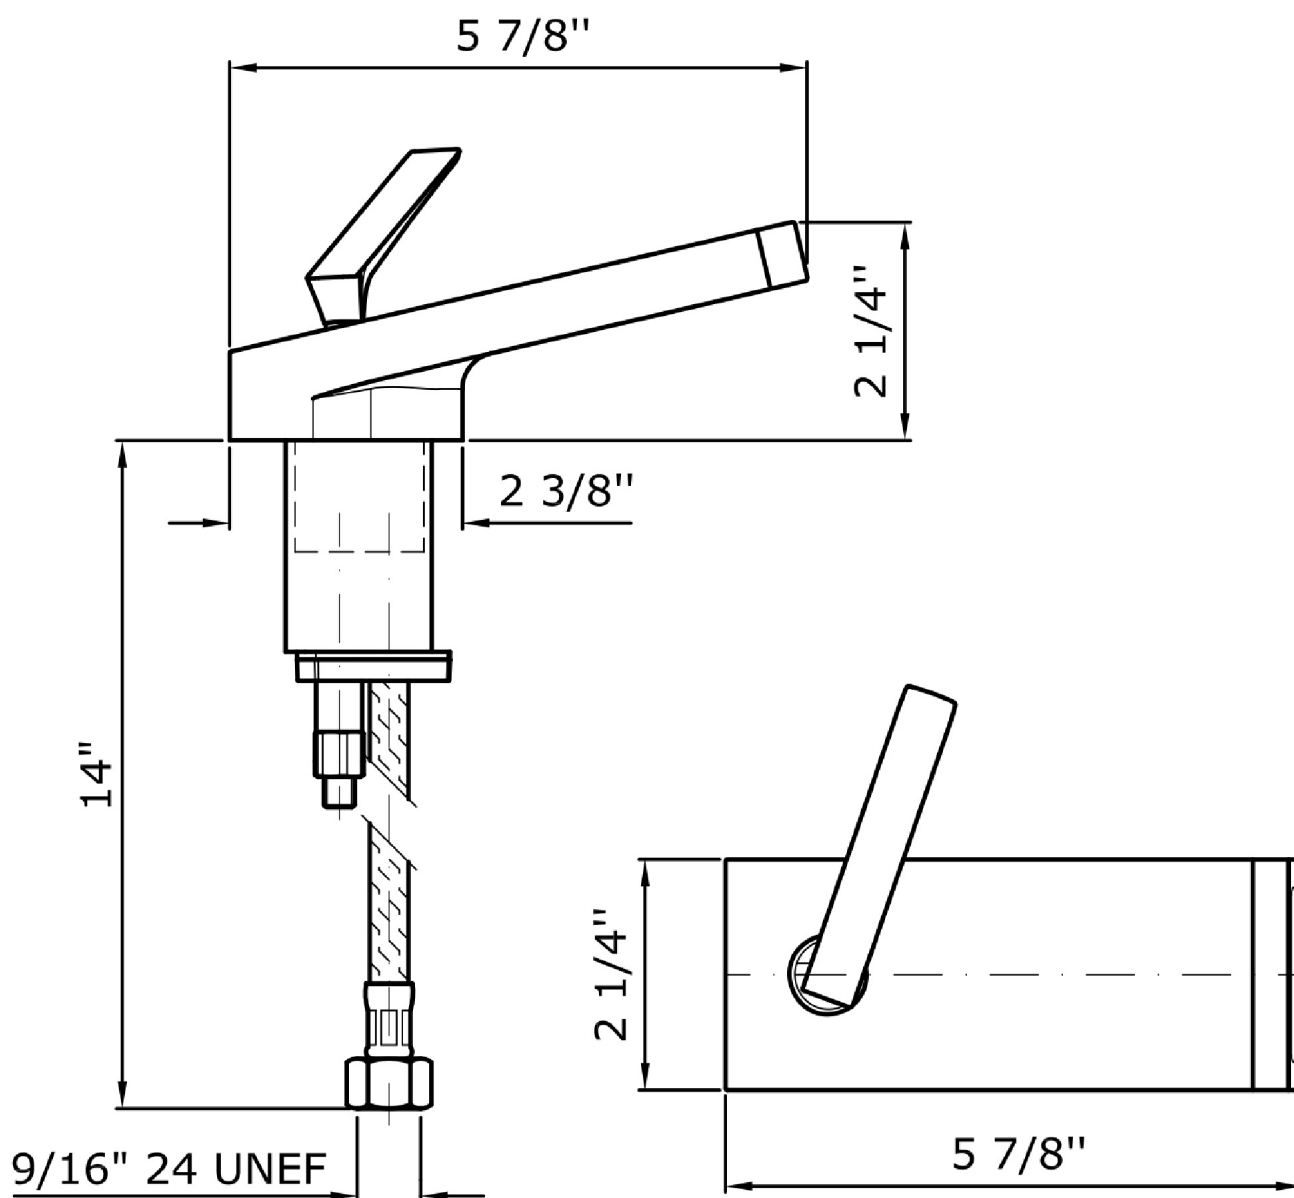

HIM

ZHI584.195E Single lever basin mixer.

Single lever basin mixer with antispash, without pop-up waste, flexible tails.
Spout projection 5 7/8".
Water flow restricted to 1 GPM.

Finiture / Finishes

Chrome

P70
PVD Rose Gold

HIM

ZHI584.195E Disegno Complessivo / Overall Drawing

HIM

ZHI584.195E Pesì e Misure / Weights and Sizes

Peso (Kg) Weight (lb)	1,985 (Kg)	4,376131 (lb)
Volume (dc3) - (in3)	7,43 (dc3)	0,000453 (in3)
h (mm) - (in)	90 (mm)	3,543309 (in)
L1 (mm) - (in)	250 (mm)	9,842525 (in)
L2 (mm) - (in)	330 (mm)	12,992133 (in)