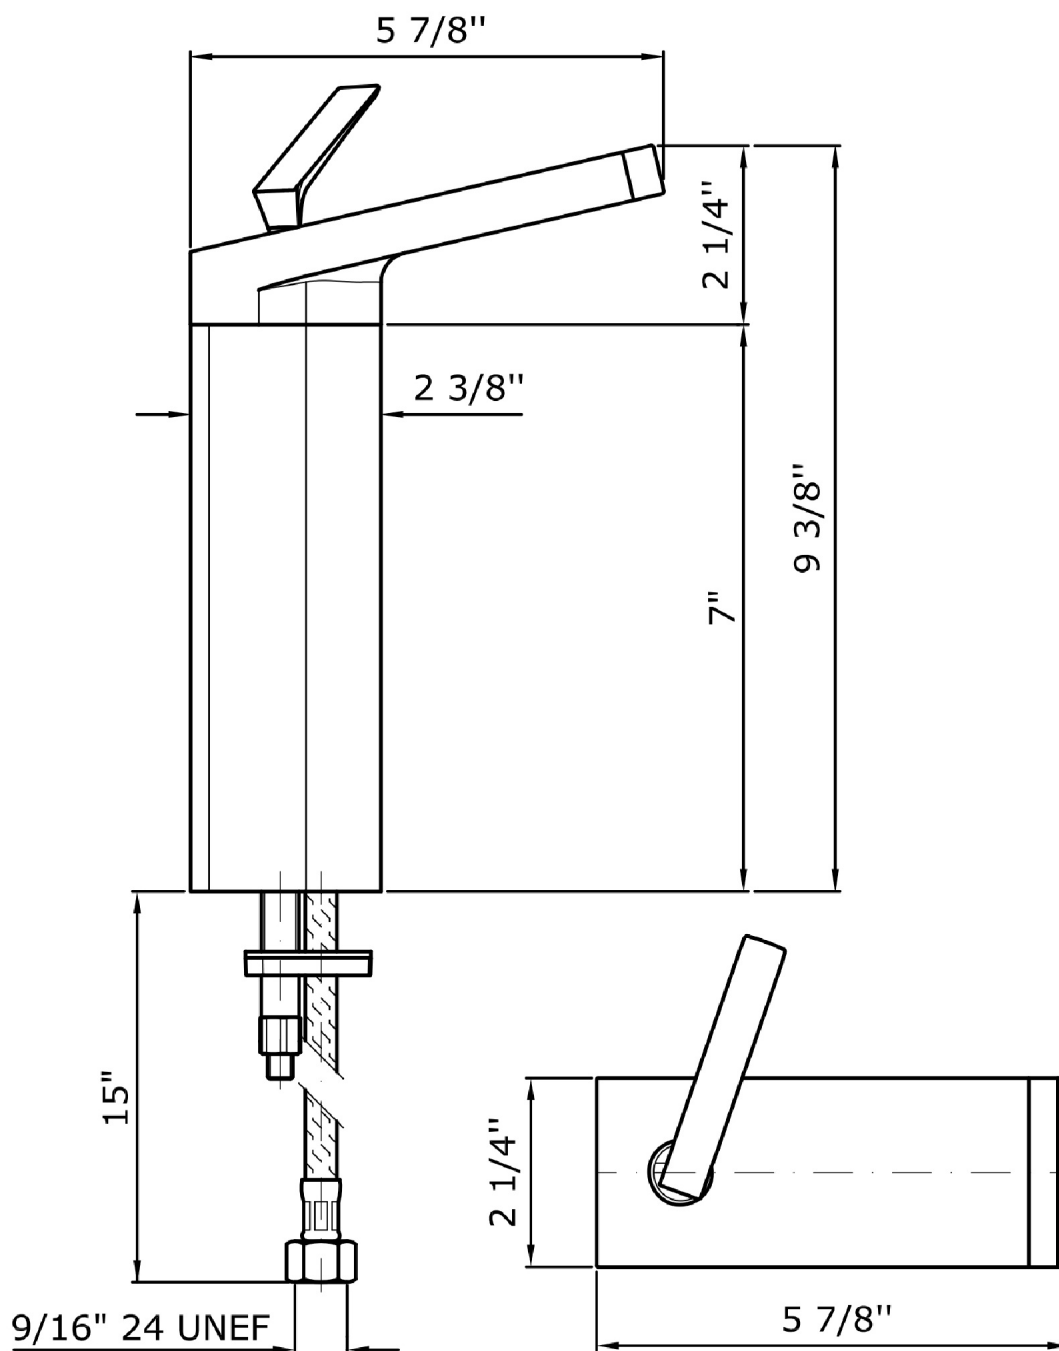

## HIM

ZHI583.195E

Single lever basin mixer with high spout.

Single lever basin mixer with high spout, antispash, flexible tails, without pop-up waste.  
Spout projection 5 7/8.  
Water flow restricted to 1 GPM.

## HIM

ZHI583.195E Disegno Complessivo / Overall Drawing

### ZHI583.195E Pesì e Misure / Weights and Sizes

Peso ( Kg ) Weight ( lb )	2,285 ( Kg )	5,037511 ( lb )
Volume ( dc3 ) - ( in3 )	7,43 ( dc3 )	0,000453 ( in3 )
h ( mm ) - ( in )	90 ( mm )	3,543309 ( in )
L1 ( mm ) - ( in )	250 ( mm )	9,842525 ( in )
L2 ( mm ) - ( in )	330 ( mm )	12,992133 ( in )