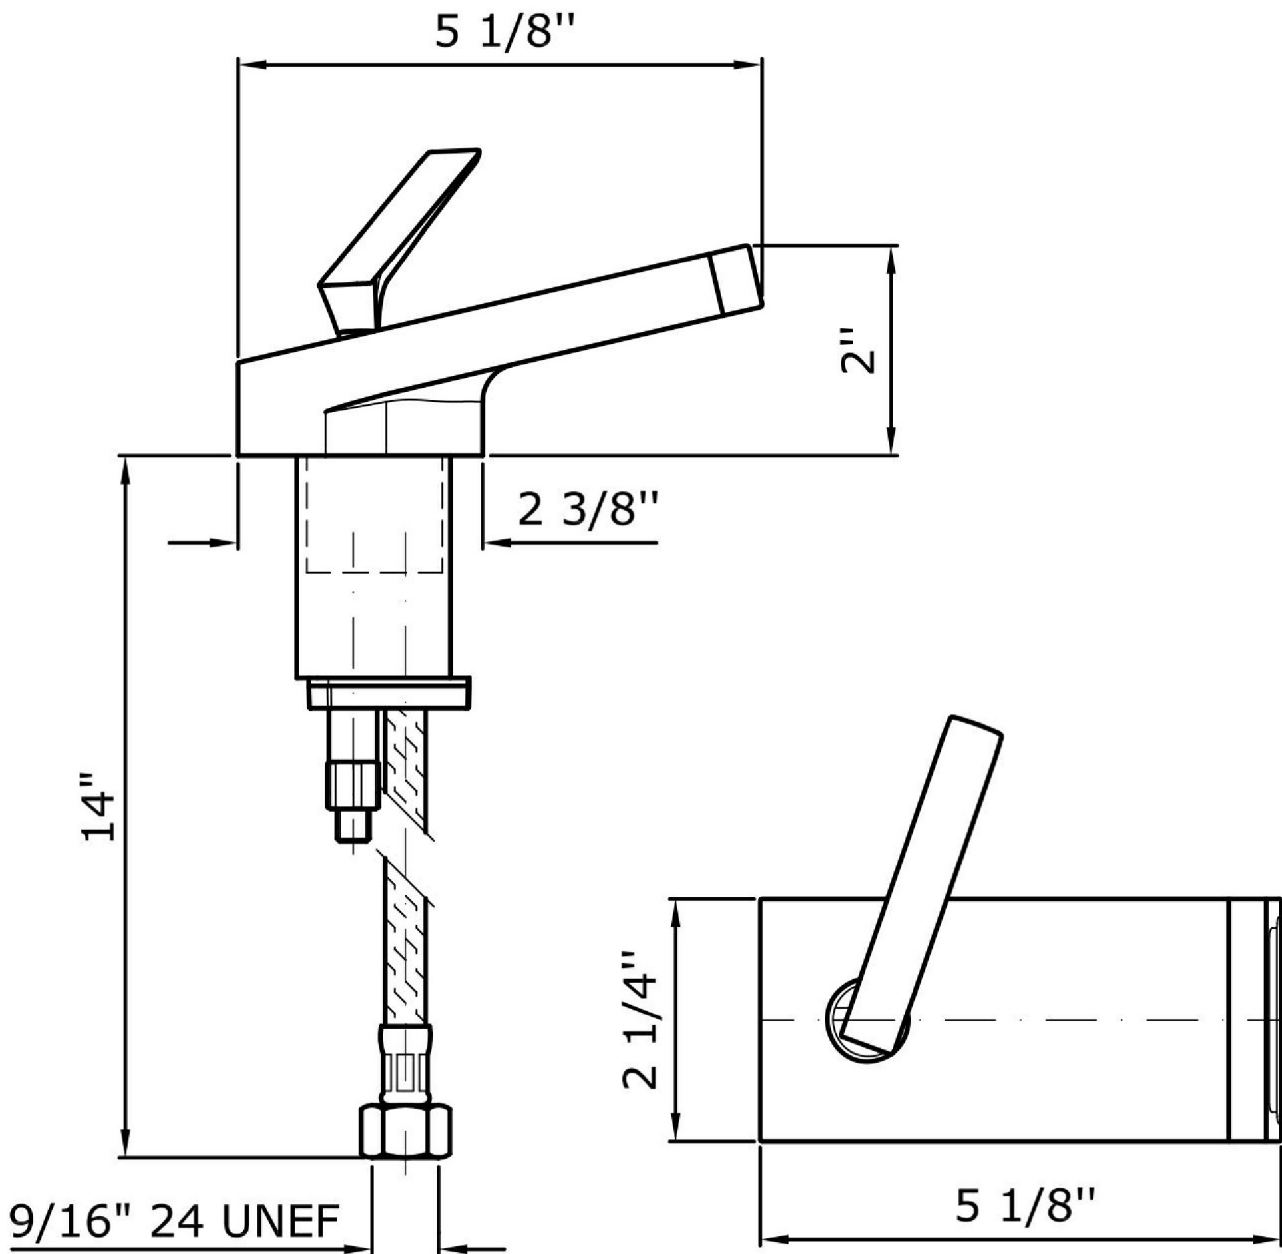

Brand ZUCCHETTI

Class

HIM

HIM

ZHI349.1950 Overall Drawing