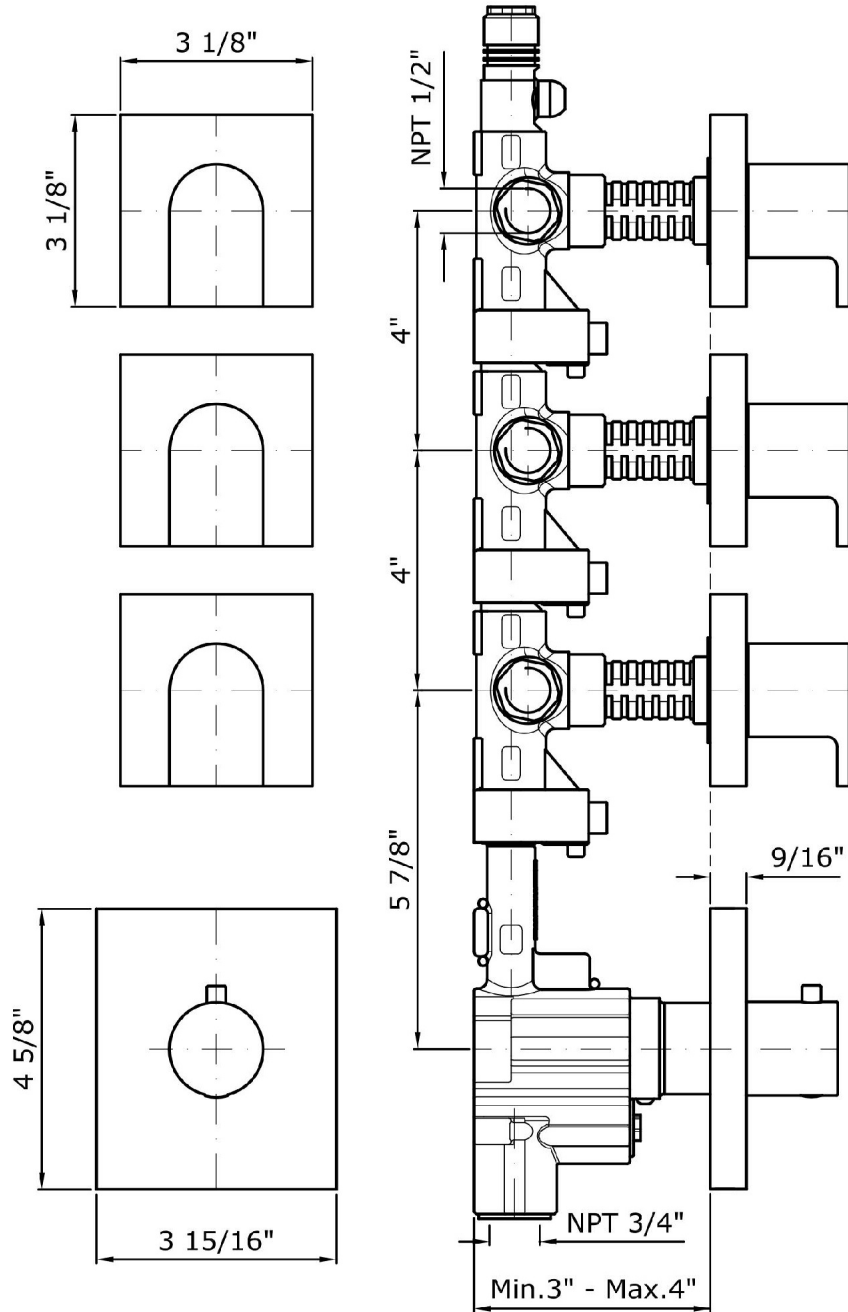

ZHI098

Overall Drawing

Brand ZUCCHETTI

Class

HIM

HIM

ZHI098

Weights and Sizes

Weight (lb)	3 (Kg)	6,6138 (lb)
Volume (dc3) - (in3)	3,32 (dc3)	0,000203 (in3)
h (mm) - (in)	93 (mm)	3,6614193 (in)
L1 (mm) - (in)	162 (mm)	6,3779562 (in)
L2 (mm) - (in)	220 (mm)	8,661422 (in)