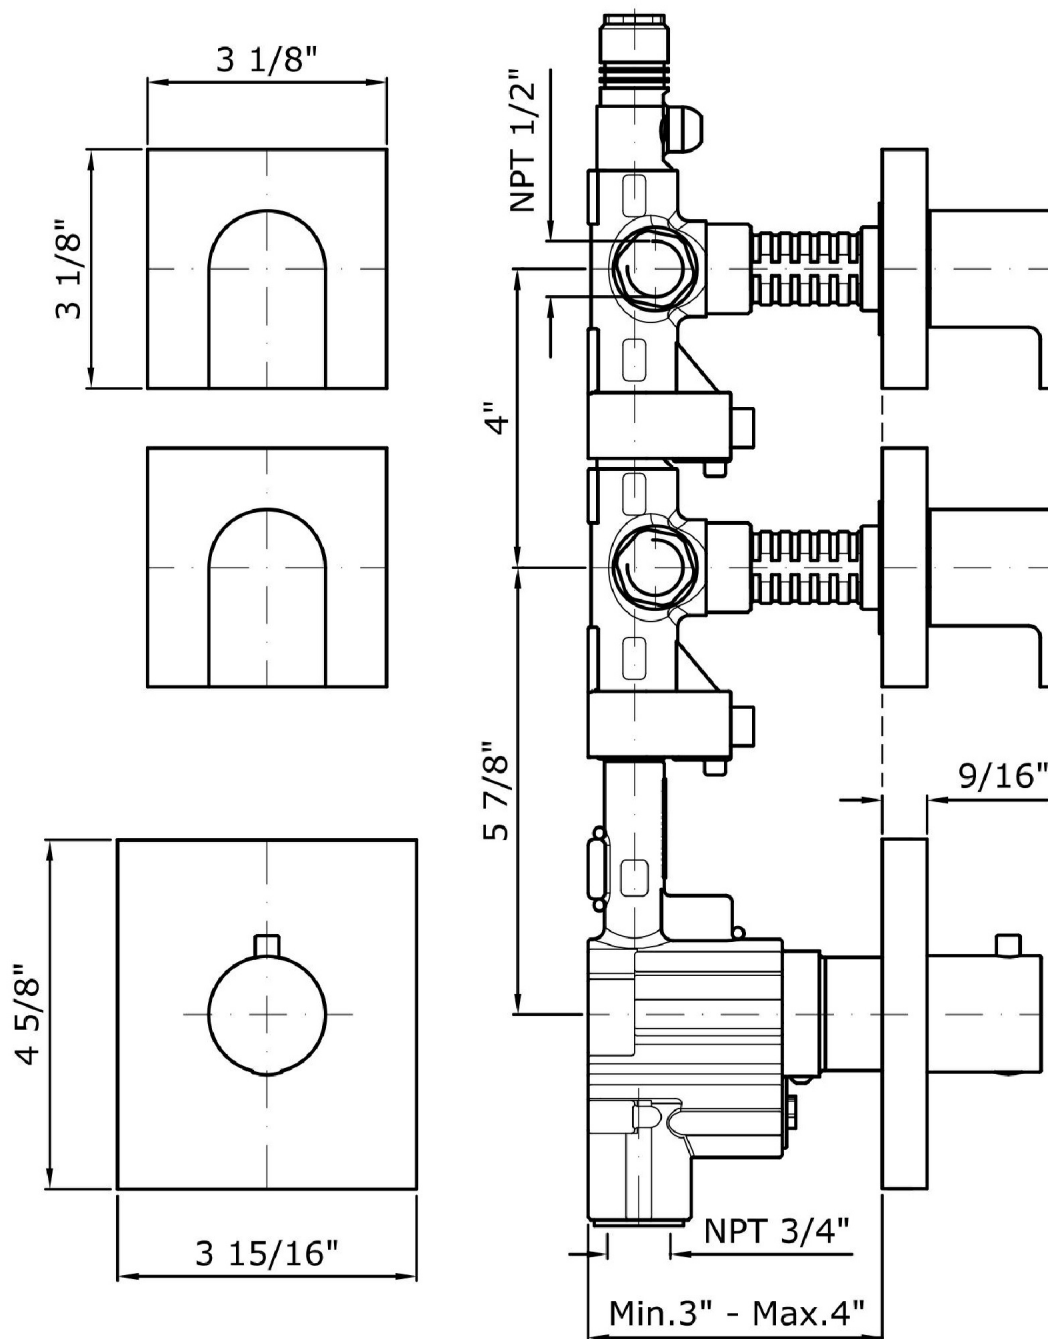

Brand ZUCCHETTI

Class

HIM

HIM

ZHI091

Overall Drawing