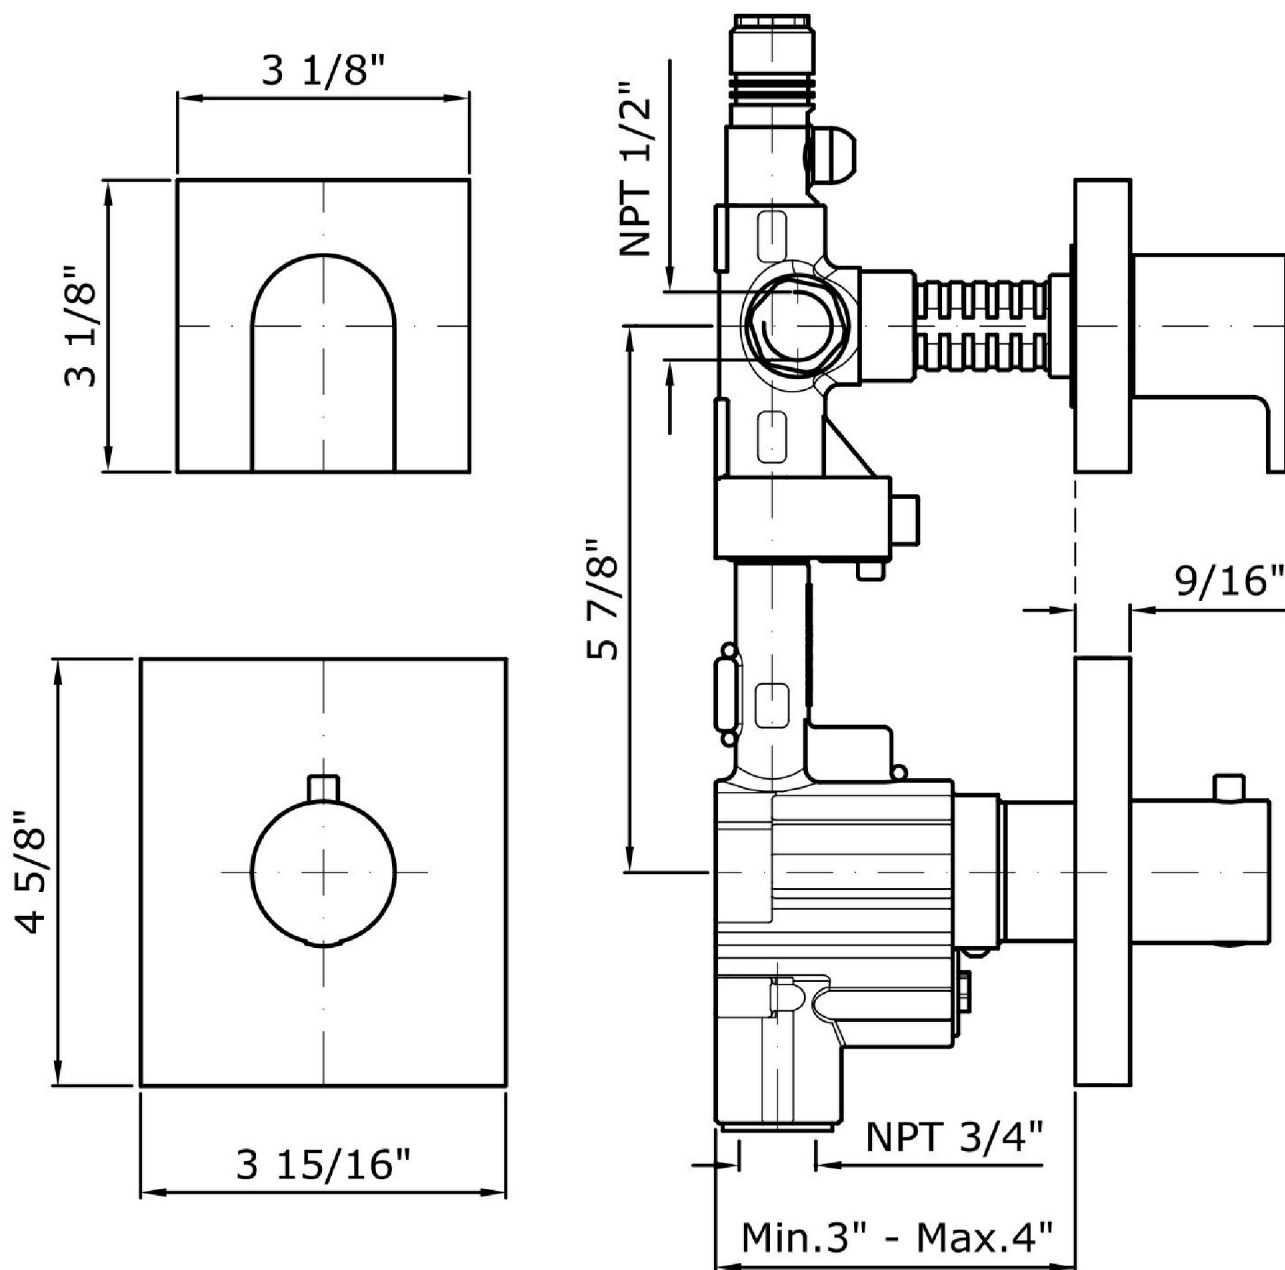

Brand ZUCCHETTI

Class

HIM

HIM

ZHI077

Overall Drawing