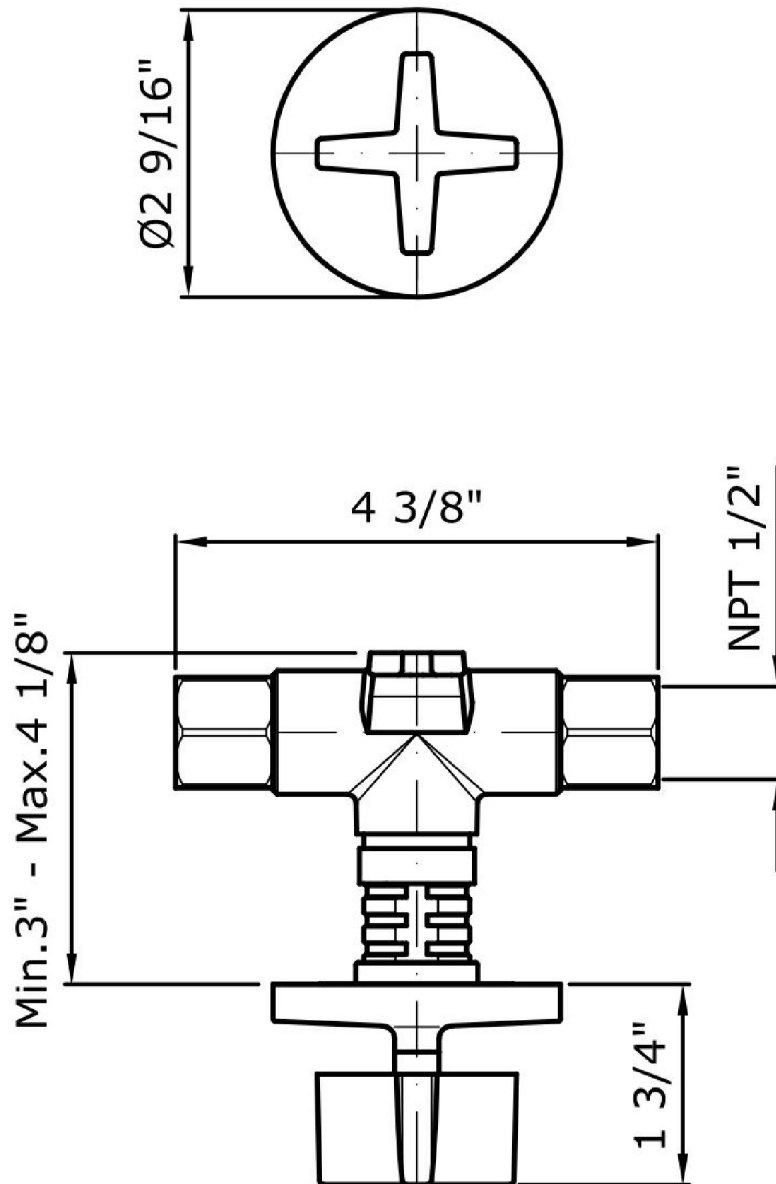

Brand ZUCCHETTI

Class

ISY

ISY

ZD5729.1900 Overall Drawing