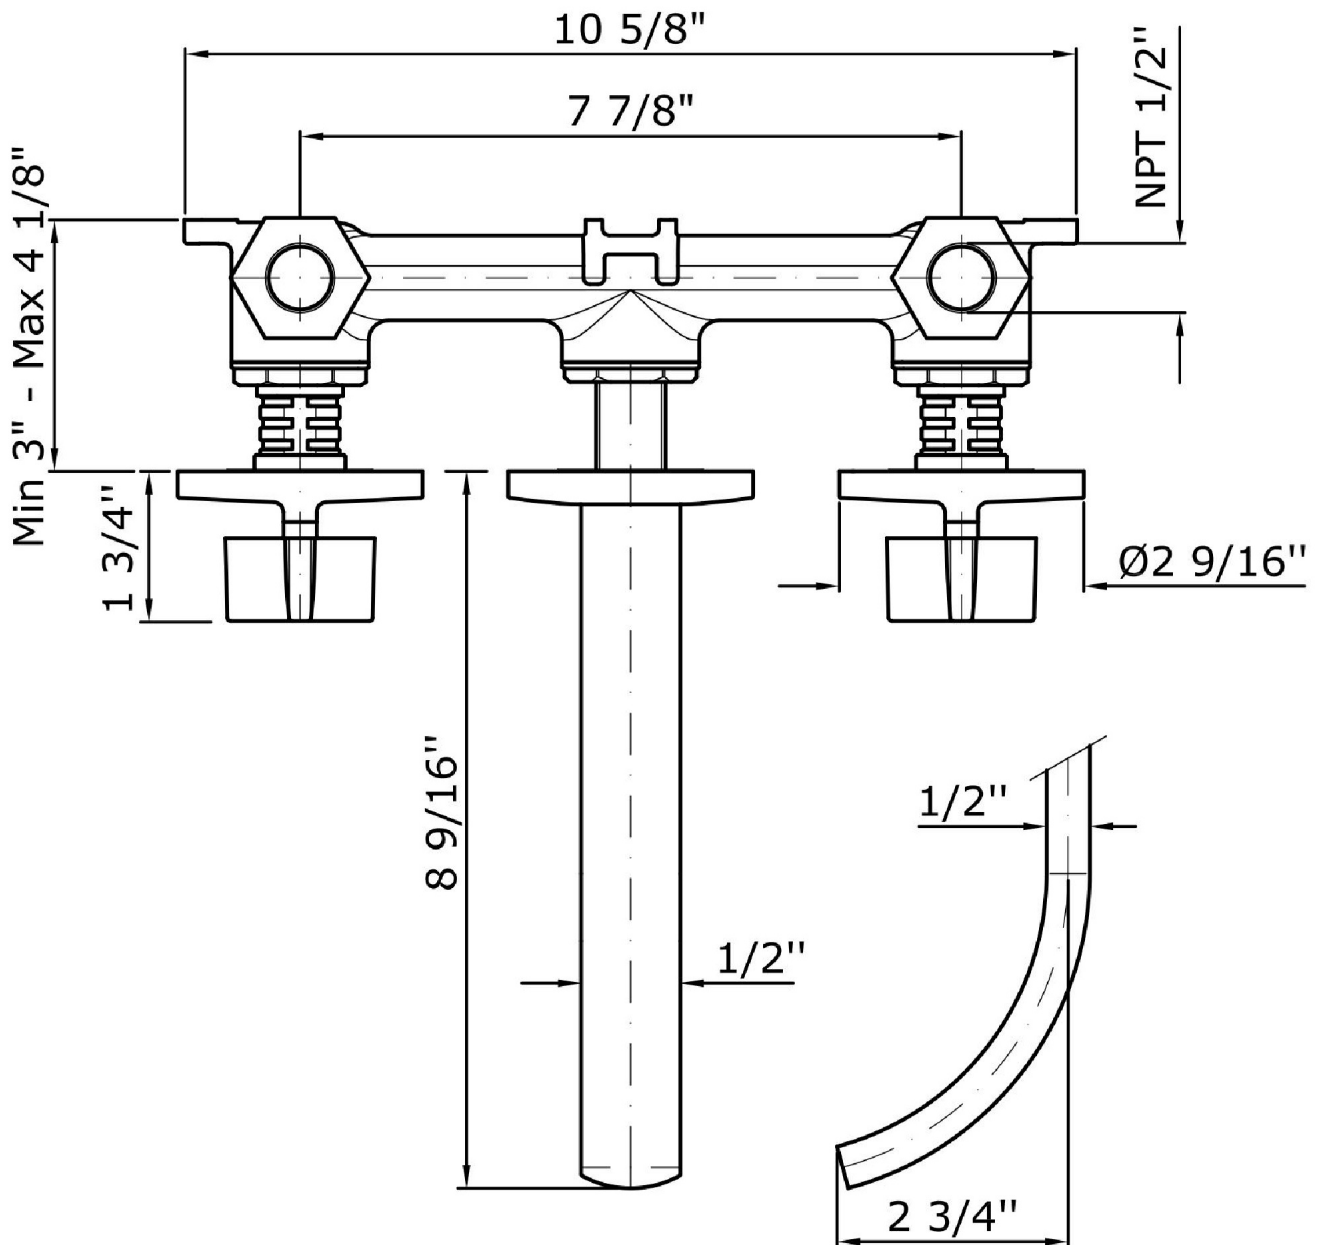

Brand ZUCCHETTI

Class

ISY

ISY

ZD5697.190E Overall Drawing