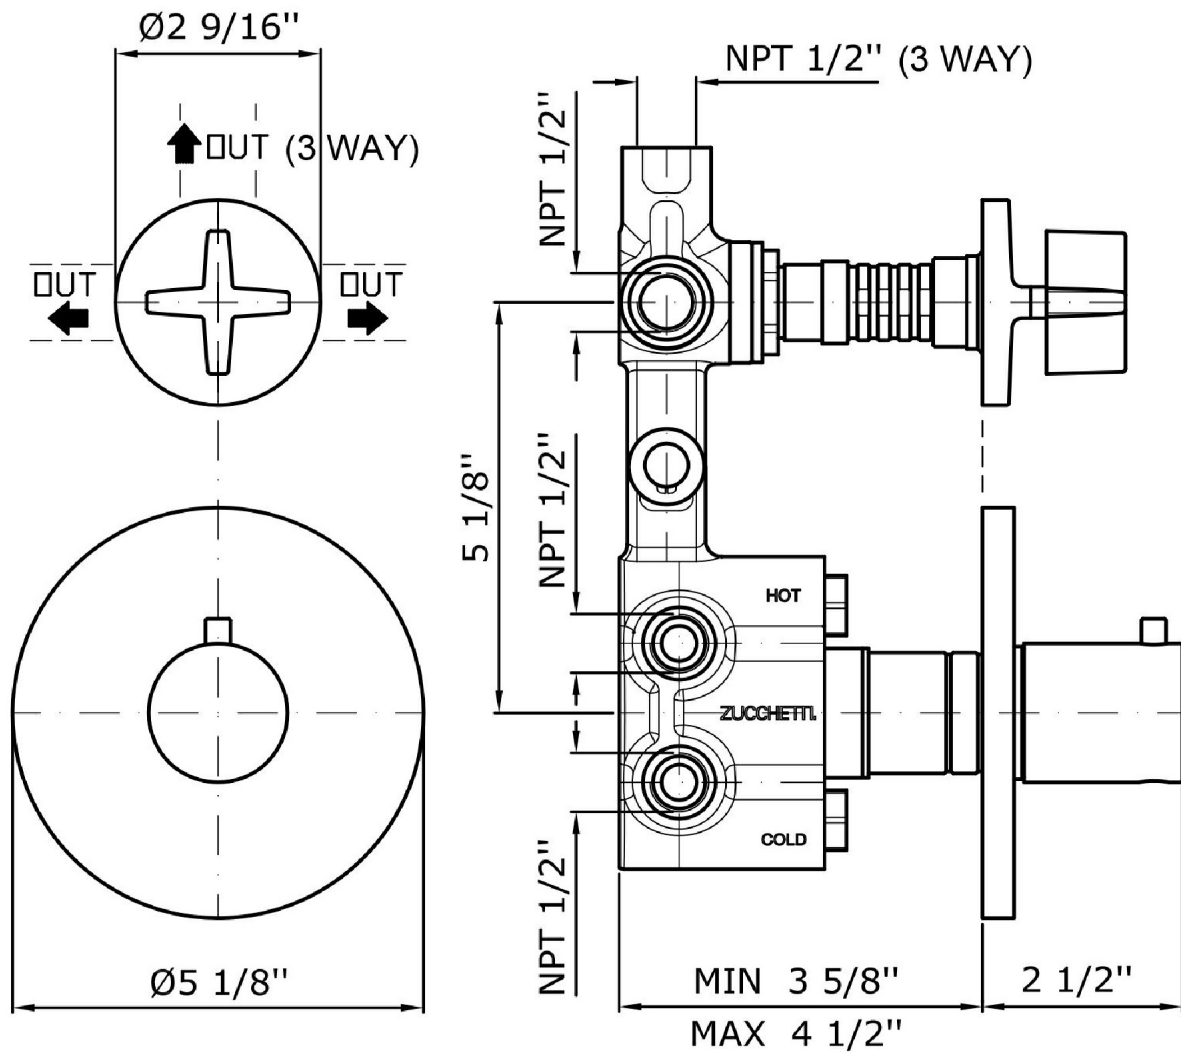

Brand ZUCCHETTI

Class

ISY

ISY

ZD5646.1900 Overall Drawing