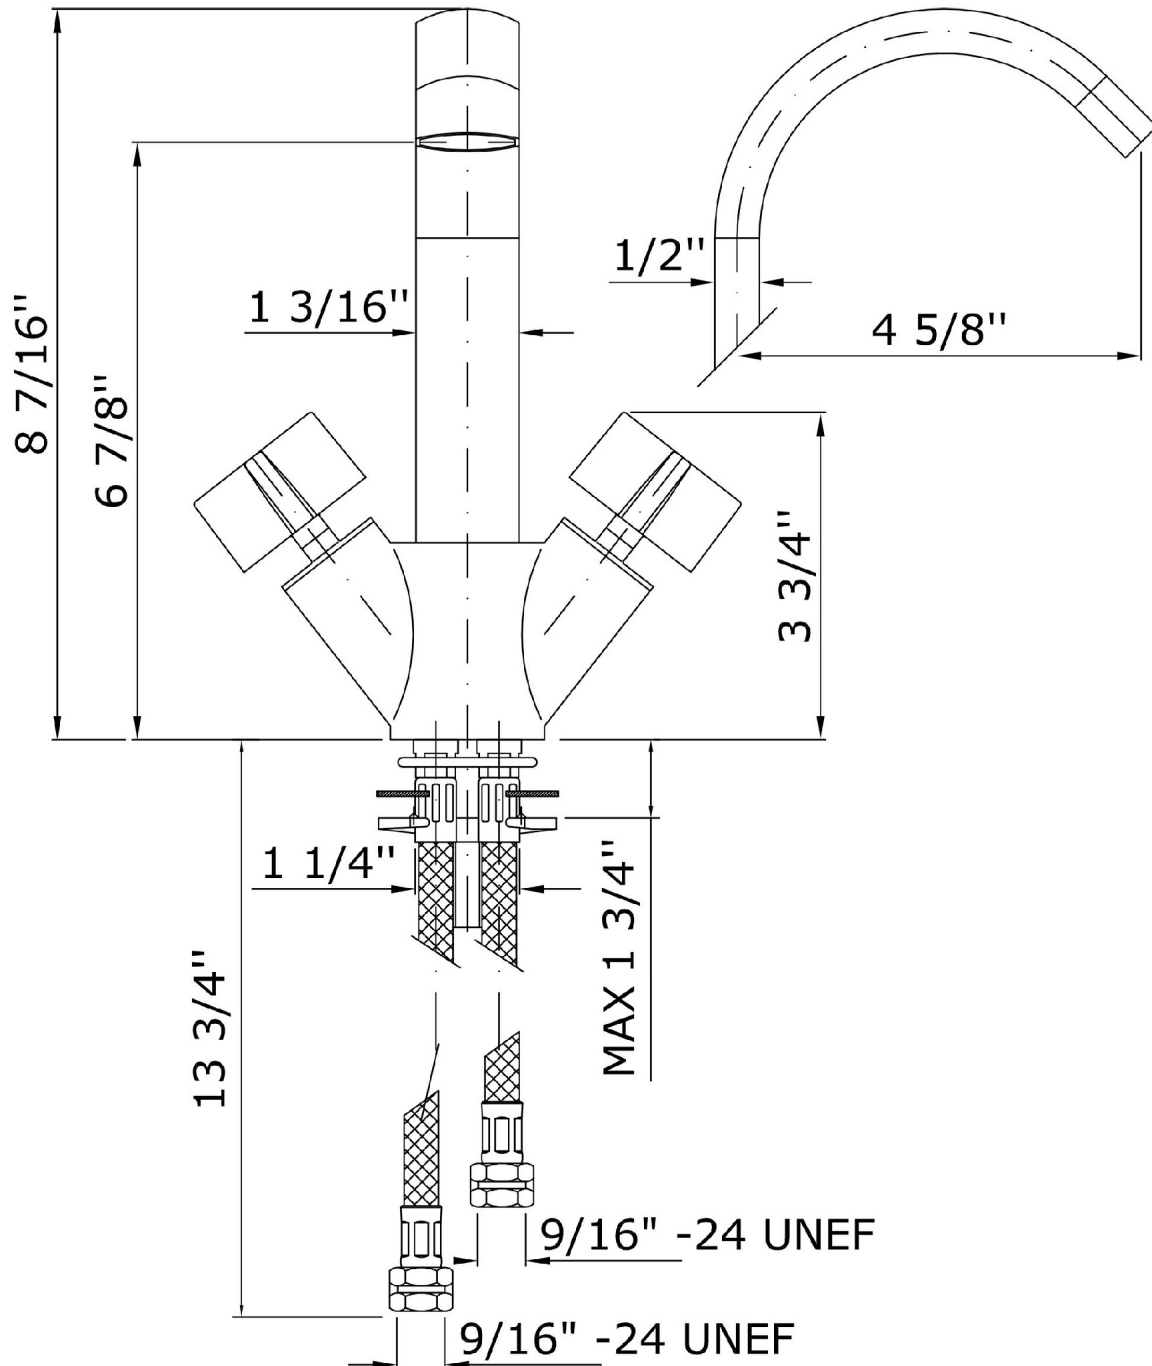

ISY

ZD5322.1880 Overall Drawing