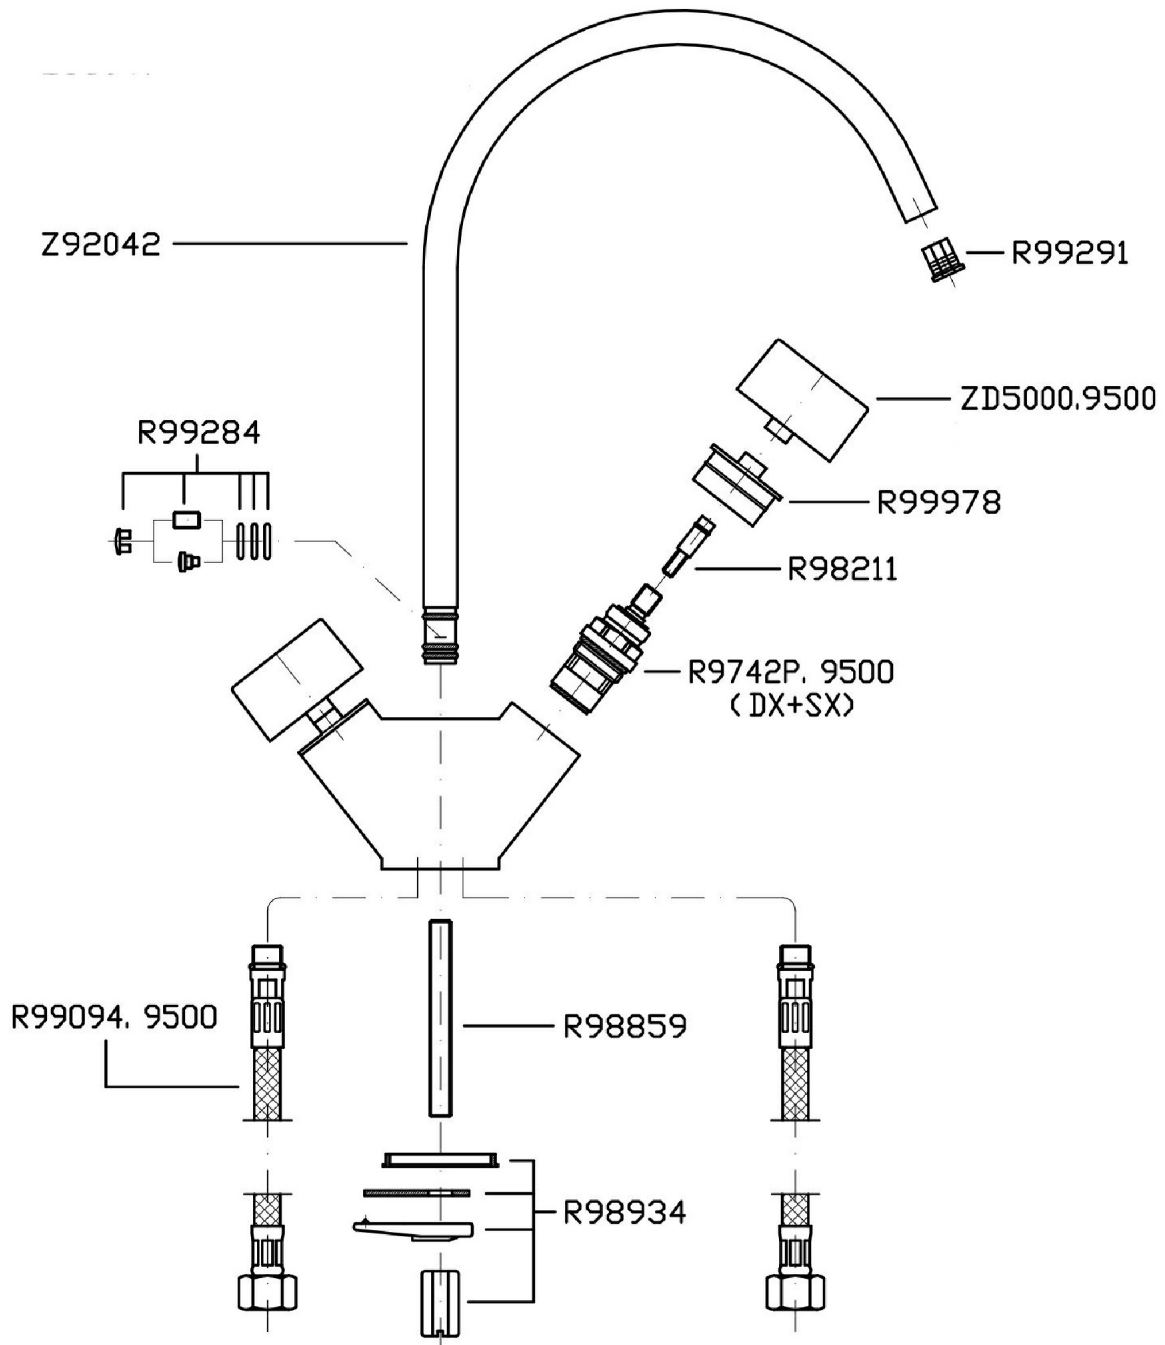

## ISY

ZD5322.1880 Single hole bidet mixer.

Single hole bidet mixer, fixed spout with antispash, flexible hoses.

## ISY

ZD5322.1880 Overall Drawing

Brand ZUCCHETTI

Class

ISY

## ISY

ZD5322.1880 Exploded

Brand ZUCCHETTI

Class

ISY

### ZD5322.1880 Weights and Sizes

Weight ( lb )	2,172 ( Kg )	4,7883912 ( lb )
Volume ( dc3 ) - ( in3 )	7,43 ( dc3 )	0,000453 ( in3 )
h ( mm ) - ( in )	90 ( mm )	3,543309 ( in )
L1 ( mm ) - ( in )	250 ( mm )	9,842525 ( in )
L2 ( mm ) - ( in )	330 ( mm )	12,992133 ( in )