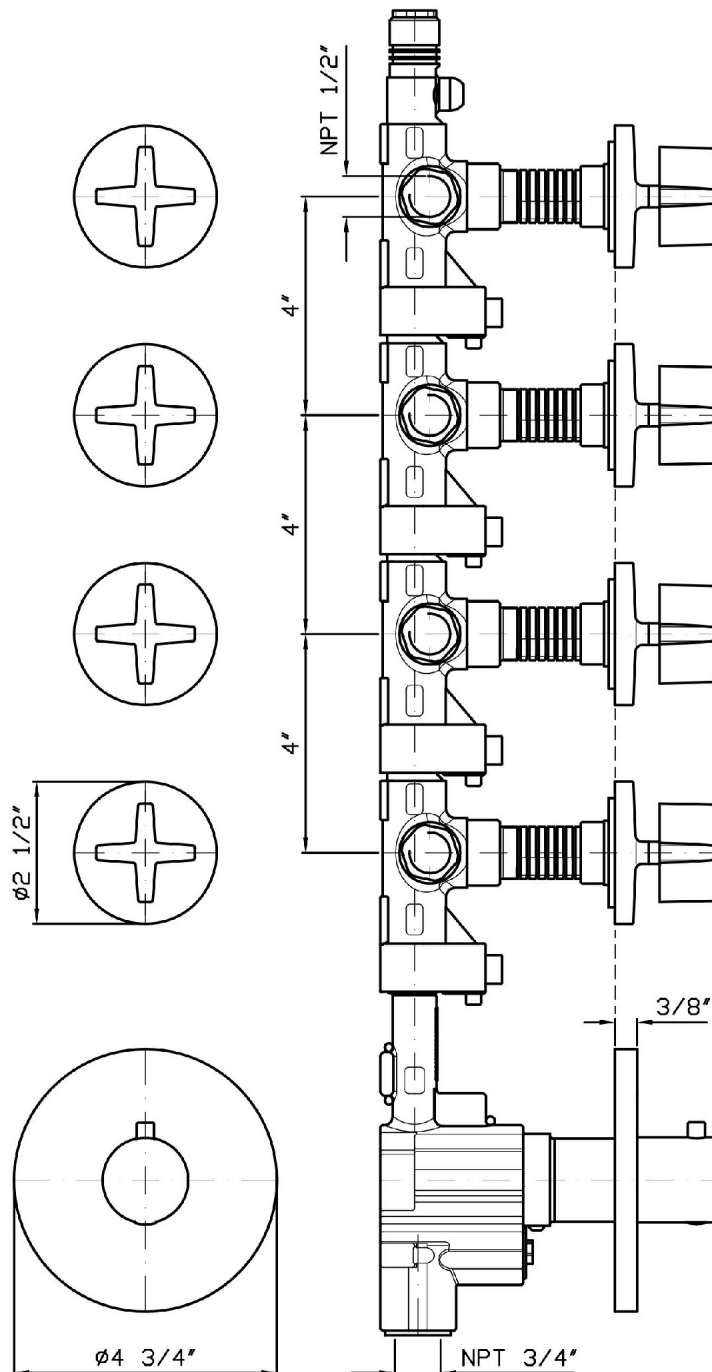

## ISY

ZD5097.1900

Built-in thermostatic shower mixer with 4 volume controls.

3/4" built-in thermostatic shower mixer with 4 volume controls.  
7,6 GPM @ 43,5 PSI

R99793.1900

Rough-in

## ISY

ZD5097.1900 Overall Drawing

Brand ZUCCHETTI

Class

ISY

### ZD5097.1900 Weights and Sizes

Weight ( lb )	3,4 ( Kg )	7,49564 ( lb )
Volume ( dc3 ) - ( in3 )	15,98 ( dc3 )	0,000975 ( in3 )
h ( mm ) - ( in )	90 ( mm )	3,543309 ( in )
L1 ( mm ) - ( in )	335 ( mm )	13,1889835 ( in )
L2 ( mm ) - ( in )	530 ( mm )	20,866153 ( in )