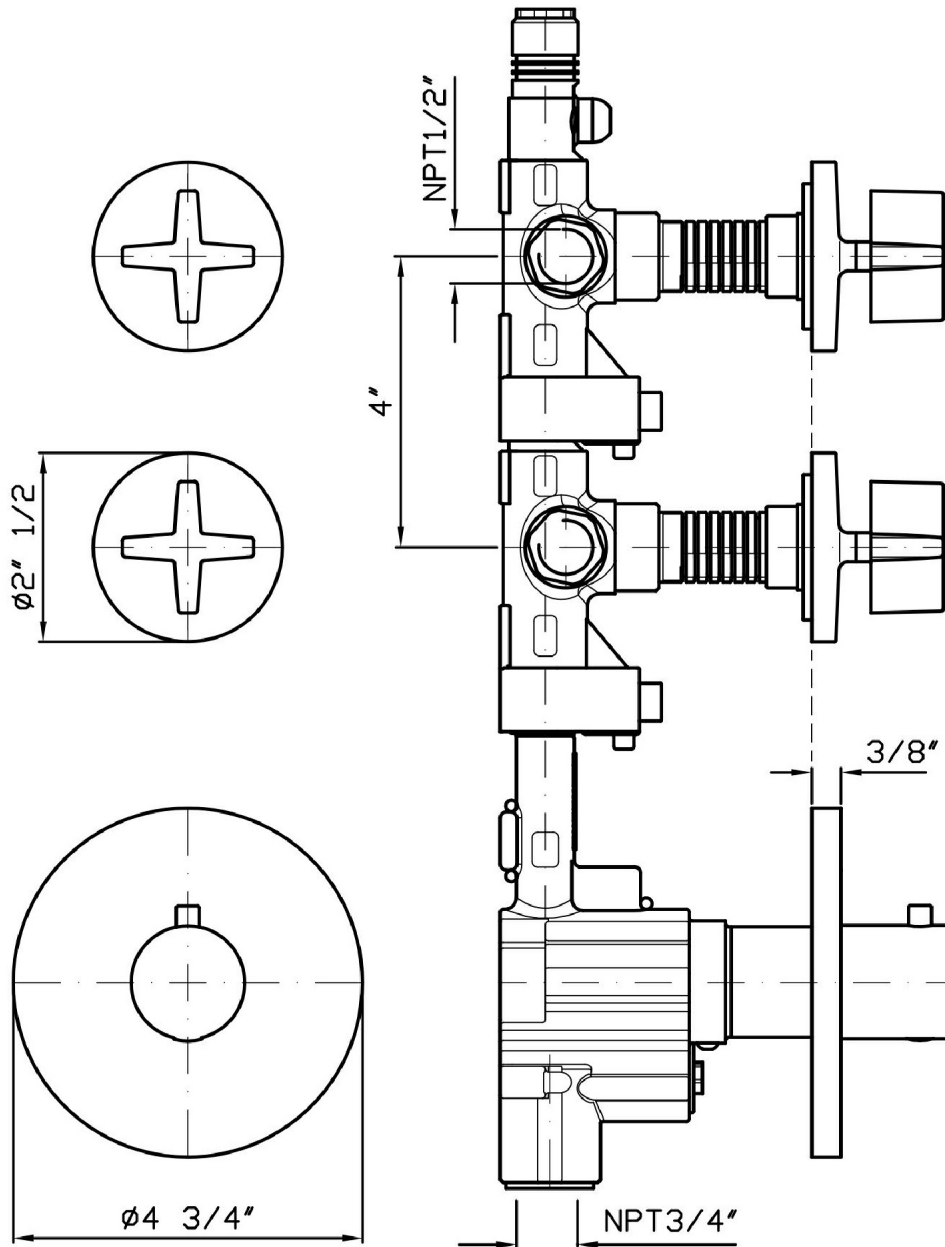

## ISY

ZD5091.1900

Built-in thermostatic shower mixer with 2 volume controls.

3/4" built-in thermostatic shower mixer with 2 volume controls.  
7,74 GPM @ 43,5 PSI

R99631.1900

Rough-in

## ISY

ZD5091.1900 Overall Drawing

Brand ZUCCHETTI

Class

ISY

### ZD5091.1900 Weights and Sizes

Weight ( lb )	2,3 ( Kg )	5,07058 ( lb )
Volume ( dc3 ) - ( in3 )	11,01 ( dc3 )	0,000672 ( in3 )
h ( mm ) - ( in )	90 ( mm )	3,543309 ( in )
L1 ( mm ) - ( in )	335 ( mm )	13,1889835 ( in )
L2 ( mm ) - ( in )	365 ( mm )	14,3700865 ( in )